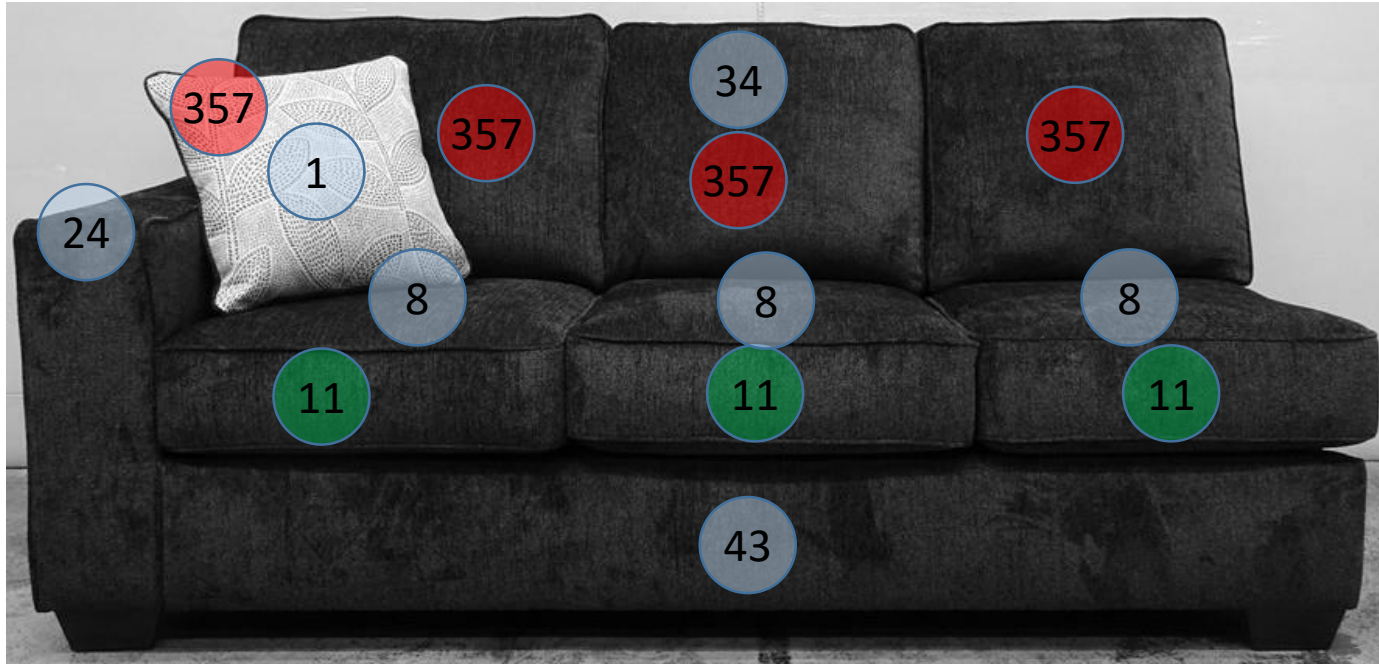

872-13-14-10

Call Out	Description
●	Blown Fiber
●	Cushion Chaise Pad - top Pad
●	Cushion Foam
●	KD Component
●	Cover

For more RPs' information, please see the following page.

**872 SECTIONAL
DIMENSIONS
2 PIECE
CONFIGURATION**