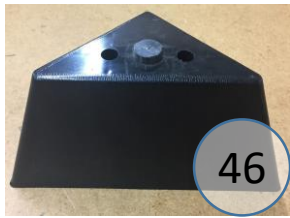

872-13-14-10

Call Out	Description
●	Blown Fiber
●	Cushion Chaise Pad - top Pad
●	Cushion Foam
●	KD Component
●	Cover

For more RPs' information, please see the following page.

**872 SECTIONAL
DIMENSIONS
2 PIECE
CONFIGURATION**