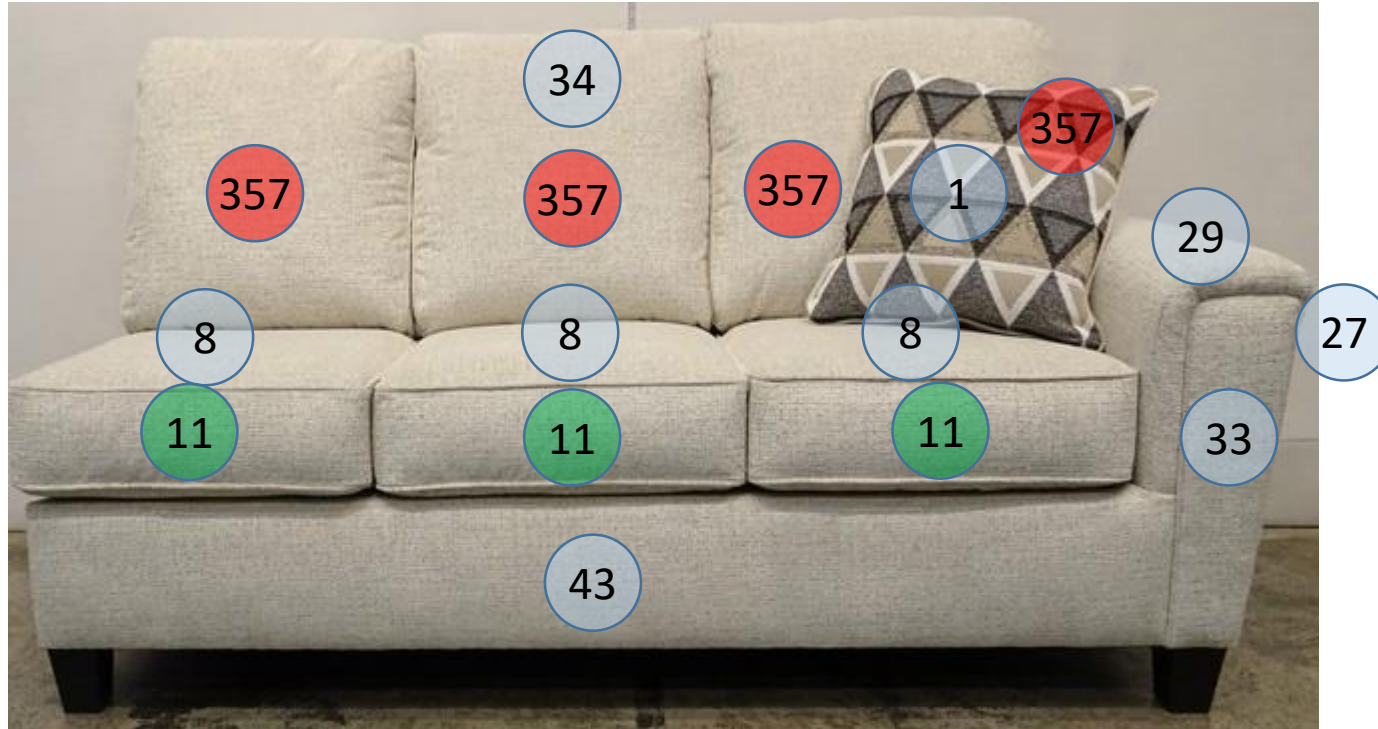

8390470

Call Out	Description
● (Red)	Blown Fiber
● (Yellow)	Cushion Chaise Pad - top Pad
● (Green)	Cushion Foam
● (Yellow)	KD Component
● (Blue)	Cover

Signature
DESIGN
BY **ASHLEY**®

46

361

499

400

432

562

472

355

Signature
DESIGN
BY **ASHLEY**®

**839 SECTIONAL
DIMENSIONS
2 PIECE
CONFIGURATION**