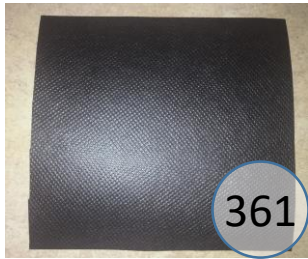

8390470

Call Out	Description
● (Red)	Blown Fiber
● (Yellow)	Cushion Chaise Pad - top Pad
● (Green)	Cushion Foam
● (Yellow)	KD Component
● (Blue)	Cover

Signature
DESIGN
BY **ASHLEY**®

46

361

499

400

432

562

472

355

Signature
DESIGN
BY **ASHLEY**®

**839 SECTIONAL
DIMENSIONS
2 PIECE
CONFIGURATION**