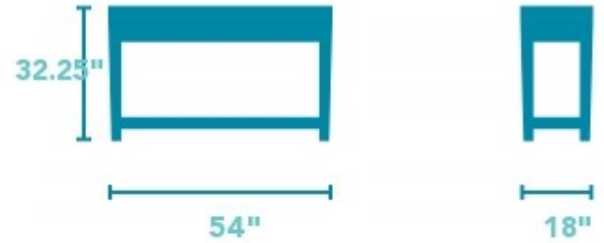

Plymouth

SOFA TABLE | W1447-04

54"W x 18"D x 32.25"H

Product Details

- Solid acacia wood construction in a two-tone distressed finish
- Round drop drawer pulls in an antique bronze finish
- Two top drawers
- One bottom shelf

Shabby chic design with a bit of vintage.

The Plymouth sofa table boasts a shabby chic design. With an overall whitewash finish accented by a dark surface, Plymouth is ideal for those who like a bit of vintage design in their modern lives. Its straight edge allows it to fit snugly against the back of a sofa or wall or fits beautifully in a long, narrow room where space is limited.