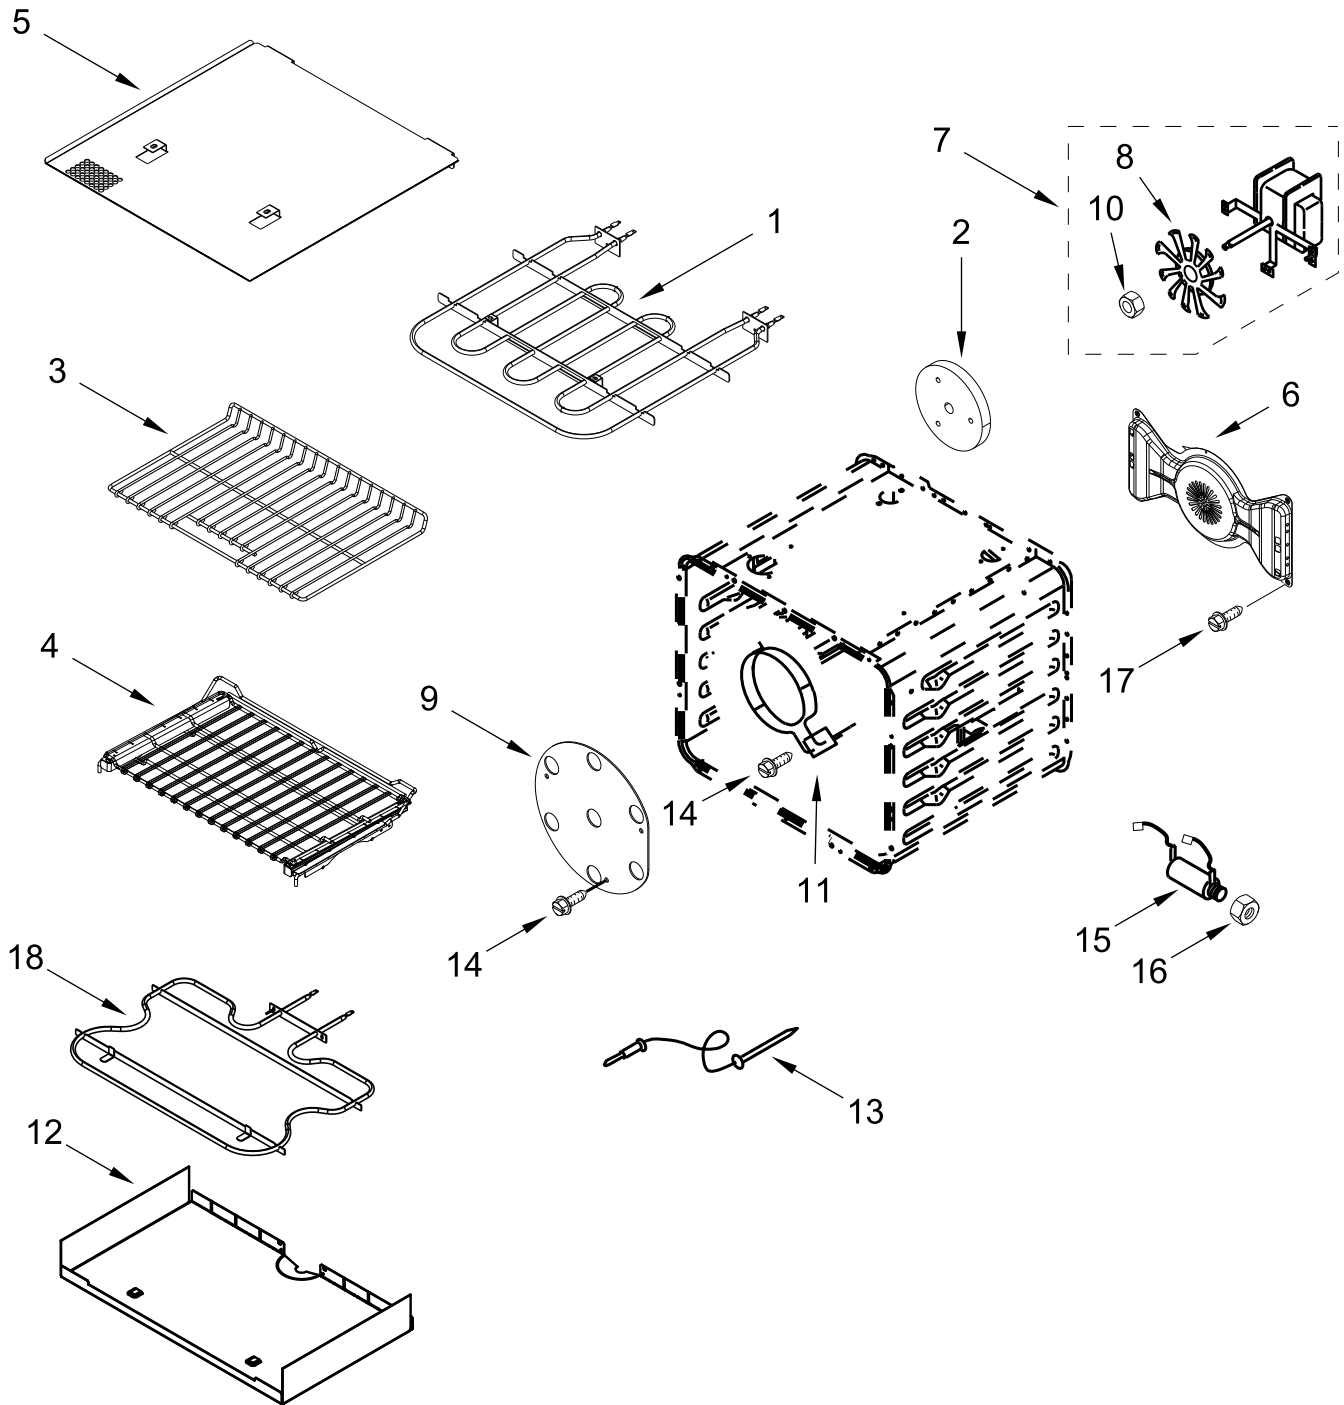

30" INTERNAL OVEN PARTS

30" INTERNAL OVEN PARTS

<u>Illus.</u> <u>No.</u>	<u>Part No.</u>	<u>Description</u>	<u>Illus.</u> <u>No.</u>	<u>Part No.</u>	<u>Description</u>	<u>Illus.</u> <u>No.</u>	<u>Part No.</u>	<u>Description</u>
1	W10115994	Element, Broil	8	W10631503	Blade, Fan	15	9755543	Jack, Meat Probe
2	W10282821	Insulation, Convection Cover	9	W10261523	Plate, Fan	16	W11033111	Nut, Locking
3	W10570887	Rack, Oven	10	W10631504	Nut, Acorn (LH)	17	W10739592	Screw
4	W11108461	Rack, Oven (Sliding)	11	9762242	Element, Convection Steam	18	W10115995	Element, Hidden Bake
5	W10160856	Shield, Element Broil	12	W11109421	Tray, Hidden Bake			
6	W11212180	Baffle, Convection	13	9755542	Probe, Temperature			
7	W10722667	Fan, Convection	14	4449154	Screw