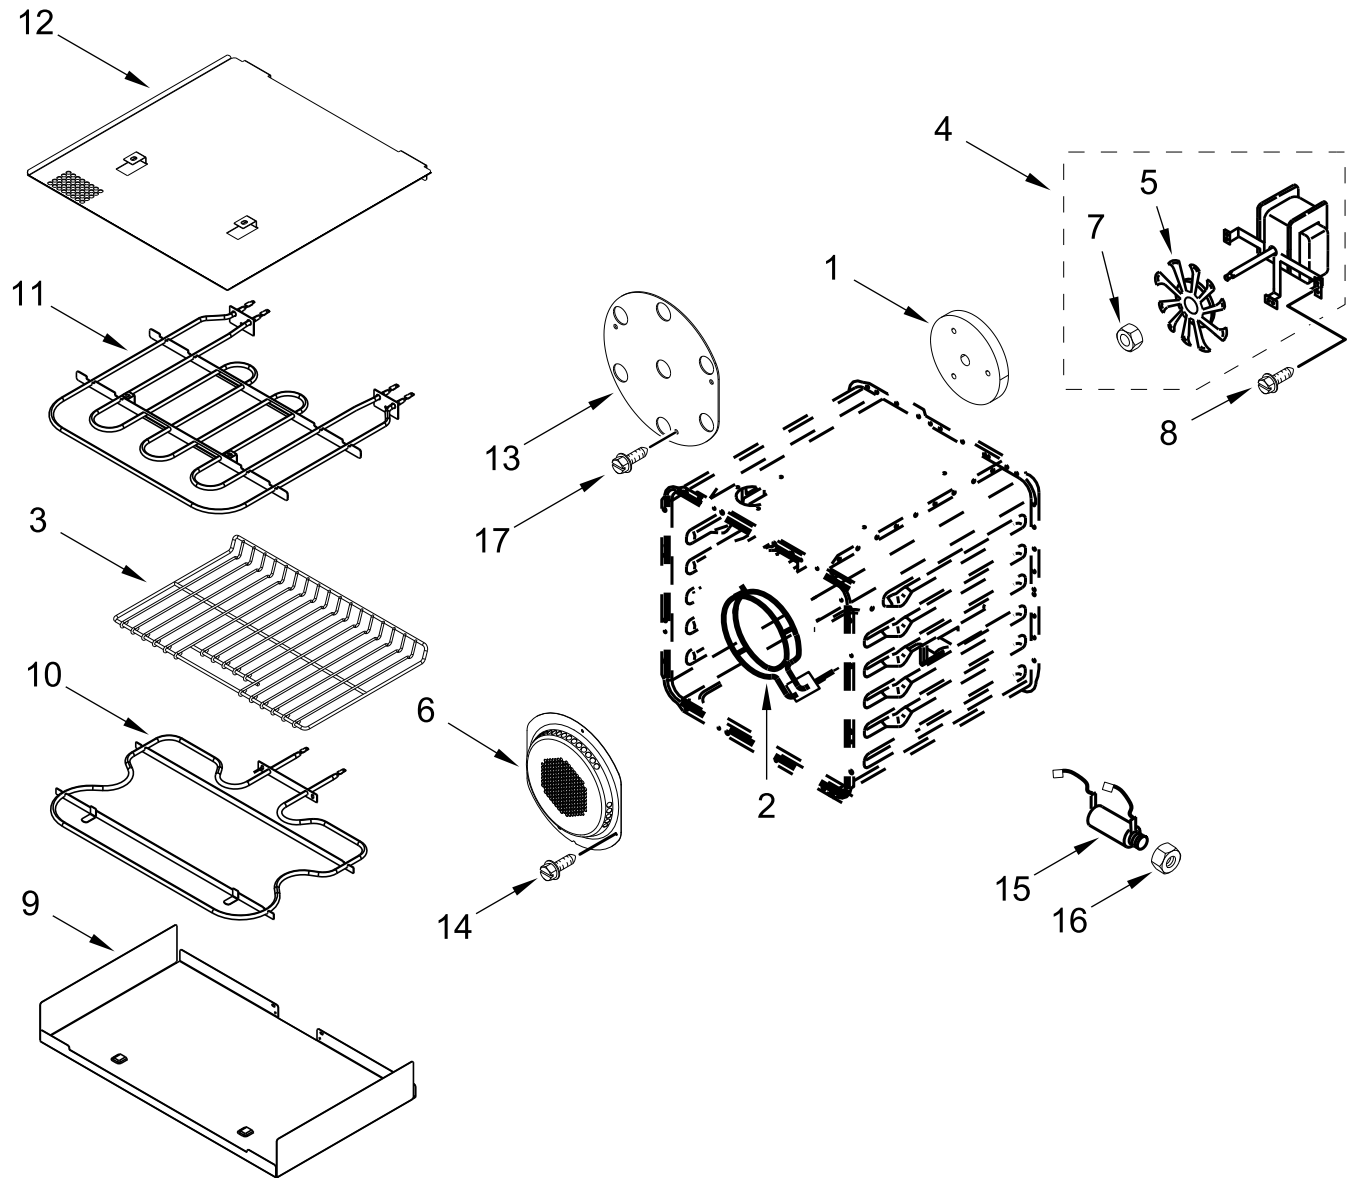

18" INTERNAL OVEN PARTS

18" INTERNAL OVEN PARTS

<u>Illus.</u> <u>No.</u>	<u>Part No.</u>	<u>Description</u>	<u>Illus.</u> <u>No.</u>	<u>Part No.</u>	<u>Description</u>	<u>Illus.</u> <u>No.</u>	<u>Part No.</u>	<u>Description</u>
1	W10282821	Insulation, Convection Cover	7	W10631504	Nut, Acorn (LH)	14	W10739592	Screw
			8	4449154	Screw	15	9755543	Jack, Meat Probe
2	9762242	Element, Convection Steam	9	W11110223	Tray, Hidden Bake	16	W11033111	Nut, Locking
			10	W11045324	Element, Hidden Bake	17	W10720084	Screw
3	W10570879	Rack, Oven (18")	11	W10116010	Element, Broil			
4	W10722667	Fan, Convection	12	W10160855	Shield, Element Broil			
5	W10631503	Blade, Fan	13	W10261523	Plate, Fan			
6	W11211948	Cover, Fan