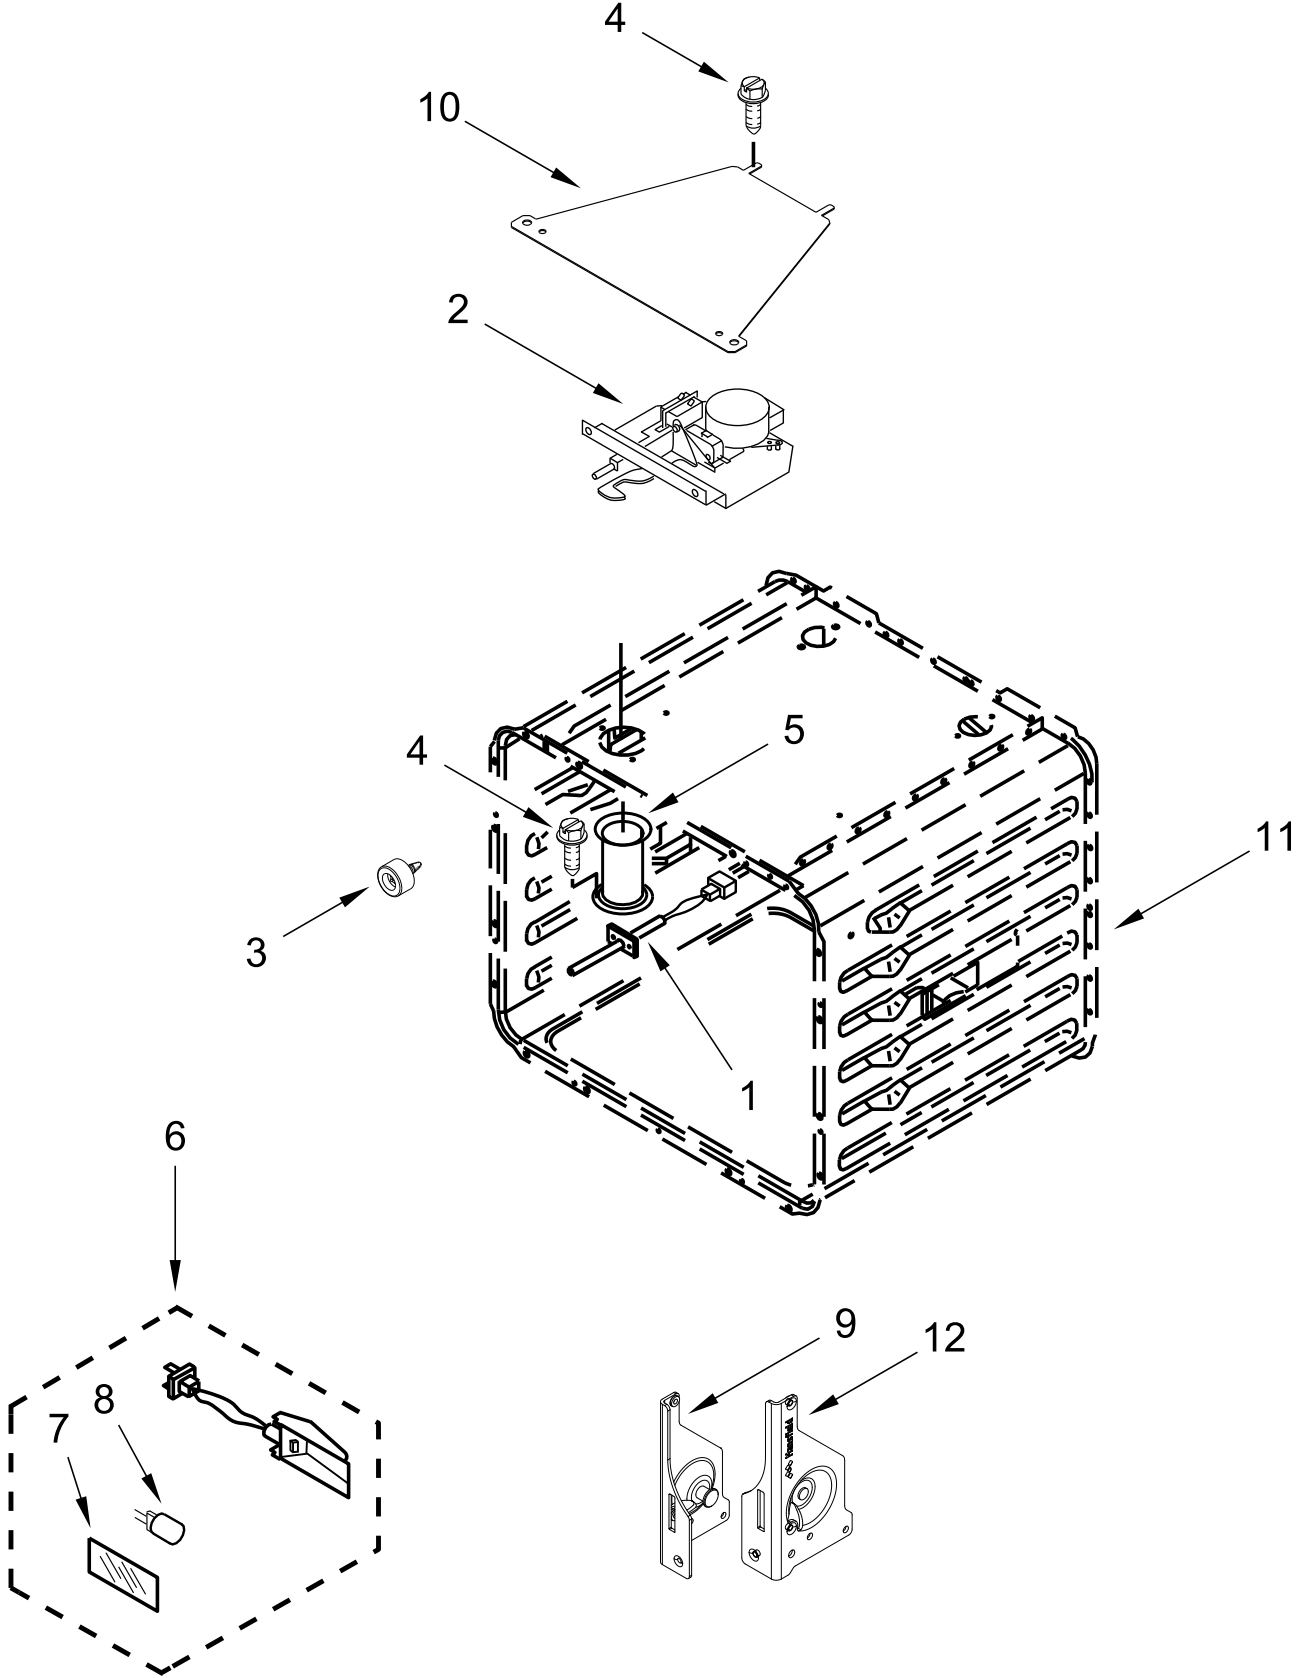

18" OVEN PARTS

18" OVEN PARTS

<u>Illus.</u> <u>No.</u>	<u>Part No.</u>	<u>Description</u>	<u>Illus.</u> <u>No.</u>	<u>Part No.</u>	<u>Description</u>	<u>Illus.</u> <u>No.</u>	<u>Part No.</u>	<u>Description</u>
1	W10622170	Probe, Sensor	8	W10169757	Bulb, Light	12	W11096293	Receiver, Hinge (Right)
2	W10830016	Latch, Motorized	9	W11096294	Receiver, Hinge (Left)			
3	W10351278	Bumper & Screw	10	W10160858	Cover, Latch			FOLLOWING PARTS NOT ILLUSTRATED
4	7101P426-60	Screw	11		Liner, Oven (Not Serviced)			
5	W10288078	Tube, Vent					W10282820	Insulation, Wrap, 18"
6	W11223932	Assembly, Oven Light					W10282812	Insulation, Back, 18"
7	W10169756	Lens, Light					3400968	Nut