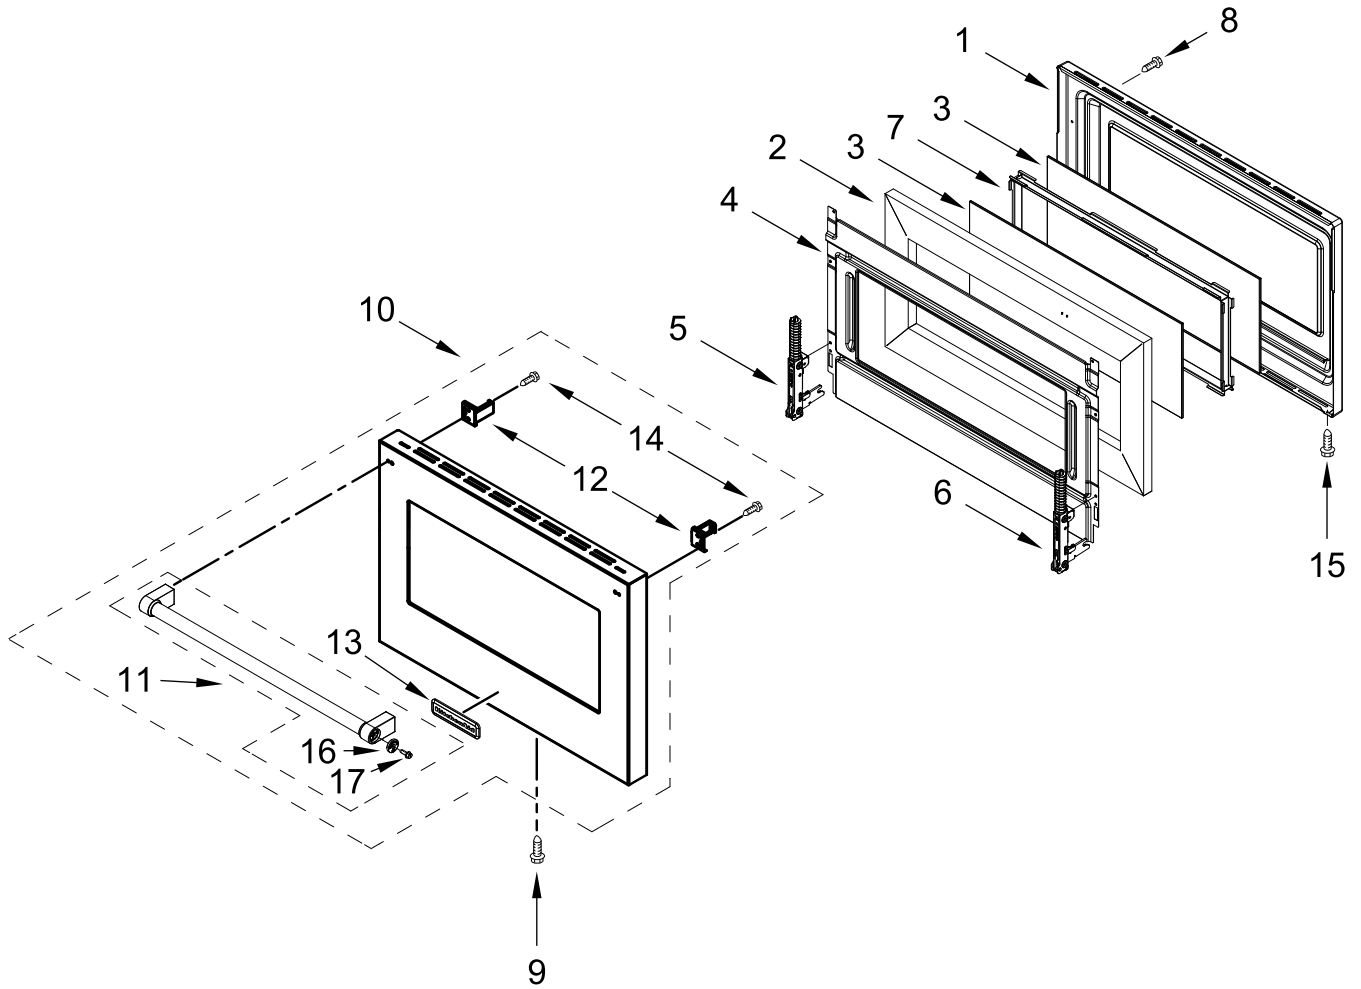

30" OVEN DOOR PARTS

30" OVEN DOOR PARTS

<u>Illus.</u> <u>No.</u>	<u>Part No.</u>	<u>Description</u>	<u>Illus.</u> <u>No.</u>	<u>Part No.</u>	<u>Description</u>	<u>Illus.</u> <u>No.</u>	<u>Part No.</u>	<u>Description</u>
1	W11036771	Liner, Door	8	W10898280	Screw	14	W10276043	Screw
2	W10321285	Insulation, Door	9	W10162096	Screw	15	W10607120	Screw
3	W11184409	Glass, Inner	10	W11389303	Assembly, Outer Door (Includes Handle)	16	W11221410	Medallion, Handle
4	W11194821	Retainer, Glass	11	W11221412	Assembly, Door Handle	17	W10656499	Screw
5	W11390105	Hinge, Door (Left)	12	W11197830	Bracket, Handle			
6	W11390124	Hinge, Dual (Right)	13	W10518672	Badge			
7	W10272594	Frame, Glass