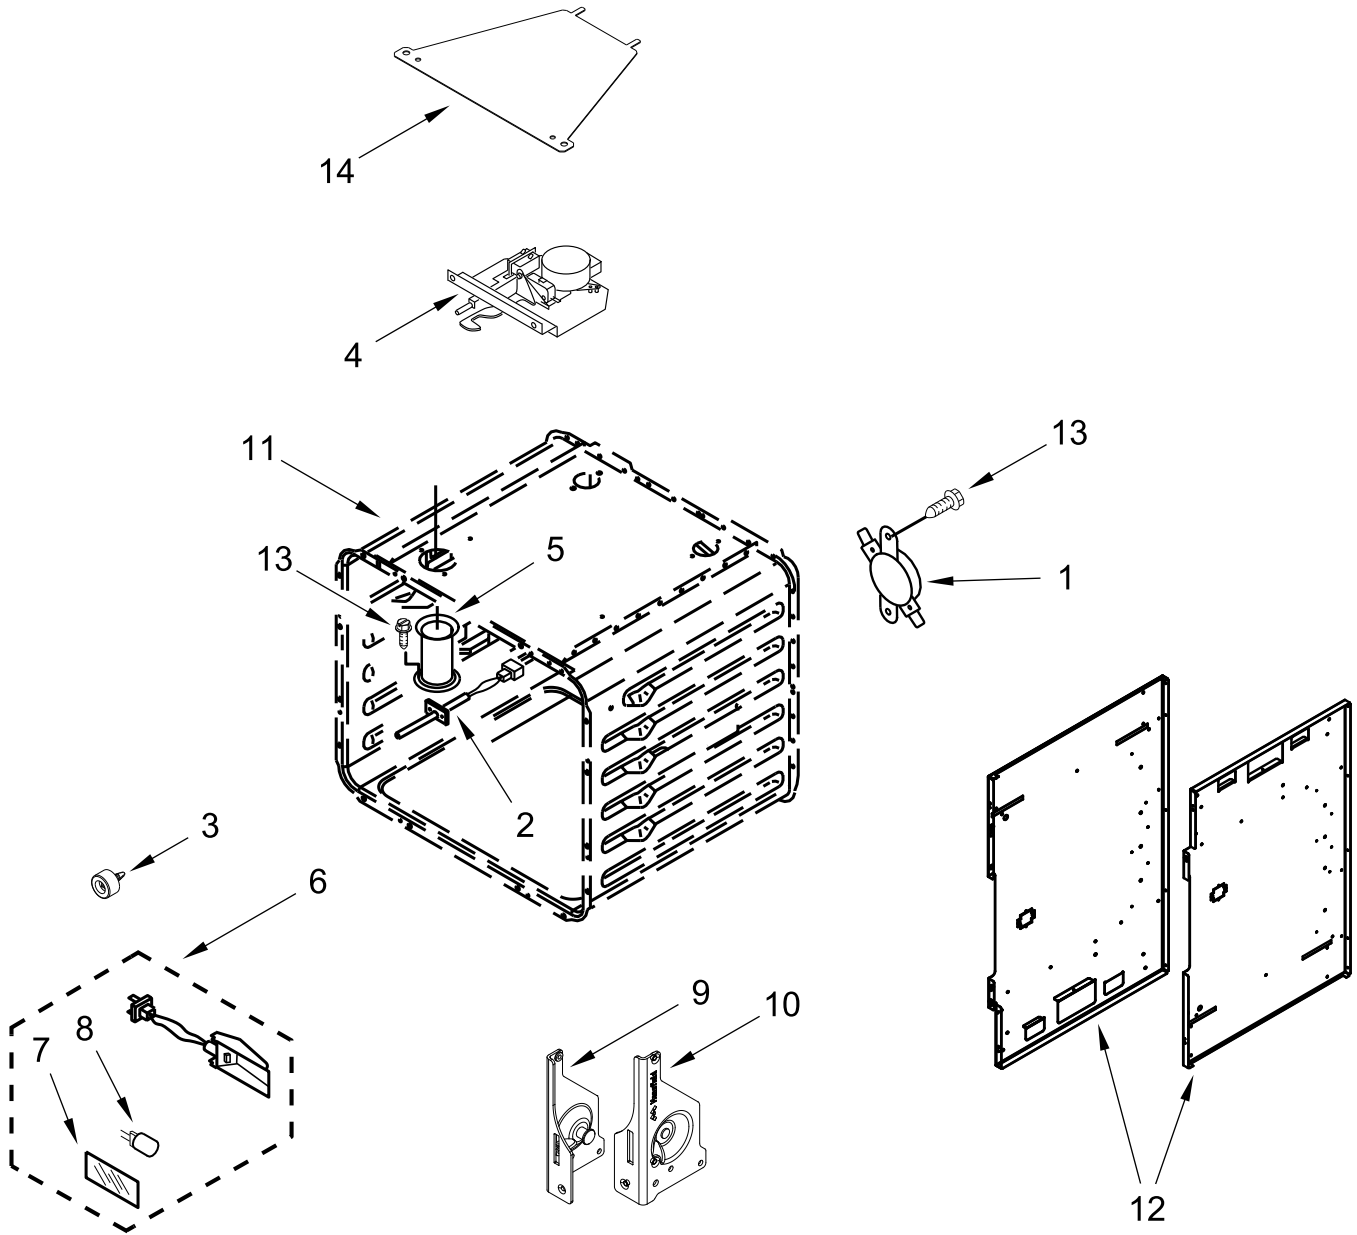

30" OVEN PARTS

30" OVEN PARTS

<u>Illus. No.</u>	<u>Part No.</u>	<u>Description</u>	<u>Illus. No.</u>	<u>Part No.</u>	<u>Description</u>	<u>Illus. No.</u>	<u>Part No.</u>	<u>Description</u>
1	4449751	Thermostat (TOD)	10	W11096293	Receiver, Hinge (Right)	14	W10160858	Cover, Latch
2	W10622170	Probe, Sensor						FOLLOWING PARTS NOT ILLUSTRATED
3	W10351278	Bumper & Screw	11		Liner, Oven (Not Serviced)		W10282810	Insulation, Wrap, 30"
4	W10830016	Latch, Motorized	12	W11102297	Chassis, Side (Left)		W10282818	Insulation, Back, 30"
5	W11290663	Tube, Vent		W11102296	Chassis, Side (Right)		3400968	Nut
6	W11223932	Assembly, Oven Light	13	7101P426-60	Screw			
7	W10169756	Lens, Light						
8	W10169757	Bulb, Light						
9	W11096294	Receiver, Hinge (Left)