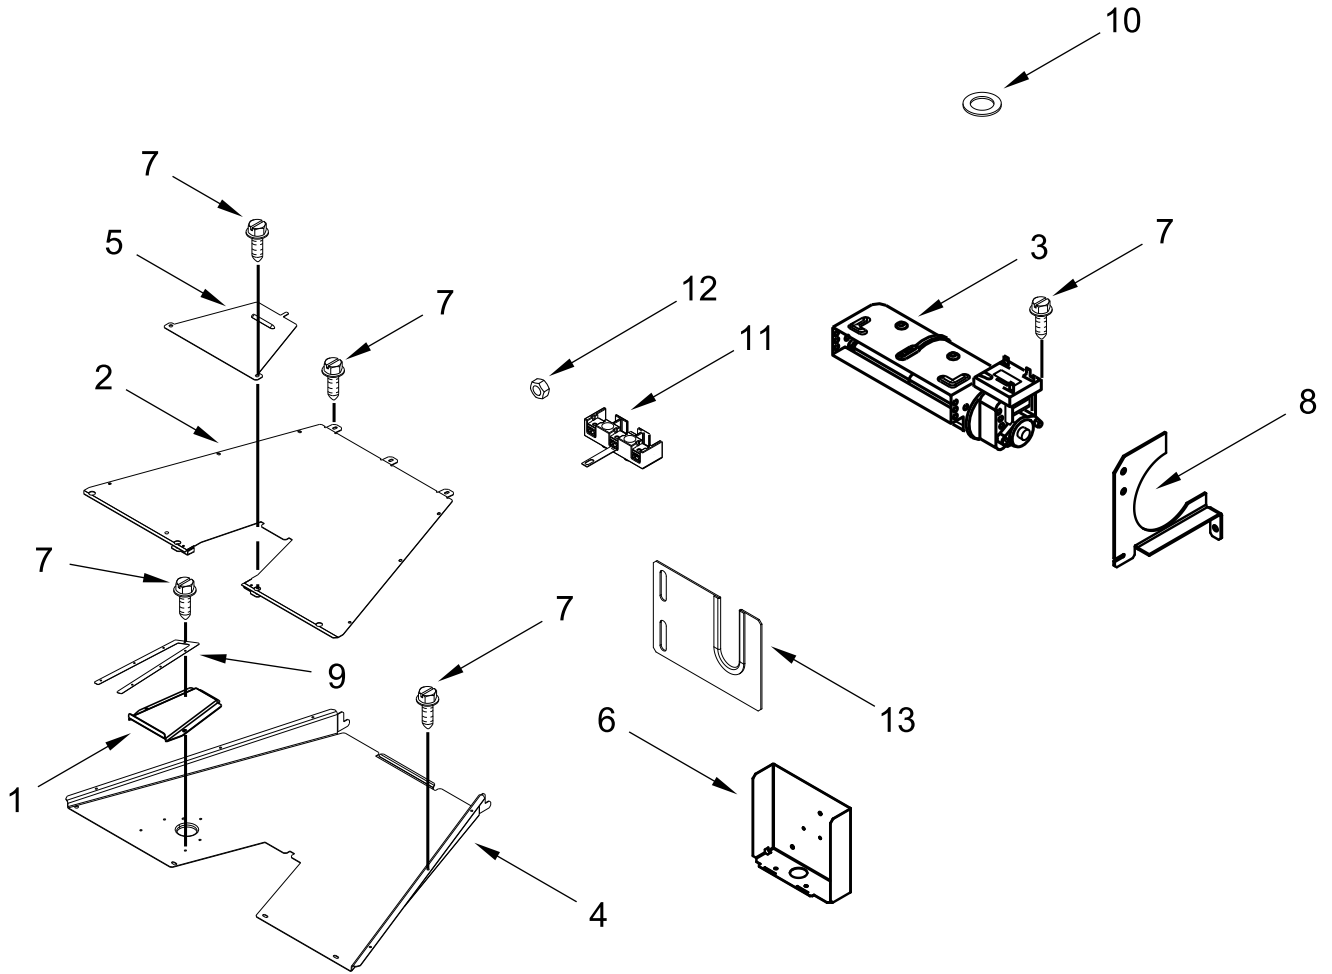

18" OVEN PARTS

<u>Illus.</u> <u>No.</u>	<u>Part No.</u>	<u>Description</u>	<u>Illus.</u> <u>No.</u>	<u>Part No.</u>	<u>Description</u>	<u>Illus.</u> <u>No.</u>	<u>Part No.</u>	<u>Description</u>
1	W10622170	Probe, Sensor	8	W10169757	Bulb, Light	12	W11096293	Receiver, Hinge (Right)
2	W10830016	Latch, Motorized	9	W11096294	Receiver, Hinge (Left)			
3	W10351278	Bumper & Screw	10	W10160858	Cover, Latch			FOLLOWING PARTS NOT ILLUSTRATED
4	7101P426-60	Screw	11		Liner, Oven (Not Serviced)			
5	W10288078	Tube, Vent					W10282820	Insulation, Wrap, 18"
6	W11223932	Assembly, Oven Light					W10282812	Insulation, Back, 18"
7	W10169756	Lens, Light					3400968	Nut

VENTING PARTS