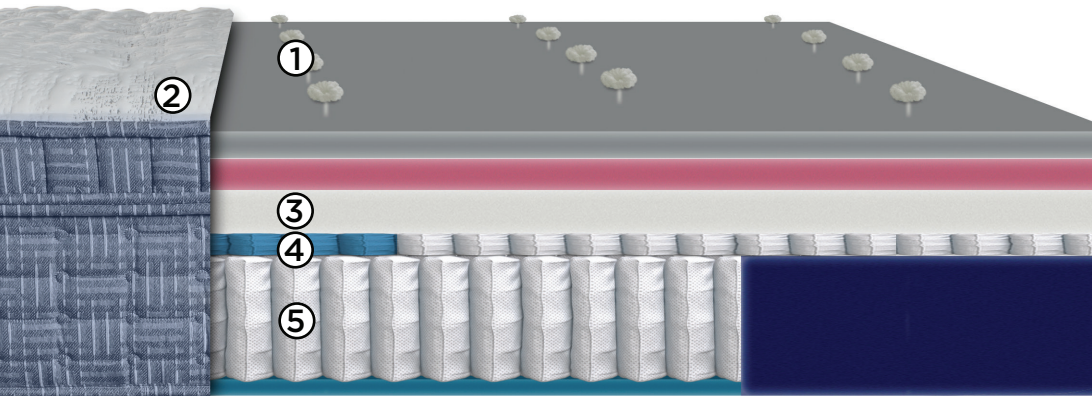

INTIMATE

KING KOIL®

Westlake Extra Firm Euro Top

- ① **Tailormade Tufting™** - Tufting keeps the comfort and supports layers from shifting and sagging over time to help maintain years of a consistent and comfortable sleeping surface
- ② **Super Stretch Tencel Fabric** - A Natural and breathable fabric that offers Pressure Relief at the surface of the mattress allowing the sleeper to benefit from the lift and reduced motion below.
- ③ **4#RMF™ (responsive memory foam)** - This high density memory foam responds and conforms to your body contours to evenly distribute weight preventing pressure points and less tossing and turning.
- ④ **2000 Perimeter Zoned Micro Coils** - Strategically positioned support zones through the center third and seating edges of this micro encased coil system, offer body pressure point relief and conforming comfort.
- ⑤ **825 ContourFlex Pro Encased Coil System** - 858 independently encased coils are designed to reduce motion disturbance and body pressure points giving you the ultimate in comfort and support.

TAILORMADE, HAND CRAFTED DETAILS

Tufting, Self Welt Tape Edge, Embroidered Handles, Steel Corner Guards, Upholstered Border Fabric, Embroidered Labels