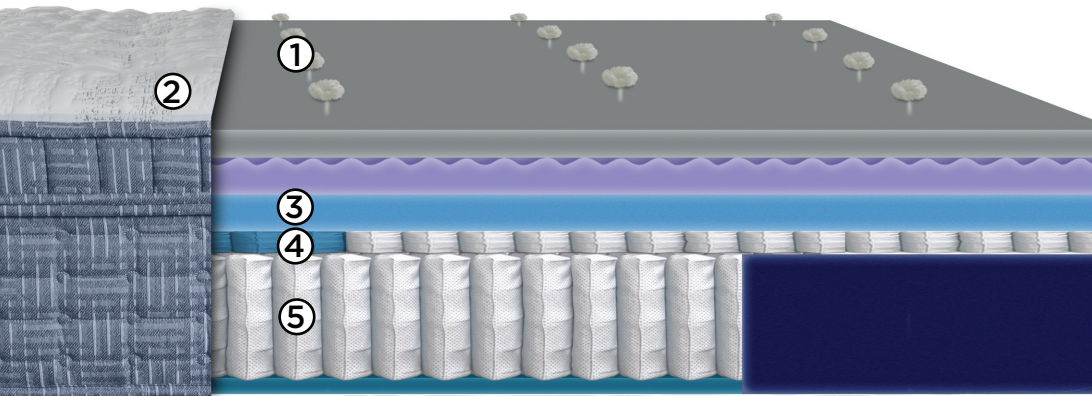

INTIMATE

KING KOIL®

Penrose Ultra Plush Euro Top

- ① **Tailormade Tufting™** - Tufting keeps the comfort and supports layers from shifting and sagging over time to help maintain years of a consistent and comfortable sleeping surface
- ② **Super Stretch Tencel Fabric** - A Natural and breathable fabric that offers Pressure Relief at the surface of the mattress allowing the sleeper to benefit from the lift and reduced motion below.
- ③ **HypurGel** - This highly resilient gel infused memory foam responds and adapts to your body's movements to main an optimal sleeping surface temperature.
- ④ **2000 Perimeter Zoned Micro Coils** - Strategically positioned support zones through the center third and seating edges of this micro encased coil system, offer body pressure point relief and conforming comfort.
- ⑤ **825 ContourFlex Pro Encased Coil System** - 858 independently encased coils are designed to reduce motion disturbance and body pressure points giving you the ultimate in comfort and support.

TAILORMADE, HAND CRAFTED DETAILS

Tufting, Self Welt Tape Edge, Embroidered Handles, Steel Corner Guards, Upholstered Border Fabric, Embroidered Labels