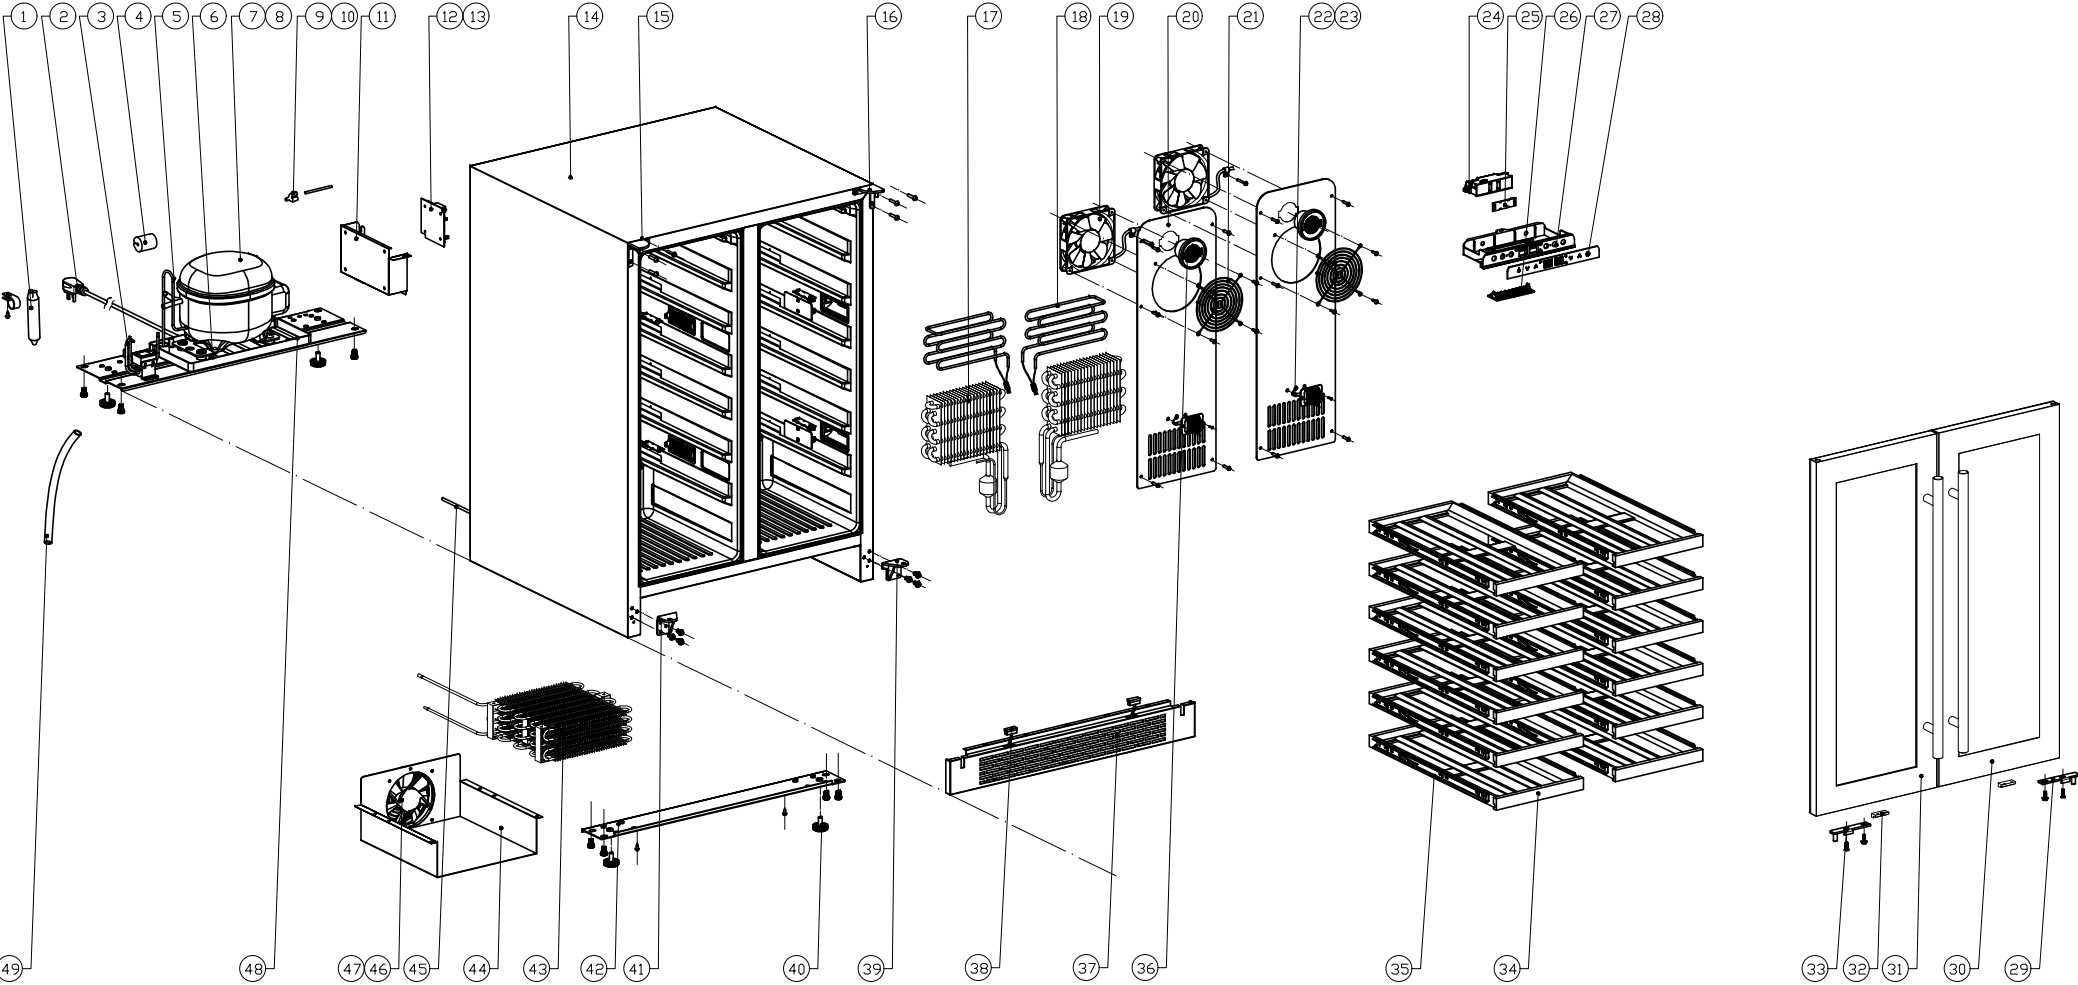

PRW24C32BG

Presrv™ French Door Dual Zone Wine Cooler

ZEPHYR

PRW24C32BG

Ref #	Part #	Description	Qty.
1	56300004	Dryer Filter	1
2	11030118	Power Cord	1
3	56060001	Solenoid Relief Valve	1
4	56220035	Anti Vibration Gasket	5
5	50330024	Compressor Connecting Pipe	1
6	56130041	Drip Tray	1
7	12160006	Compressor	1
8	11030119	Compressor Ground Lead	1
9	11030120	Wire Connector	1
10	50330010	Compressor Sealing Pipe	1
11	56200105	Main PCB Box	1
13	11010111	Main Power Control Board	1
13	11010108	Display Power Control Board	1
15	54180016	Upper Left Hinge	1
16	54180017	Upper Right Hinge	1
17	54240002	Evaporator	2
18	54280001	Heater, Left Zone	1
18	54280002	Heater, Right Zone	1
19	12130032	Evaporator Fan	2
20	54170007	Air Duct Board	2
21	54210017	Fan Cover	2
22	54210014	Sensor Cover	2
23	11050007	Sensor, Left Zone	1
23	11050009	Sensor, Right Zone	1
24	54140283	Lamp Holder	1
25	12010011	LED Light Board	6
26	52150014	LED Light Cover	6
27	56200106	Display Box	1

28	52050020	Display Panel	1
29	54190056	Right Door Axis Plate	1
30	50230009	Door, Right	1
30	50280003	Handle	2
30	56220045	Door Gasket	2
31	50230010	Door, Left	1
32	54220011	Door Magnet	2
33	54190057	Left Door Axis Plate	1
34	50150019	Wooden Sliding Shelf	12
35	50320042	Shelf Slider Sets	12
36	Z0F-C004	Carbon Filter	2
37	50260007	Kick Plate	1
38	11040029	Door Magnet Switch	2
39	54180019	Lower Right Hinge	1
40	50350008	Leveling Leg	4
41	54180019	Lower Left Hinge	1
42	54140284	Front Cabinet Support Bracket	1
43	54270001	Condensor	1
44	54210015	Condensor Cover	1
45	50330012	Air Circulation Pipe	1
45	50330018	Air Circulation Pipe	1
46	54210016	Fan Cover	1
47	12130032	Lower Power Fan	1
47	11030121	Fan Wiring	1
48	54190058	Compressor Support Plate	1
49	50330025	Exhaust Water Pipe	2