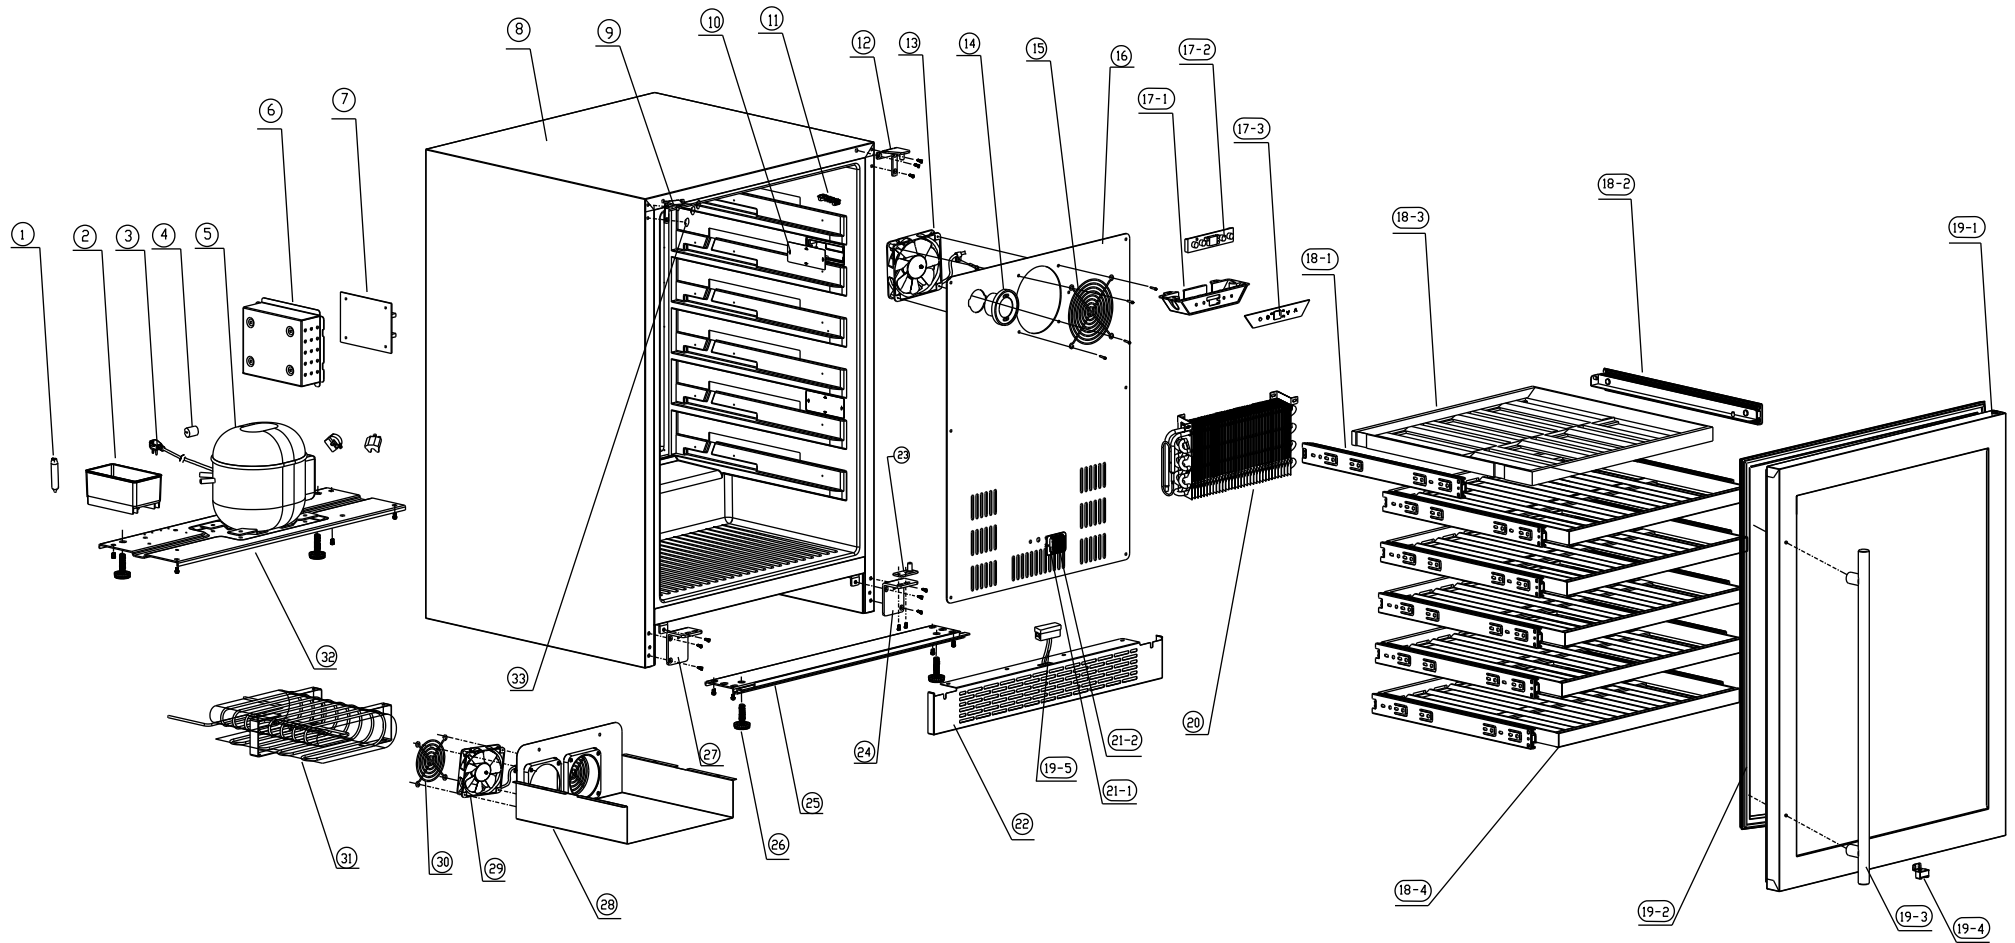

# PRW24C01BG

Presrv™ Single Zone Wine Cooler

# ZEPHYR

**PRW24C01BG**

<b>Ref #</b>	<b>Part #</b>	<b>Description</b>	<b>Qty.</b>
1	56030007	Dryer Filter	1
2	56130037	Drip Tray	1
3	11030135	Power Cord	1
4	56220042	Anti-Vibration Gasket	1
5-1	12160005	Compressor	1
5-2	11050016	Compressor Relay	1
5-3	11050017	Compressor Starter	1
6	56200102	Main PCB Box	1
7	11010144	Main Power Control Board	1
9	54180012	Upper Left Hinge (SN10)	1
9	54180040	Upper Left Hinge (SN11+)	1
10	52150013	LED Light Cover	5
11	12010010	Tri Color LED Light	5
12	54180013	Upper Right Hinge (SN10)	1
12	54180041	Upper Right Hinge (SN11+)	1
13	12130036	Fan	1
14	Z0F-C004	Carbon Filter	1
15	54210021	Fan Cover	1
16	50140167	Rear Internal Panel	1
17-1	56200103	Display Box	1
17-2	11010145	Display Control Board	1
17-3	52050018	Display Cover	1
18-1	50320051	Sliding Rail, Left	6
18-2	50320050	Sliding Rail, Right	6
18-3	50150017	Wooden Shelf w/Trim (7 Bottle)	1
18-4	50150018	Wooden Shelf w/Trim (8 Bottle)	5
19-1	50230008	Door (SN10)	1
19-1	50230016	Door (SN11+)	1