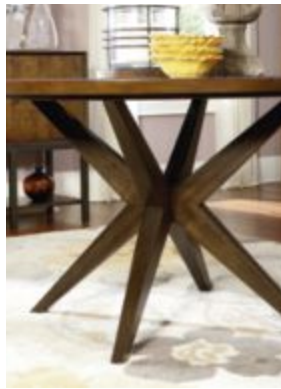

The Pedestal Table's angled legs add visual interest and provide a sturdy, yet decorative element.