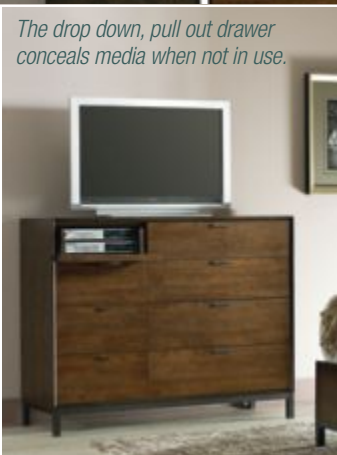

Sleek custom bar pull hardware is designed in a Bronze finish.

Rustic Birch Veneer finished in Hazelnut is highlighted by the Ebony exteriors.

BUREAU MIRROR
3600-0300
42w x 1d x 36h

BUREAU
3600-1500
54w x 19d x 42h

The drop down, pull out drawer conceals media when not in use.

DRAWER CHEST
3600-2200
38w x 18d x 52h

Select drawer interiors receive special attention with plush felt lining.

DRAWER NIGHT STAND
3600-3100
28w x 16d x 26h