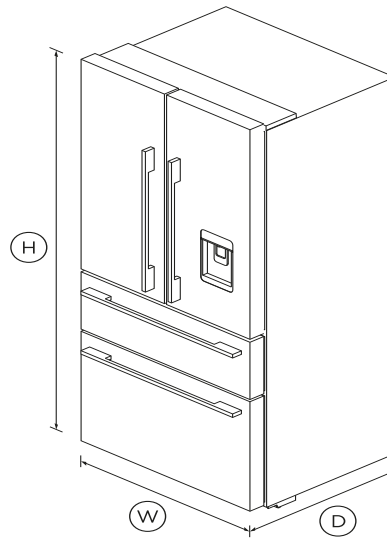

Freestanding French Door Refrigerator Freezer, 32", 16.9 cu ft, Ice & Water

Series 7 | Contemporary

Stainless Steel

Designed for those who need plenty of flexible space. Flush fit with a stylish stainless steel finish for a seamless look.

- With SmartTouch control panel for ease of use

DIMENSIONS

Height	70 1/2"
Width	31 1/8"
Depth	27 1/16"

FEATURES & BENEFITS

ActiveSmart™ Foodcare

ActiveSmart™ Foodcare learns how you live. It is technology which understands how you use your fridge and adjusts temperature, airflow and humidity inside to help keep food fresher for longer.

Easy slide drawers

With two independent freezer drawers and adjustable internal shelving and storage options, this fridge can be configured to suit your constantly changing needs.

Ultra slim water dispenser

The slimline water dispenser is easy to use. The angled water delivery means that almost any size or shape of vessel can be filled, while taking up no storage space in the door.

Ice maker

The internal ice maker delivers fresh ice to a dedicated freezer bin. Simply turn it off to free up freezer space or during busy times boost ice production by up to 30%.