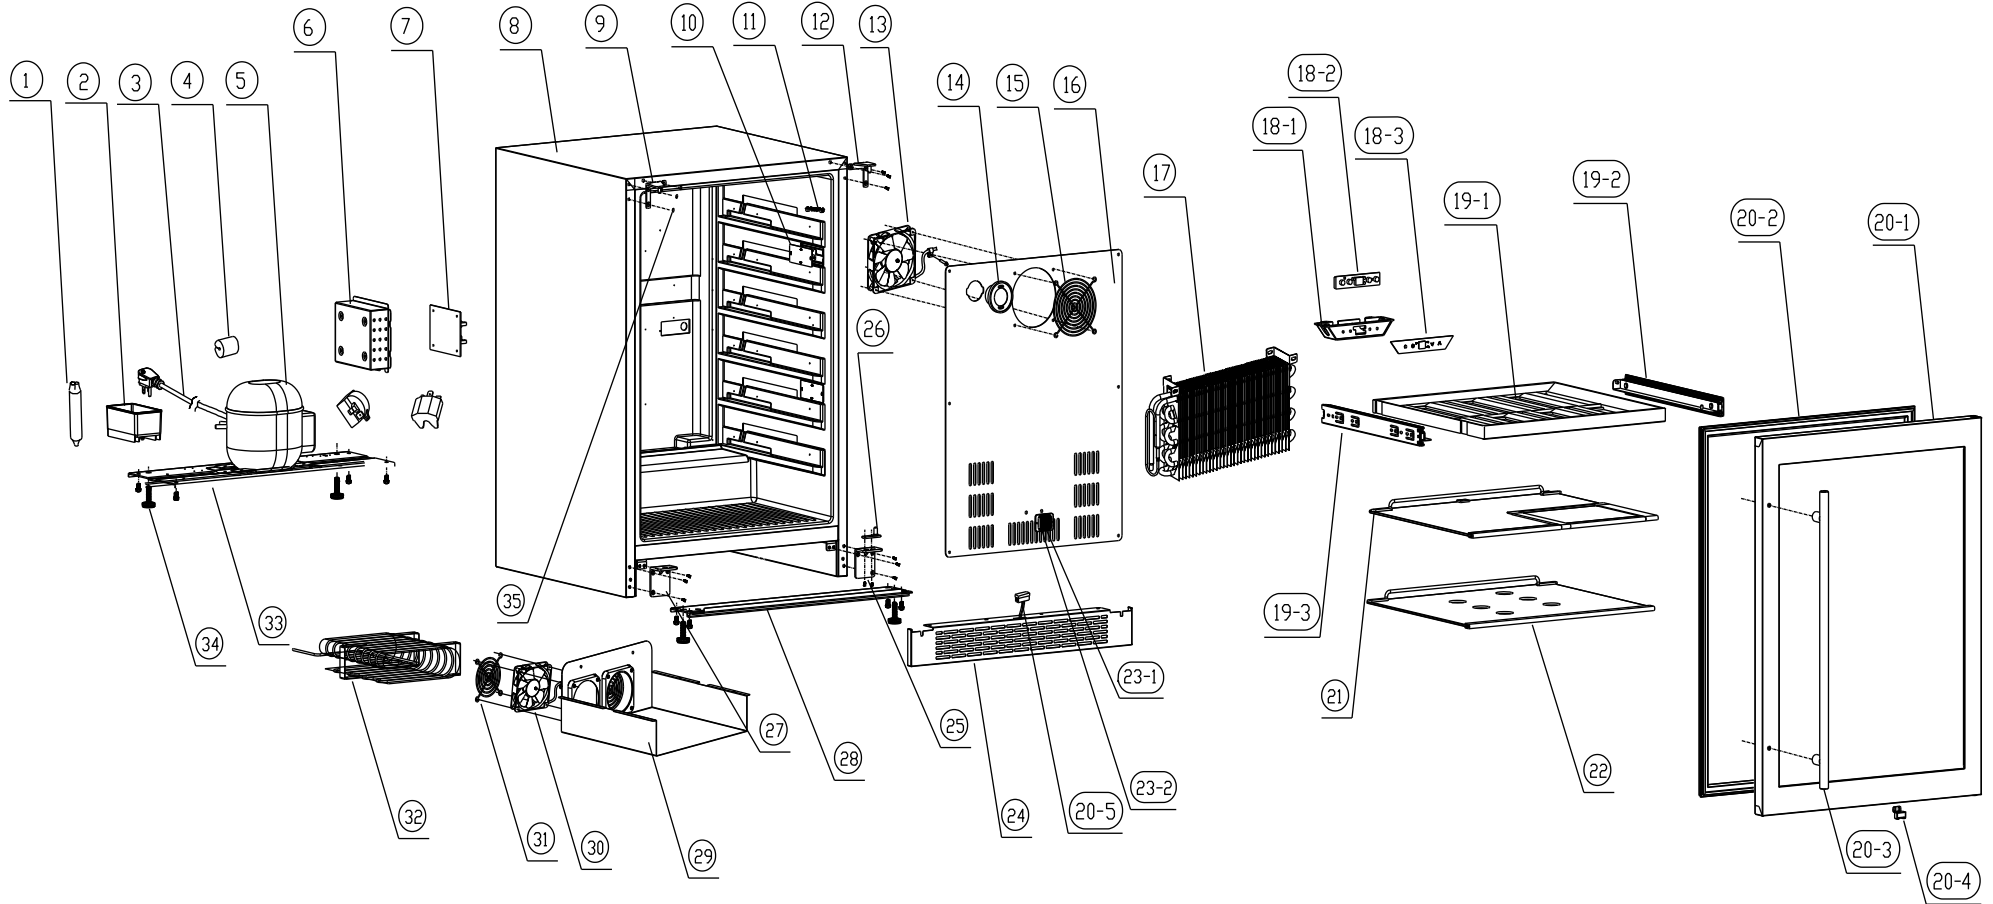

PRB24C01BG

Presrv™ Single Zone Beverage Cooler

ZEPHYR

PRB24C01BG

Ref #	Part #	Description	Qty.
1	56030007	Dryer Filter	1
2	56130037	Drip Tray	1
3	11030135	Power Cord	1
4	56220042	Anti-Vibration Gasket	1
5-1	12160005	Compressor	1
5-2	11050016	Compressor Relay	1
5-3	11050017	Compressor Starter	1
6	56200102	Main PCB Box	1
7	11010146	Main Power Control Board	1
9	54180012	Upper Left Hinge (SN10)	1
9	54180040	Upper Left Hinge (SN11+)	1
10	52150013	LED Light Cover	5
11	12010010	Tri Color LED Light	5
12	54180013	Upper Right Hinge (SN10)	1
12	54180041	Upper Right Hinge (SN11+)	1
13	12130036	Fan	1
14	Z0F-C004	Carbon Filter	1
15	54210021	Fan Cover	1
16	50140167	Rear Internal Panel	1
17-1	54240009	Evaporator	1
17-2	11050022	Sensor NTC3	1
18-1	56200103	Display Box	1
18-2	11010105	Display Control Board	1
18-3	52050018	Display Cover	1
19-1	50150017	Wooden Shelf w/Stainless Trim (7 Bottle)	1
19-2	50320050	Sliding Rail, Right	1
19-3	50320051	Sliding Rail, Left	1
20-1	50230008	Door (SN10)	1

20-1	50230016	Door (SN11+)	1
20-2	56220043	Door Gasket	1
20-3	50280006	Door Handle	1
20-4	54220010	Magnet	1
20-5	11040031	Magnet Switch	1
20-6	01020046	Screw, Door Magnet	2
20-7	54140293	Door Stopper (SN11+)	1
21	50150016	Retractable Glass Shelf	1
22	50150015	Glass Shelf w/Trim	1
23-1	11050023	Sensor NTC1 & NTC2	2
23-2	54210022	Sensor Cover	1
24	50260006	Kick Panel	1
25	54180014	Lower Right Hinge (SN10)	1
25	54180048	Lower Right Hinge (SN11+)	1
26	54190055	Door Axis Plate (SN10)	1
26	54190067	Door Axis Plate (SN11+)	1
27	54180015	Lower Left Hinge (SN10)	1
27	54180049	Lower Left Hinge (SN11+)	1
28	54140272	Cabinet Bracket	1
29	56210087	Condensor Cover	1
30	12130037	Fan	2
31	54210023	Fan Cover	2
32	54270003	Condensor	1
33	54140273	Compressor Bracket	1
34	50350006	Leveling Leg	4
35	56210088	Decorative Hole Cover	3
	01020047	Lower Hinge Screw, Hex Head, M5*10mm	2
	01020048	Lower Hinge Screw, Hex Head, M5*16mm	6