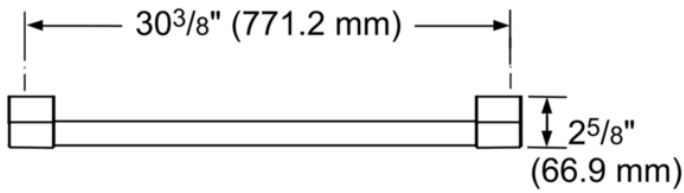

36" Professional Handle New Design

Product Features

Notes: Please refer to installation instructions. Installation instructions are available at www.thermador.com. Specifications are correct at the time of printing. Thermador reserves the right to change product specifications and design at any time, without notice.

1 800 735 4328 | WWW.THERMADOR.COM | 1901 Main Street, Suite 600 Irvine, CA 92614

©2022 BSH HOME APPLIANCES CORPORATION, ALL RIGHTS RESERVED LITHO DATE: 12/2022

36" Professional Handle New Design

measurements in inches (mm)

Product Features

	Accessory
Brand	Thermador
SKU	PR36HNDL20
Internal article number	00000000011024428
EAN code	825225944683
Net weight	2.000
	3
Standard number of units per pallet	96
UPC code	825225944683
Product image	MCSA02072545_H9416_1460303_PR36HNDL20_cmy