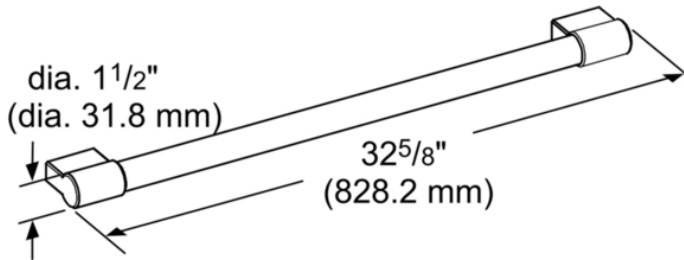

36" Professional Handle New Design

Product Features

Notes: Please refer to installation instructions. Installation instructions are available at www.thermador.com. Specifications are correct at the time of printing. Thermador reserves the right to change product specifications and design at any time, without notice.

1 800 735 4328 | WWW.THERMADOR.COM | 1901 Main Street, Suite 600 Irvine, CA 92614

©2022 BSH HOME APPLIANCES CORPORATION, ALL RIGHTS RESERVED LITHO DATE: 12/2022

36" Professional Handle New Design

measurements in inches (mm)

Product Features

	Accessory
Brand	Thermador
SKU	PR36HNDL20
Internal article number	00000000011024428
EAN code	825225944683
Net weight	2.000
	3
Standard number of units per pallet	96
UPC code	825225944683
Product image	MCSA02072545_H9416_1460303_PR36HNDL20_cmy