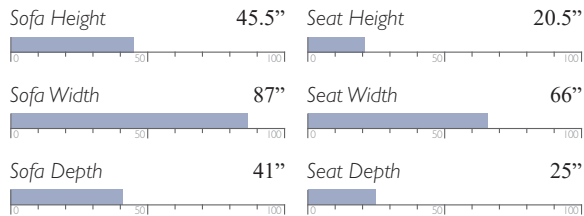

MEASUREMENTS: