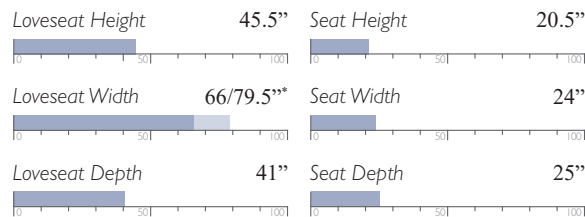

MEASUREMENTS:

LOVESEAT OPTIONS

Fabric	Leather
Manual Space Saver® L800RA4	Manual Space Saver® L800CA4
Manual Space Saver® w/ Console L800RC4	Manual Space Saver® w/ Console L800CC4
Manual Rocker w/ Console L800RC7	Manual Rocker w/ Console L800CC7
Power Space Saver® L800RP4	Power Space Saver® L800CP4
Power Space Saver® w/ Console L800RQ4	Power Space Saver® w/ Console L800CQ4
Power Rocker w/ Console L800RQ7	Power Rocker w/ Console L800CQ7

MEASUREMENTS:

*Console adds 13" to width measurement.

RECLINER OPTIONS

Fabric	Leather
Power Lift Recliner 8N01	Power Lift Recliner 8N01LU
Space Saver® 8N04	Space Saver® 8N04LU
Power Space Saver® 8NP04	Power Space Saver® 8NP04LU
Swivel Glider 8N05	Swivel Glider 8N05LU
Power Swivel Glider 8NP05	Power Swivel Glider 8NP05LU
Rocker 8N07	Rocker 8N07LU
Power Rocker 8NP07	Power Rocker 8NP07LU

MEASUREMENTS: