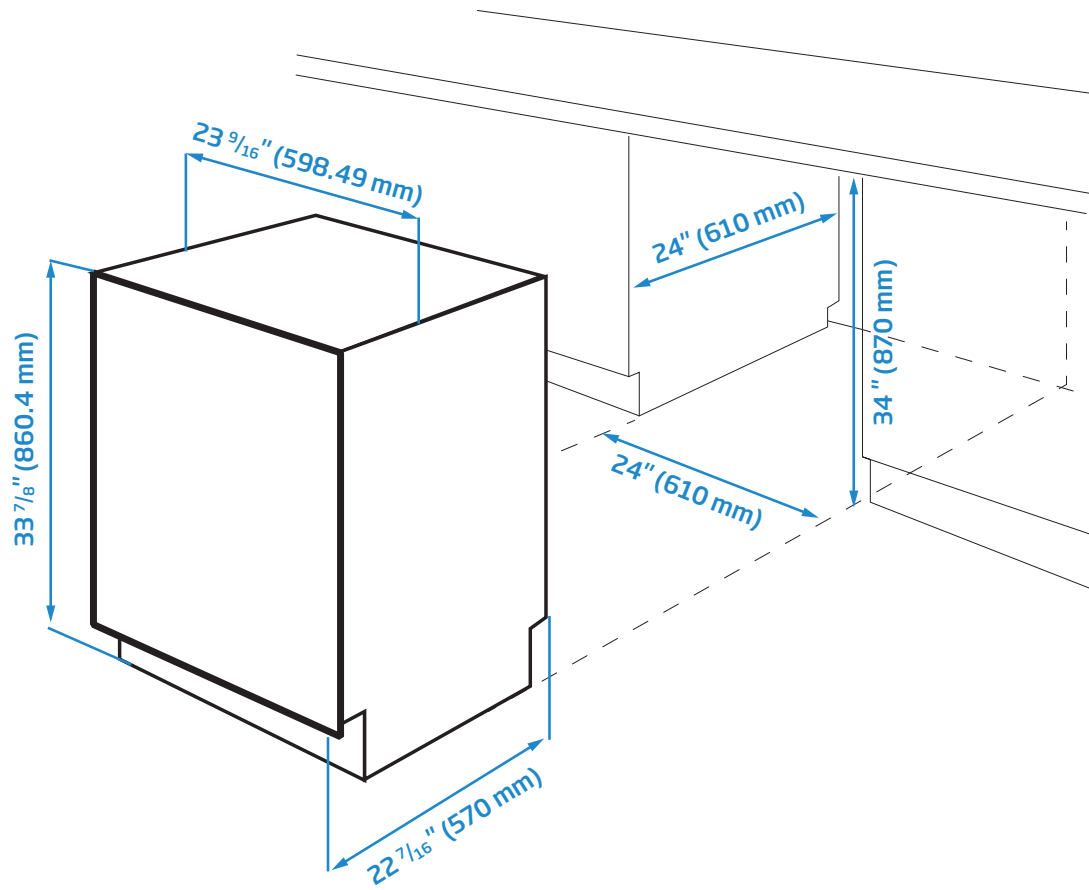

Front Control, Pocket Handle Dishwasher, 6 Programs, 45 dBA

DUT36520X

CEE Tier 1

KEY FEATURES

- Silent Tech: 45 dBA
- Full Size Third Rack
- 15 Place Settings
- 6 Programs
- Height Adjustable Upper Rack
- Easy Installation
- Concealed Heating Element
- Adjustable Feet and Self-Adjusting Hinge

GENERAL	
Control Type	LCD, 2 Rows
Position	Front Control
Finish	Fingerprint-free Stainless Steel
MAIN FEATURES	
Loading Capacity (Place Settings)	15
Tub Material	Stainless Steel
Inner Door Material	Stainless Steel
Delay Timer	Yes
ProSmart Inverter Motor	Yes
Drying System	Static
Turbidity Sensor	Yes
SilentTech	45 dBA
All-In-1 Tablet	Yes
Interior High Loop with Air Gap	Yes
Dirt Sensor	Yes
Detergent Dispenser Type	Sliding Lid (Vertical)
Water Safety System	Overflow Safety
FUNCTIONS	
1/2 Load Function	Yes
Sanitize Function	Yes
Extra Dry Function	Yes
Fast Function	Yes
PROGRAMS	
Number of Programs	6
Heavy +	Yes
Regular Wash	Yes
Delicate	Yes
Quick & Shine	Yes
Express	Yes
Rinse & Hold	Yes
DISPLAY	
Rinse Aid Indicator	Yes
Water Tap Indicator	Yes
Over Flow Safety	Yes
Water Leakage Indicator	Yes
RACK SYSTEM	
Full Size Third Rack	Yes
Upper Rack (Inset Shelves)	2
Height-adjustable Upper Rack	3 Positions, Adjustable When Loaded
Easy Fold Upper Rack Folding Tines	Yes
Cutlery Basket	Yes
Upper Basket Type	2 Thick Front Wires
ENVIRONMENTAL STANDARDS	
Energy Consumption	225 kWh/year
Water Consumption	2.32 - 5.6 gal./ cycle
DIMENSIONS (DUT25401X)	
Required Cutout Dimension H x W x D	34" x 24" x 24"
Product Dims H x W x D	33 ⁷ / ₈ " x 23 ⁹ / ₁₆ " x 22 ⁷ / ₁₆ " (86.1 x 59.8 x 57 cm)
Packed H x W x D	35 ¹ / ₄ " x 25 ⁹ / ₁₆ " x 26 ³ / ₁₆ " (89.5 x 65 x 67 cm)
Product Weight	90.61 lbs. (41.1 kg)
Packed Weight	95.46 lbs. (43.3 kg)