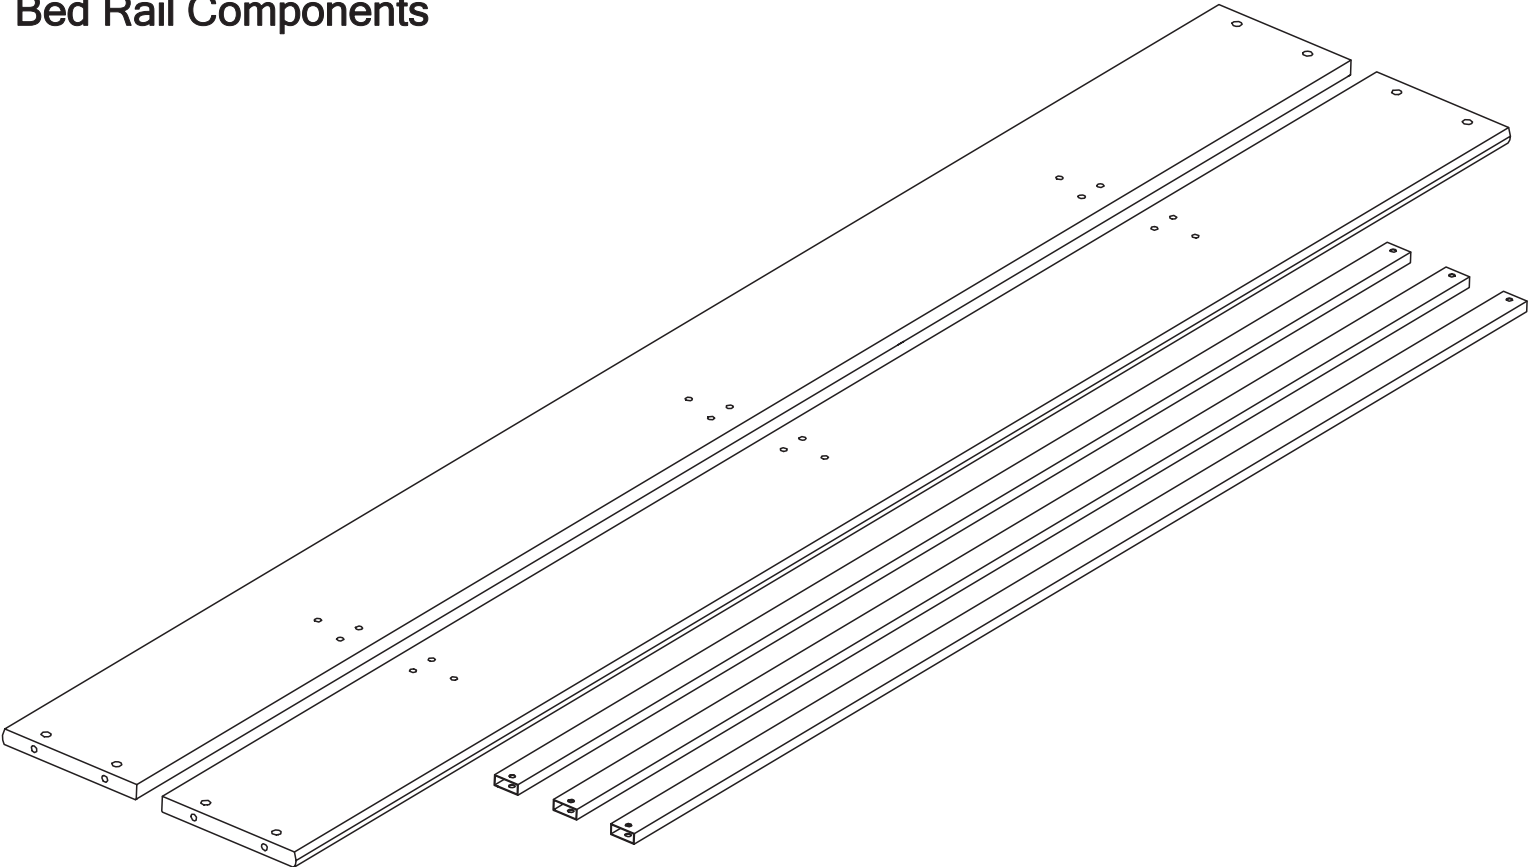

40065185
Assembly Instructions

Bed Rail Components

Hardware Components

This bag contains small parts that present a choking hazard for children under 3 years of age. These parts are for adult assembly only and should be permanently affixed to the furniture. Any unused parts should be discarded properly.

X1

X1

X8
1/4-20
Cross Dowel

X6
1/4-20
Lock Nut

X6

X6
1/4-20 x 1 1/8"
Carriage Bolt

X6
1/4-20 x 1"
Cap Screw

X8
1/4-20 x 60mm
Joint Connector