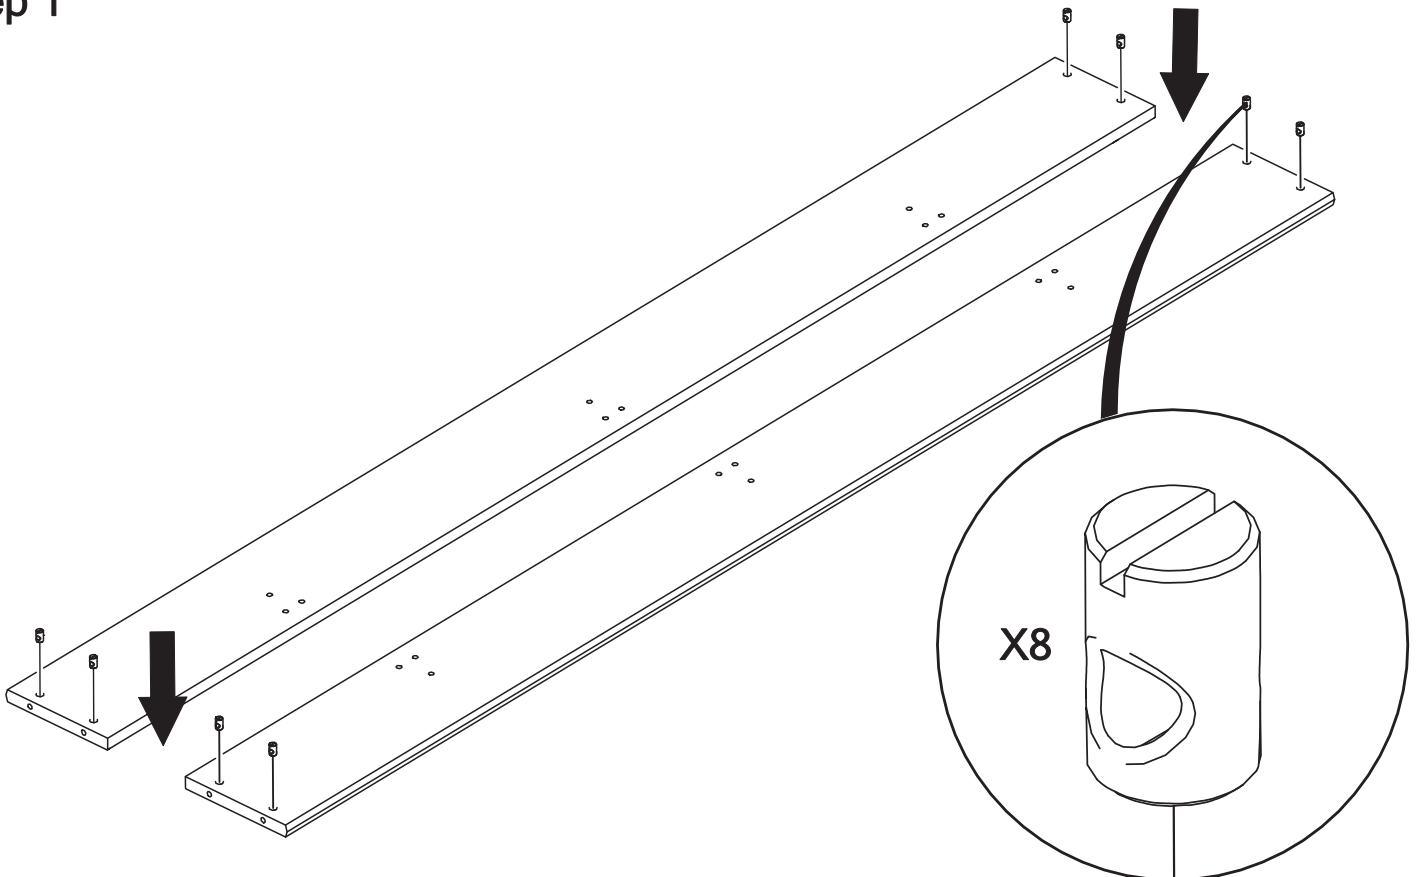

Hardware Components

This bag contains small parts that present a choking hazard for children under 3 years of age. These parts are for adult assembly only and should be permanently affixed to the furniture. Any unused parts should be discarded properly.

X1

X1

X8
1/4-20
Cross Dowel

X6
1/4-20
Lock Nut

X6

X6
1/4-20 x 1 1/8"
Carriage Bolt

X6
1/4-20 x 1"
Cap Screw

X8
1/4-20 x 60mm
Joint Connector

Step 1