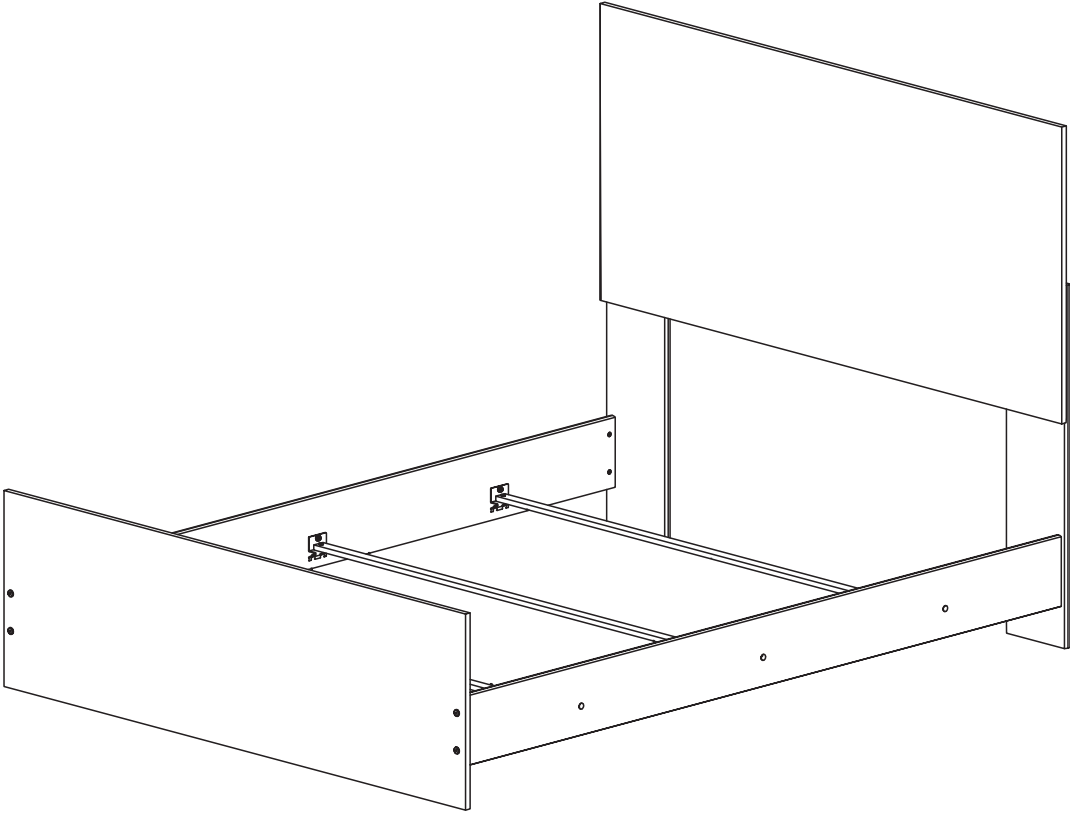

40065185
Assembly Instructions

Bed Rail Components

Hardware Components

This bag contains small parts that present a choking hazard for children under 3 years of age. These parts are for adult assembly only and should be permanently affixed to the furniture. Any unused parts should be discarded properly.

X1

X1

X8
1/4-20
Cross Dowel

X6
1/4-20
Lock Nut

X6

X6
1/4-20 x 1 1/8"
Carriage Bolt

X6
1/4-20 x 1"
Cap Screw

X8
1/4-20 x 60mm
Joint Connector