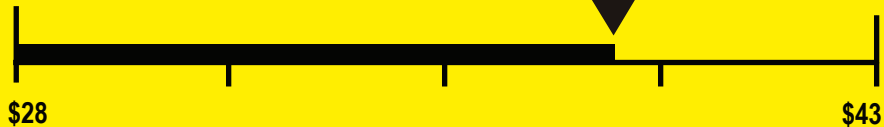

\$38

Cost Range of Similar Models

270 kWh

Estimated Yearly Electricity Use

\$27

Estimated Yearly Energy Cost
(when used with a natural gas water heater)

Your cost will depend on your utility rates and use.

- Cost range based only on standard capacity models.
- Estimated energy cost based on four wash loads a week and a national average electricity cost of 14 cents per kWh and natural gas cost of \$1.21 per therm.
- For more information, visit www.ftc.gov/energy.