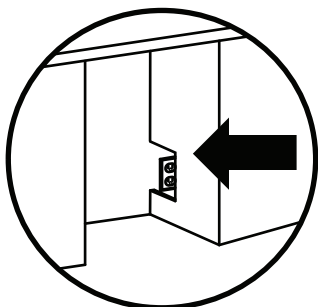

TIP:
IN TIGHT INSTALLATIONS CUT THROUGH AN ADJACENT CABINET WALL TO REACH AN OUTLET INSTALLED THERE
XOU24WGS_SPECreVA
9/2019
Not responsible for typographical errors or misprints

XO the next level
in luxury appliances
www.xoappliance.com

XO is exclusively distributed through
EASTERN MARKETING CORP.
24 Eisenhower Parkway, Roseland, NJ 07068
p. 973.403.8900