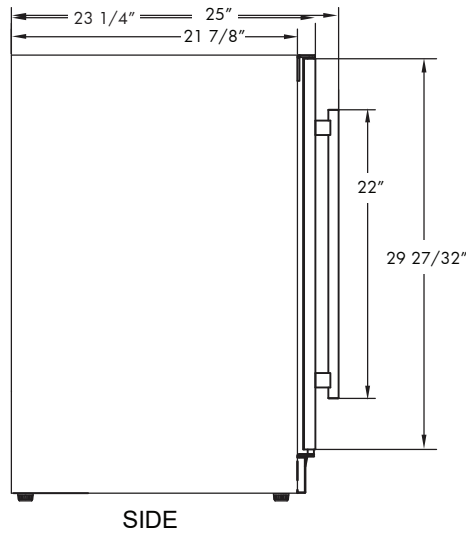

MODEL: XOU24WGS_*

24" SINGLE ZONE WINE COOLER

*Specify **R** for right hand hinge - or - **L** for left hand hinge