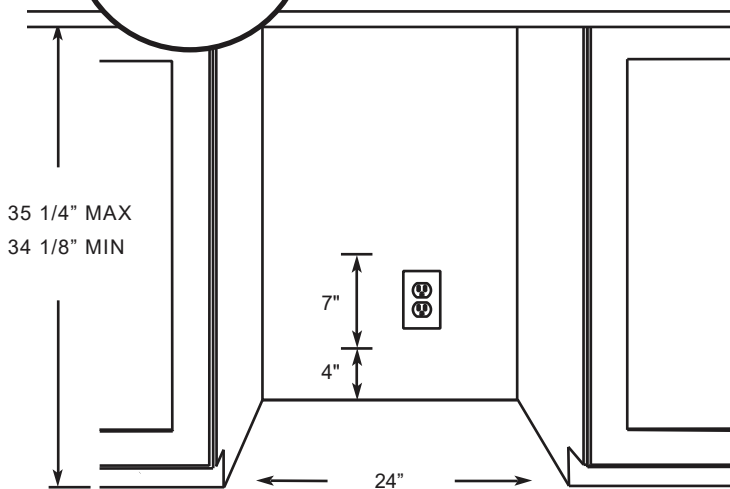

# 24" SINGLE ZONE WINE COOLER

\*Specify **R** for right hand hinge - or - **L** for left hand hinge

## SPECIFICATIONS

THE 6' FLAT PLUG POWER CORD SUPPLIED ON YOUR XO WINE COOLER ENSURES AN EASY FLUSH INSTALLATION

<b>Size</b>	24"
<b>Dimensions</b>	23 7/8"W x 34 1/8"H x 23 1/4"D
<b>Installation Type</b>	Built-in / Freestanding
<b>Refrigerant Type</b>	R600a
<b>Electrical</b>	115V 60Hz 1.5A USE DEDICATED 15A CIRCUIT
<b>Temperature Range</b>	41° - 64° F HOLDS UP TO (54) 750ml BOTTLES