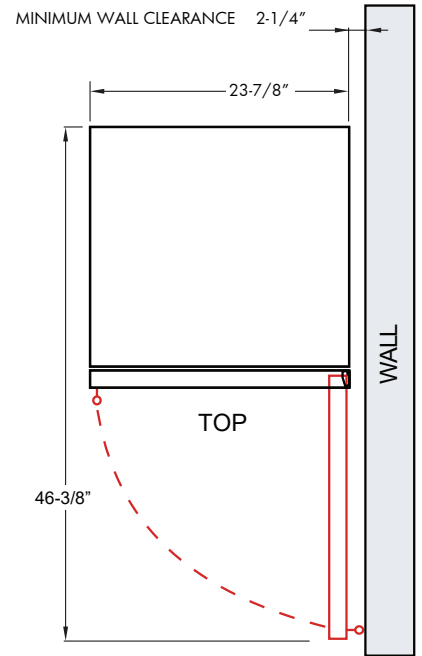

MODEL: XOU24WGS_*

24" SINGLE ZONE WINE COOLER

*Specify **R** for right hand hinge - or - **L** for left hand hinge