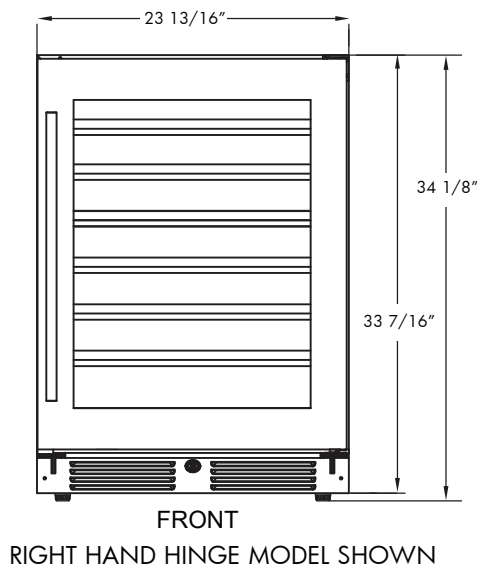

MODEL: XOU24WGS_*

24" SINGLE ZONE WINE COOLER

*Specify **R** for right hand hinge - or - **L** for left hand hinge