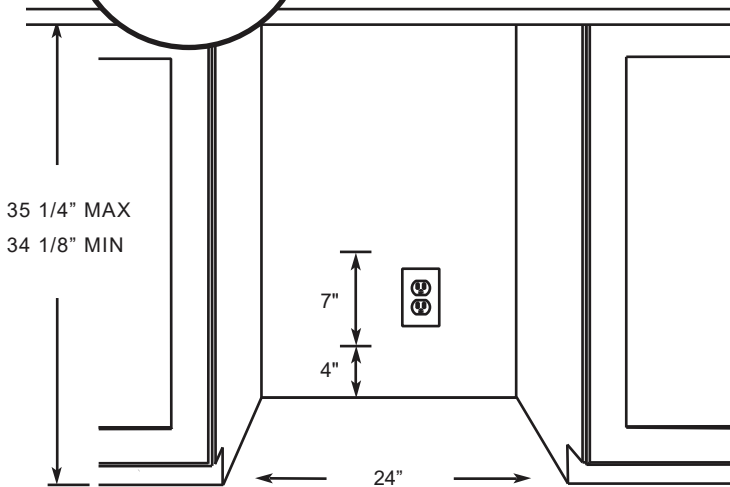

Removable 6 Bottle Wine Cradle included.

Optional Pro Style handle included

STORE UP TO 145 (12oz) CANS - READY TO SERVE AT 34° to 50° F
AND STILL FIND JUST WHAT YOU ARE LOOKING FOR

Your XO Beverage Center comes with clear glass - fully telescoping shelves. No more fumbling about or emptying shelves to find what you are looking for. Simply extend the shelf out to see what is in the back. And because beverages come in all shapes and sizes, you can easily and quickly adjust the height of the shelves to 15 different positions.

www.xoappliance.com

MODEL: XOU24BCSF_*

24" BEVERAGE CENTER

*Specify **R** for right hand hinge - or - **L** for left hand hinge

FRONT

RIGHT HAND HINGE MODEL SHOWN

SIDE

ROUGH-IN

THE 6' FLAT PLUG POWER CORD SUPPLIED ON YOUR XO WINE COOLER ENSURES AN EASY FLUSH INSTALLATION

TIP: IN TIGHT INSTALLATIONS CUT THROUGH AN ADJACENT CABINET WALL TO REACH AN OUTLET INSTALLED THERE

XOU24BCSF_SPECreVA
9/2019
Not responsible for typographical errors or misprints

SPECIFICATIONS

Size	24"
Dimensions	23 7/8"W x 34 1/8"H x 23 1/4"D
Installation Type	Built-in / Freestanding
Refrigerant Type	R600a
Electrical	115V 60Hz 1.5A USE DEDICATED 15A CIRCUIT
Temperature Range	34° - 50° F HOLDS UP TO (145) 12oz CANS