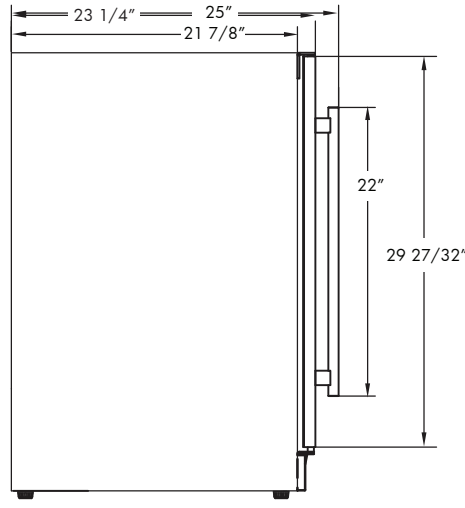

Removable 6 Bottle Wine Cradle included.

Optional Pro Style handle included

STORE UP TO 145 (12oz) CANS - READY TO SERVE AT 34° to 50° F
AND STILL FIND JUST WHAT YOU ARE LOOKING FOR

Your XO Beverage Center comes with clear glass - fully telescoping shelves. No more fumbling about or emptying shelves to find what you are looking for. Simply extend the shelf out to see what is in the back. And because beverages come in all shapes and sizes, you can easily and quickly adjust the height of the shelves to 15 different positions.

www.xoappliance.com

MODEL: XOU24BCSF_*

24" BEVERAGE CENTER

*Specify **R** for right hand hinge - or - **L** for left hand hinge

FRONT

RIGHT HAND HINGE MODEL SHOWN

SIDE

ROUGH-IN

SPECIFICATIONS

Size	24"
Dimensions	23 7/8"W x 34 1/8"H x 23 1/4"D
Installation Type	Built-in / Freestanding
Refrigerant Type	R600a
Electrical	115V 60Hz 1.5A USE DEDICATED 15A CIRCUIT
Temperature Range	34° - 50° F HOLDS UP TO (145) 12oz CANS