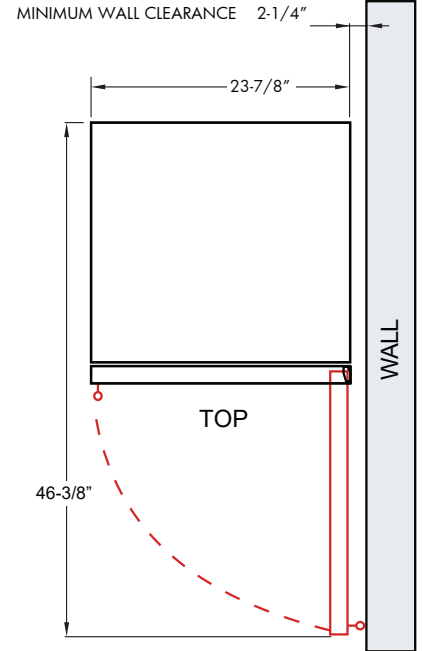

Removable 6 Bottle Wine Cradle included.

Optional Pro Style handle included

STORE UP TO 145 (12oz) CANS - READY TO SERVE AT 34° to 50° F
AND STILL FIND JUST WHAT YOU ARE LOOKING FOR

Your XO Beverage Center comes with clear glass - fully telescoping shelves. No more fumbling about or emptying shelves to find what you are looking for. Simply extend the shelf out to see what is in the back. And because beverages come in all shapes and sizes, you can easily and quickly adjust the height of the shelves to 15 different positions.

www.xoappliance.com

MODEL: XOU24BCSF_*

24" BEVERAGE CENTER

*Specify **R** for right hand hinge - or - **L** for left hand hinge

FRONT

RIGHT HAND HINGE MODEL SHOWN

SIDE

ROUGH-IN

THE 6' FLAT PLUG POWER CORD SUPPLIED ON YOUR XO WINE COOLER ENSURES AN EASY FLUSH INSTALLATION

TIP: IN TIGHT INSTALLATIONS CUT THROUGH AN ADJACENT CABINET WALL TO REACH AN OUTLET INSTALLED THERE

XOU24BCSF_SPECreVA
9/2019
Not responsible for typographical errors or misprints

SPECIFICATIONS

Size	24"
Dimensions	23 7/8"W x 34 1/8"H x 23 1/4"D
Installation Type	Built-in / Freestanding
Refrigerant Type	R600a
Electrical	115V 60Hz 1.5A USE DEDICATED 15A CIRCUIT
Temperature Range	34° - 50° F HOLDS UP TO (145) 12oz CANS