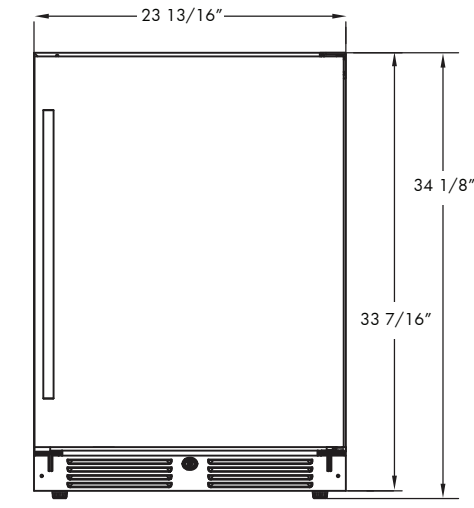

XO

EASY TO STORE
EASY TO FIND

XOU24BCSF

BEVERAGE CENTER | REFRIGERATOR

**FIND
EVERYTHING
FAST**

Clear glass shelves fully extend to reveal their contents and easily adjust to 15 different heights to accommodate your needs.

Removable 6 Bottle Wine Cradle included.

Optional Pro Style handle included

STORE UP TO 145 (12oz) CANS - READY TO SERVE AT 34° to 50° F
AND STILL FIND JUST WHAT YOU ARE LOOKING FOR

Your XO Beverage Center comes with clear glass - fully telescoping shelves. No more fumbling about or emptying shelves to find what you are looking for. Simply extend the shelf out to see what is in the back. And because beverages come in all shapes and sizes, you can easily and quickly adjust the height of the shelves to 15 different positions.

www.xoappliance.com

MODEL: XOU24BCSF_*

24" BEVERAGE CENTER

*Specify **R** for right hand hinge - or - **L** for left hand hinge

FRONT

RIGHT HAND HINGE MODEL SHOWN

SIDE

ROUGH-IN

SPECIFICATIONS

Size	24"
Dimensions	23 7/8"W x 34 1/8"H x 23 1/4"D
Installation Type	Built-in / Freestanding
Refrigerant Type	R600a
Electrical	115V 60Hz 1.5A USE DEDICATED 15A CIRCUIT
Temperature Range	34° - 50° F HOLDS UP TO (145) 12oz CANS