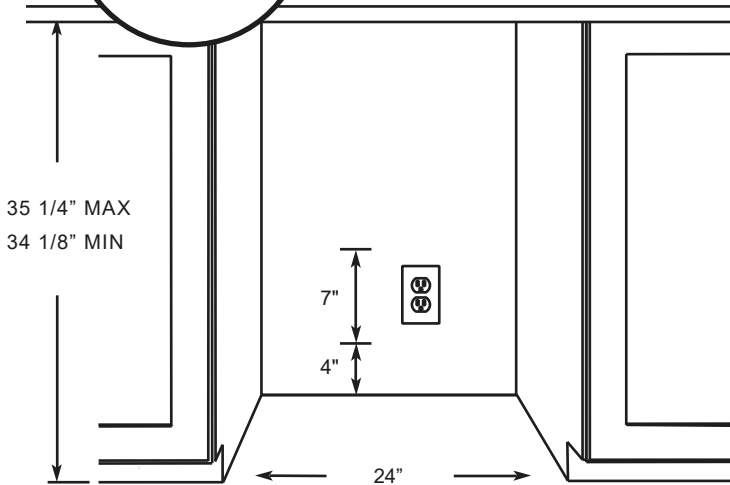

Removable 6 Bottle Wine Cradle included.

Optional Pro Style handle included

STORE UP TO 145 (12oz) CANS - READY TO SERVE AT 34° to 50° F
AND STILL FIND JUST WHAT YOU ARE LOOKING FOR

Your XO Beverage Center comes with clear glass - fully telescoping shelves. No more fumbling about or emptying shelves to find what you are looking for. Simply extend the shelf out to see what is in the back. And because beverages come in all shapes and sizes, you can easily and quickly adjust the height of the shelves to 15 different positions.

www.xoappliance.com

MODEL: XOU24BCGS_*

24" BEVERAGE CENTER

*Specify **R** for right hand hinge - or - **L** for left hand hinge

ROUGH-IN

SPECIFICATIONS

THE 6' FLAT PLUG POWER CORD SUPPLIED ON YOUR XO WINE COOLER ENSURES AN EASY FLUSH INSTALLATION

Size	24"
Dimensions	23 7/8"W x 34 1/8"H x 23 1/4"D
Installation Type	Built-in / Freestanding
Refrigerant Type	R600a
Electrical	115V 60Hz 1.5A USE DEDICATED 15A CIRCUIT
Temperature Range	34° - 50° F HOLDS UP TO (145) 12oz CANS