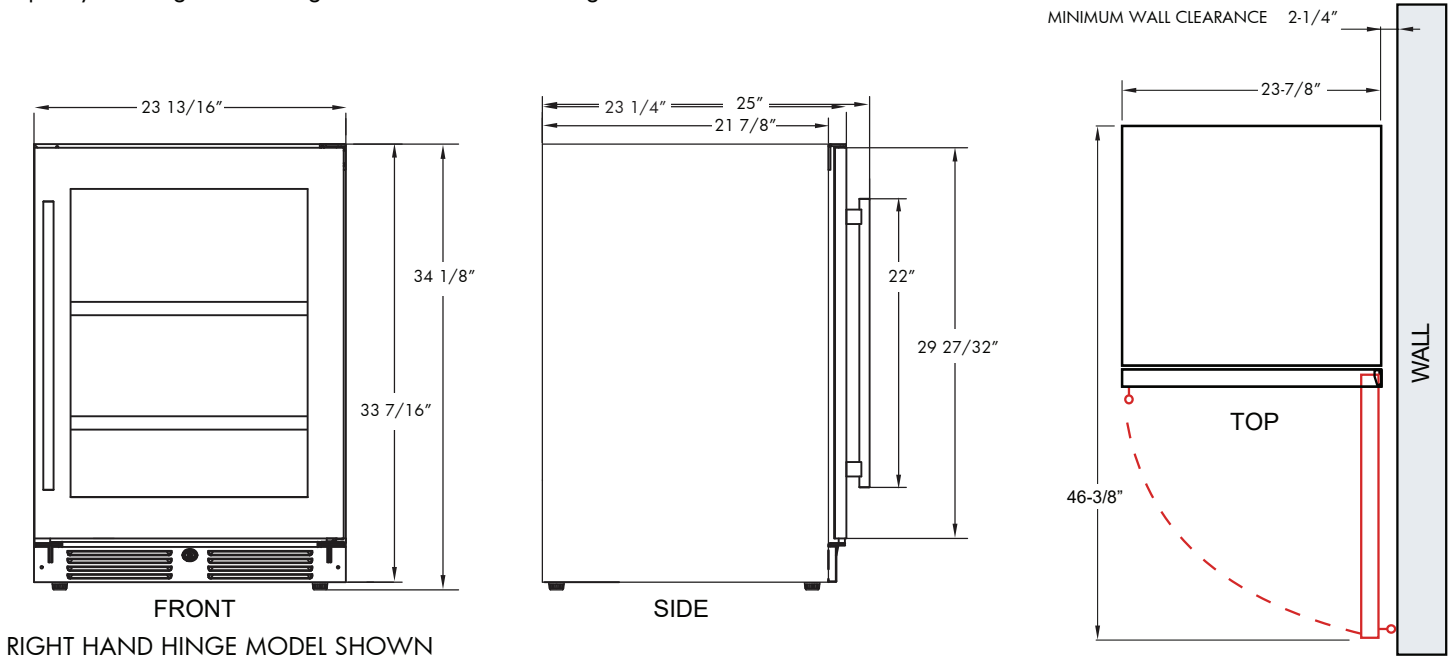

MODEL: XOU24BCGS_*

24" BEVERAGE CENTER

*Specify **R** for right hand hinge - or - **L** for left hand hinge

ROUGH-IN

SPECIFICATIONS