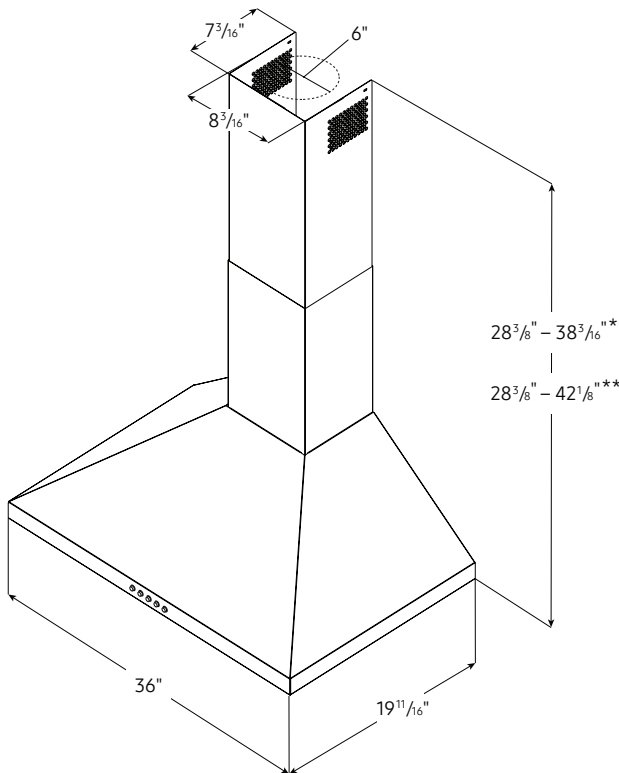

Dimensions and Clearance

- For Vented Installation
- ** For Non-Vented Recirculating Installation