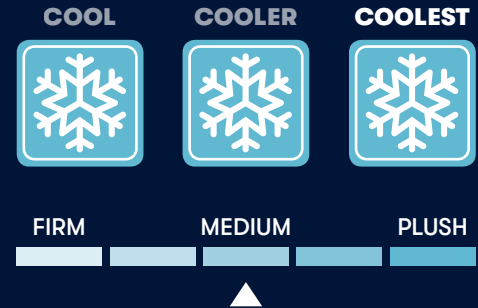

**i**comfort<sup>®</sup>  
BY SERTA

**CF3000**

MEDIUM  
12" Profile

**Max Cold™ Cover**

Made from super cool high-performance fibers for an instant cool-to-the-touch sensation.

**UltraCold System™**

This premium cooling technology is engineered to work hard at absorbing excess heat from your body while you sleep comfortably.