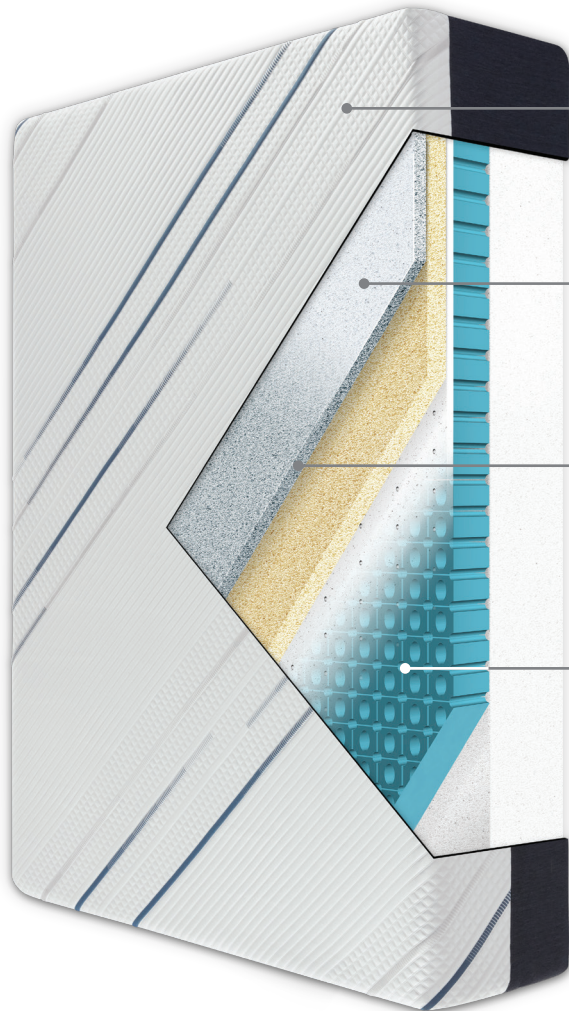

**i**comfort<sup>®</sup>  
BY SERTA

**CF4000**  
PLUSH  
13.5" Profile

**Max Cold™ Cover**

Made from super cool high-performance fibers for an instant cool-to-the-touch sensation.

**UltraCold System™**

This premium cooling technology is engineered to work hard at absorbing excess heat from your body while you sleep comfortably.

**Carbon Fiber Memory Foam**

Carbon fibers embedded in the foam channel heat away from your body and provide exceptional strength for back and neck support.

**Air Support™ Foam**

Exclusive air-cushion technology moves with your body and smartly contours around it to help alleviate aches and pains caused by pressure points.