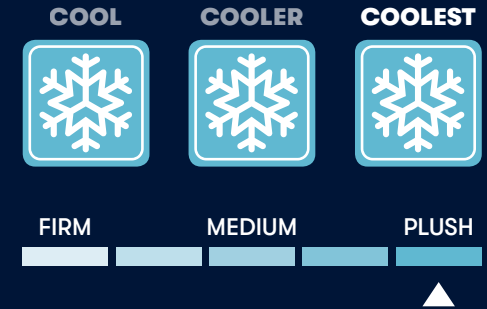

**i**comfort<sup>®</sup>  
BY SERTA

**CF4000**  
PLUSH  
13.5" Profile

**Max Cold™ Cover**

Made from super cool high-performance fibers for an instant cool-to-the-touch sensation.

**UltraCold System™**

This premium cooling technology is engineered to work hard at absorbing excess heat from your body while you sleep comfortably.

**Carbon Fiber Memory Foam**

Carbon fibers embedded in the foam channel heat away from your body and provide exceptional strength for back and neck support.

**Air Support™ Foam**

Exclusive air-cushion technology moves with your body and smartly contours around it to help alleviate aches and pains caused by pressure points.