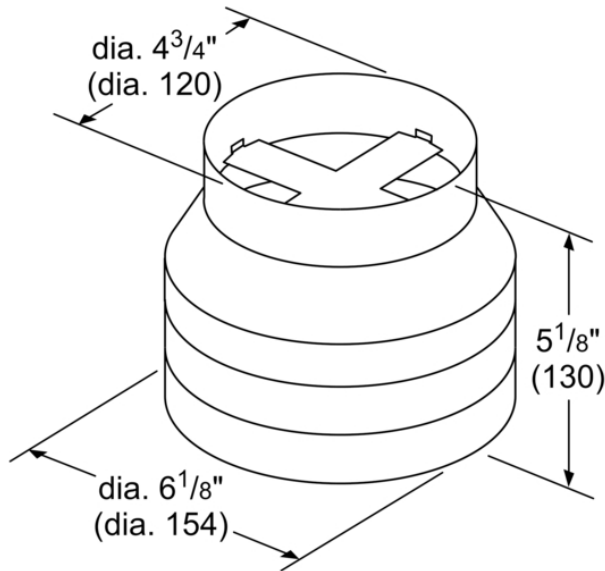

HUIRED56UC

CFM Reducer Kit - 36" Pull-Out Hoods

500 Series - 36" HUI

Features and Benefits

Notes: All height, width and depth dimensions are shown in inches. *Please refer to installation instructions prior to making cutout. BSH reserves the absolute and unrestricted right to change product materials and specifications, at any time, without notice. Consult the product's installation instructions for final dimensional data and other details. Applicable product warranty can be found in a accompanying product literature or you may contact your account manager for further details.

Litho Date: 10/2022

HUIRED56UC

CFM Reducer Kit - 36" Pull-Out Hoods

500 Series - 36" HUI

measurements in inches (mm)

Features

Product Description	
Brand	Accessory Bosch
Product name / series name	
SKU	HUIRED56UC
Internal article number	00000000012011655
EAN code	4242002942407
Product packaging dimensions (HxWxD)	
Net weight	1.000
	2
Quantity per packing unit	
Standard number of units per pallet	36
UPC code	825225923749
Product image	MCSA01684368_G3801_HUIRED56UC_1132122_0

Technical Specification

Notes: All height, width and depth dimensions are shown in inches. *Please refer to installation instructions prior to making cutout. BSH reserves the absolute and unrestricted right to change product materials and specifications, at any time, without notice. Consult the product's installation instructions for final dimensional data and other details. Applicable product warranty can be found in a accompanying product literature or you may contact your account manager for further details.