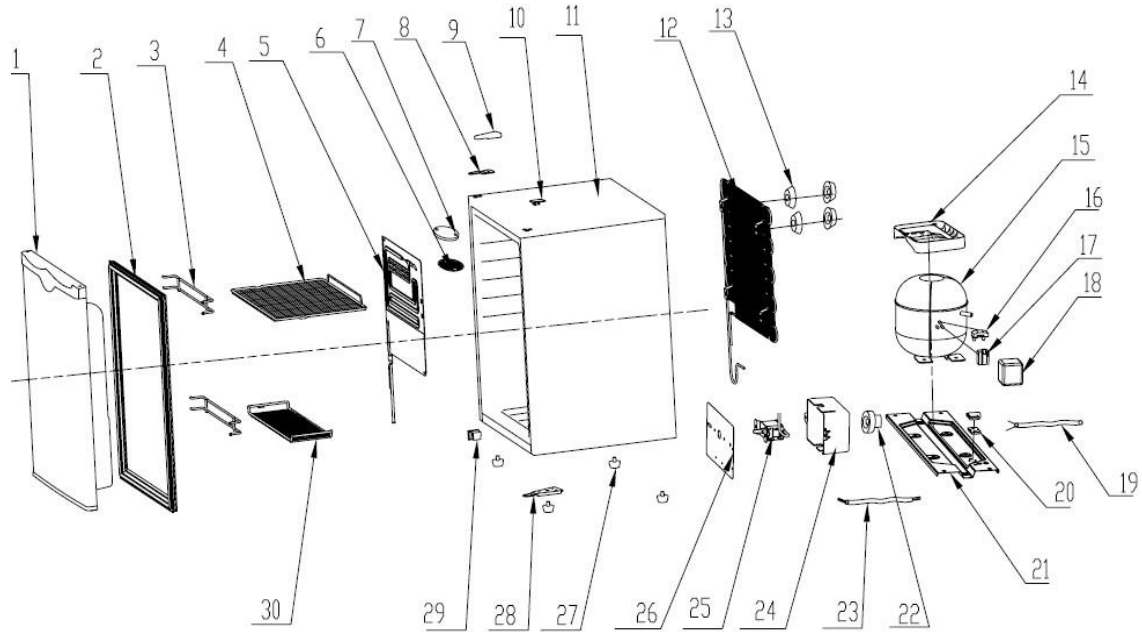

AR2416B Explosive view

No.	Part's name	Unit	Q'ty
1	Door		
2	Gasket	pcs	1
3	Door rack bar	Pcs	1
4	Upper shelf	pcs	2
5	Evaporator	pcs	1
6	Lamp	pcs	1
7	Lamp cover	pcs	1
8	Hinge cover	pcs	1
9	Upper hinge	pcs	1
10	Hinge holes cover		1
11	Cabinet	pcs	1
12	Condenser	pcs	1
13	Lower rubber leg	pcs	1
14	Drip box	pcs	5
15	Compressor B35C5B	pcs	1
16	Overload protector	set	1
17	PTC starter	pcs	1
18	Compressor cover	pcs	1
19	Power cord	pcs	1
20	Wire holder	Pcs	1
21	Bottom plate	set	1
22	Thermostat knob	pcs	1
23	Compressor connecting wire	pcs	1
24	Thermostat cover	pcs	1
25	Thermostat (WPF11-500)	pcs	1
26	Thermostat parting board	pcs	1
27	Higher rubber leg	pcs	1
28	Lower hinge	pcs	3
29	Lamp switch	pcs	1
30	Lower shelf	pcs	1