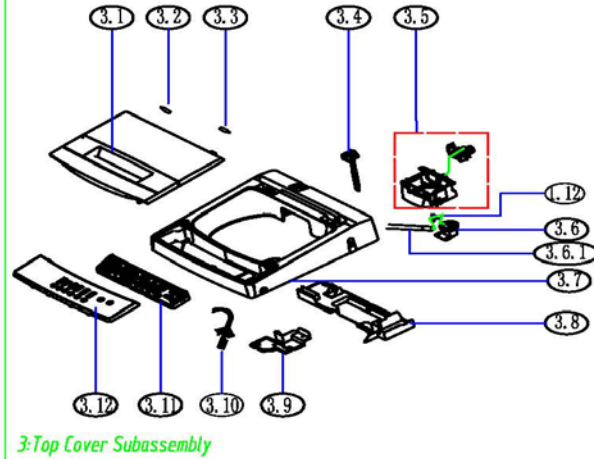

# Exploded View

2: Spin Tub Subassembly

4: Outer Tub Subassembly

No.	Part Name	Quantity	Part Code
1.1	Outer Tub Cover	1.0	12138000039067
1.2	Impeller Cover	1.0	12138000039033
1.3	Screw	1.0	11301017000001
1.4	Impeller	1.0	12138000039060
1.5	Washer	1.0	11300414000006
1.6	Suspend System	1.0	12938000000164
1.7	The Drainage Overflow Hose	1.0	12138000002882
1.8	Middle Hose Assembly	1.0	12638000000763
1.9	Cabinet Base Assembly	1.0	12138000039038
1.9.1	Stationary Foot	3.0	12638000000055
1.9.2	Adjustable Foot Assembly	1.0	12138000039064
1.10	Water Inlet Hose Assembly	1.0	12038000000004
1.11	Water Inlet Hose Assembly	1.0	12038000000036
1.12	Clip Spring	1.0	12900101000807
1.13	Rear Cover	1.0	12138000039022
1.14	Handle	2.0	12138000039028
1.15	Cabinet Subassembly	1.0	12238000000829
1.16	Capacitor Assembly	1.0	17438000000102
1.17	Power Cord	1.0	17438000001850
1.18	Permanent magnet synchronous pump	1.0	11001011000307
1.19	Clip Spring	2.0	12900101000334
1.20	Hole Cover	2.0	12138000039052
2	Spin Tub Subassembly	1.0	12138000039048
2.1	Balance Ring Assembly	1.0	12138000039049
2.2	Filtering Cover Assembly	1.0	12138000039051
2.3	Tub Bottom Base	1.0	12138000039050
2.4	Coupling Plate	1.0	12238000000275
2.5	Stainless Steel Tub	1.0	12238000004962
3	Top Cover And Door Cover Assembly	1.0	12138000037008
3.1	Cover Assembly	1.0	P0000000850604
3.2	Damper	1.0	12938000000634
3.3	Damper	1.0	12938000000631
3.4	Impact Switch	1.0	17438000001313
3.5	Water Inlet Valve Cover Assembly	1.0	12238000003982
3.6	Water Level Sensor Assembly	1.0	17438000005262
3.6.1	Air Pipe	1.0	P0000000281151
3.7	Top Cover	1.0	P0000000850590
3.8	Breakwater Plate	1.0	12138000037009
3.9	Breakwater Plate	1.0	12138000039066
3.10	Internal Wire Assembly	1.0	17438000007182
3.11	PCB	1.0	17138000022365
3.12	Control Panel Assembly	1.0	12138000039061
4.1	Nut	3.0	11301512000037
4.2	Earth Wire Subassembly	1.0	17401108000478
4.3	Drain Valve Subassembly	1.0	12138000039062
4.4	Retractor	1.0	17438000007081
4.5	Screw	4.0	11301225000012
4.6	Bracket	1.0	12238000000477
4.7	Screw	4.0	11301225000012
4.8	Overflow Hose	1.0	12138000002909
4.9	Outer Tub Subordinate Assembly	1.0	12138000010038
4.9.1	Outer Tub Hole Cover	1.0	12138000001551
4.10	Clutch Body Subassembly	1.0	12938000000386
4.11	Lower Cushion	2.0	12138000002864
4.12	Single phase asynchronous motor	1.0	11002012025002
4.13	Screw	2.0	11301002000022
4.14	Motor Pulley Assembly	1.0	12338000000036
4.15	V-Belt	1.0	12638000000109