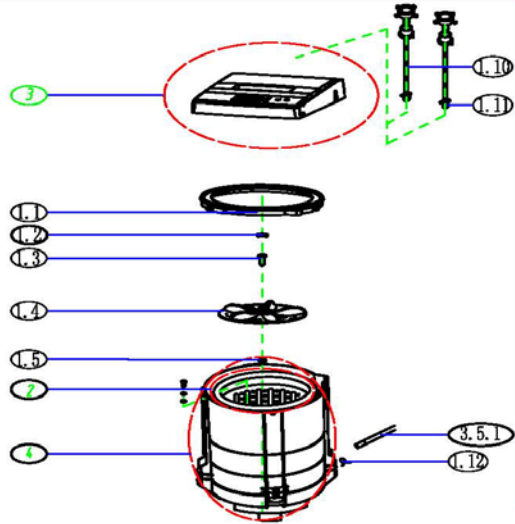

# Exploded View

2: Spin Tub Subassembly

4: Outer Tub Subassembly

No.	Part Name	Quantity	Part Code
1.1	Outer Tub Cover	1.0	12138000039067
1.2	Impeller Cover	1.0	12138000039033
1.3	Screw	1.0	11301017000001
1.4	Impeller	1.0	12138000039060
1.5	Washer	1.0	11300414000006
1.6	Suspend System	1.0	12938000000164
1.7	The Drainage Overflow Hose	1.0	12138000002882
1.8	Middle Hose Assembly	1.0	12638000000763
1.9	Cabinet Base Assembly	1.0	12138000039038
1.9.1	Stationary Foot	3.0	12638000000055
1.9.2	Adjustable Foot Assembly	1.0	12138000039064
1.10	Water Inlet Hose Assembly	1.0	12038000000004
1.11	Water Inlet Hose Assembly	1.0	12038000000036
1.12	Clip Spring	1.0	12900101000807
1.13	Rear Cover	1.0	12138000039022
1.14	Handle	2.0	12138000039028
1.15	Cabinet Subassembly	1.0	12238000000829
1.16	Capacitor Assembly	1.0	17438000000102
1.17	Power Cord	1.0	17438000001850
1.18	Permanent magnet synchronous pump	1.0	11001011000307
1.19	Clip Spring	2.0	12900101000334
1.20	Hole Cover	2.0	12138000039052
2	Spin Tub Subassembly	1.0	12138000039048
2.1	Balance Ring Assembly	1.0	12138000039049
2.2	Filtering Cover Assembly	1.0	12138000039051
2.3	Tub Bottom Base	1.0	12138000039050
2.4	Coupling Plate	1.0	12238000000275
2.5	Stainless Steel Tub	1.0	12238000004962
3	Top Cover And Door Cover Assembly	1.0	12138000037008
3.1	Cover Assembly	1.0	P0000000850604
3.2	Damper	1.0	12938000000634
3.3	Damper	1.0	12938000000631
3.4	Impact Switch	1.0	17438000001313
3.5	Water Inlet Valve Cover Assembly	1.0	12238000003982
3.6	Water Level Sensor Assembly	1.0	17438000005262
3.6.1	Air Pipe	1.0	P0000000281151
3.7	Top Cover	1.0	P0000000850590
3.8	Breakwater Plate	1.0	12138000037009
3.9	Breakwater Plate	1.0	12138000039066
3.10	Internal Wire Assembly	1.0	17438000007182
3.11	PCB	1.0	17138000022365
3.12	Control Panel Assembly	1.0	12138000039061
4.1	Nut	3.0	11301512000037
4.2	Earth Wire Subassembly	1.0	17401108000478
4.3	Drain Valve Subassembly	1.0	12138000039062
4.4	Retractor	1.0	17438000007081
4.5	Screw	4.0	11301225000012
4.6	Bracket	1.0	12238000000477
4.7	Screw	4.0	11301225000012
4.8	Overflow Hose	1.0	12138000002909
4.9	Outer Tub Subordinate Assembly	1.0	12138000010038
4.9.1	Outer Tub Hole Cover	1.0	12138000001551
4.10	Clutch Body Subassembly	1.0	12938000000386
4.11	Lower Cushion	2.0	12138000002864
4.12	Single phase asynchronous motor	1.0	11002012025002
4.13	Screw	2.0	11301002000022
4.14	Motor Pulley Assembly	1.0	12338000000036
4.15	V-Belt	1.0	12638000000109