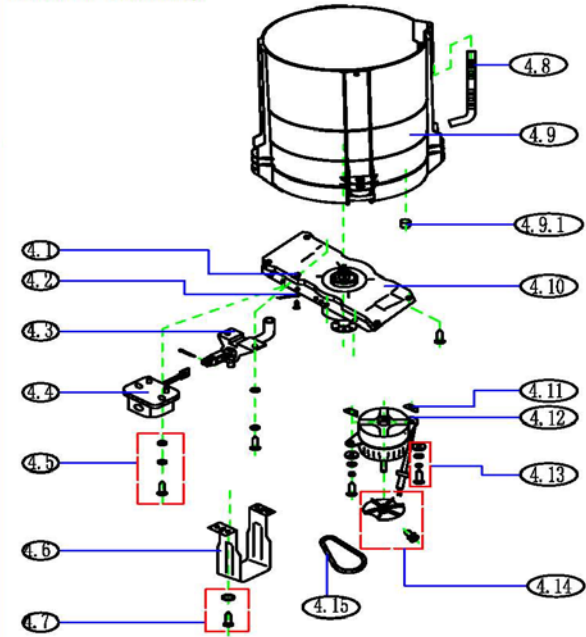

# Exploded View

2: Spin Tub Subassembly

4: Outer Tub Subassembly

No.	Part Name	Quantity	Part Code
1.1	Outer Tub Cover	1.0	12138000039067
1.2	Impeller Cover	1.0	12138000039033
1.3	Screw	1.0	11301017000001
1.4	Impeller	1.0	12138000039060
1.5	Washer	1.0	11300414000006
1.6	Suspend System	1.0	12938000000164
1.7	The Drainage Overflow Hose	1.0	12138000002882
1.8	Middle Hose Assembly	1.0	12638000000763
1.9	Cabinet Base Assembly	1.0	12138000039038
1.9.1	Stationary Foot	3.0	12638000000055
1.9.2	Adjustable Foot Assembly	1.0	12138000039064
1.10	Water Inlet Hose Assembly	1.0	12038000000004
1.11	Water Inlet Hose Assembly	1.0	12038000000036
1.12	Clip Spring	1.0	12900101000807
1.13	Rear Cover	1.0	12138000039022
1.14	Handle	2.0	12138000039028
1.15	Cabinet Subassembly	1.0	12238000000829
1.16	Capacitor Assembly	1.0	17438000000102
1.17	Power Cord	1.0	17438000001850
1.18	Permanent magnet synchronous pump	1.0	11001011000307
1.19	Clip Spring	2.0	12900101000334
1.20	Hole Cover	2.0	12138000039052
2	Spin Tub Subassembly	1.0	12138000039048
2.1	Balance Ring Assembly	1.0	12138000039049
2.2	Filtering Cover Assembly	1.0	12138000039051
2.3	Tub Bottom Base	1.0	12138000039050
2.4	Coupling Plate	1.0	12238000000275
2.5	Stainless Steel Tub	1.0	12238000004962
3	Top Cover And Door Cover Assembly	1.0	12138000037008
3.1	Cover Assembly	1.0	P0000000850604
3.2	Damper	1.0	12938000000634
3.3	Damper	1.0	12938000000631
3.4	Impact Switch	1.0	17438000001313
3.5	Water Inlet Valve Cover Assembly	1.0	12238000003982
3.6	Water Level Sensor Assembly	1.0	17438000005262
3.6.1	Air Pipe	1.0	P0000000281151
3.7	Top Cover	1.0	P0000000850590
3.8	Breakwater Plate	1.0	12138000037009
3.9	Breakwater Plate	1.0	12138000039066
3.10	Internal Wire Assembly	1.0	17438000007182
3.11	PCB	1.0	17138000022365
3.12	Control Panel Assembly	1.0	12138000039061
4.1	Nut	3.0	11301512000037
4.2	Earth Wire Subassembly	1.0	17401108000478
4.3	Drain Valve Subassembly	1.0	12138000039062
4.4	Retractor	1.0	17438000007081
4.5	Screw	4.0	11301225000012
4.6	Bracket	1.0	12238000000477
4.7	Screw	4.0	11301225000012
4.8	Overflow Hose	1.0	12138000002909
4.9	Outer Tub Subordinate Assembly	1.0	12138000010038
4.9.1	Outer Tub Hole Cover	1.0	12138000001551
4.10	Clutch Body Subassembly	1.0	12938000000386
4.11	Lower Cushion	2.0	12138000002864
4.12	Single phase asynchronous motor	1.0	11002012025002
4.13	Screw	2.0	11301002000022
4.14	Motor Pulley Assembly	1.0	12338000000036
4.15	V-Belt	1.0	12638000000109