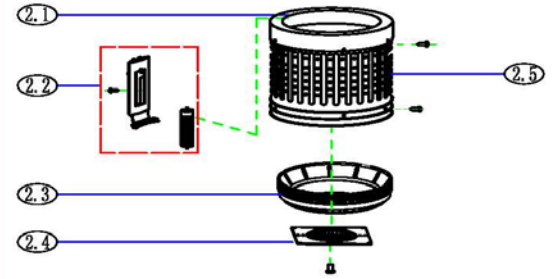

# Exploded View

2: Spin Tub Subassembly

4: Outer Tub Subassembly

No.	Part Name	Quantity	Part Code
1.1	Outer Tub Cover	1.0	12138000039067
1.2	Impeller Cover	1.0	12138000039033
1.3	Screw	1.0	11301017000001
1.4	Impeller	1.0	12138000039060
1.5	Washer	1.0	11300414000006
1.6	Suspend System	1.0	12938000000164
1.7	The Drainage Overflow Hose	1.0	12138000002882
1.8	Middle Hose Assembly	1.0	12638000000763
1.9	Cabinet Base Assembly	1.0	12138000039038
1.9.1	Stationary Foot	3.0	12638000000055
1.9.2	Adjustable Foot Assembly	1.0	12138000039064
1.10	Water Inlet Hose Assembly	1.0	12038000000004
1.11	Water Inlet Hose Assembly	1.0	12038000000036
1.12	Clip Spring	1.0	12900101000807
1.13	Rear Cover	1.0	12138000039022
1.14	Handle	2.0	12138000039028
1.15	Cabinet Subassembly	1.0	12238000000829
1.16	Capacitor Assembly	1.0	17438000000102
1.17	Power Cord	1.0	17438000001850
1.18	Permanent magnet synchronous pump	1.0	11001011000307
1.19	Clip Spring	2.0	12900101000334
1.20	Hole Cover	2.0	12138000039052
2	Spin Tub Subassembly	1.0	12138000039048
2.1	Balance Ring Assembly	1.0	12138000039049
2.2	Filtering Cover Assembly	1.0	12138000039051
2.3	Tub Bottom Base	1.0	12138000039050
2.4	Coupling Plate	1.0	12238000000275
2.5	Stainless Steel Tub	1.0	12238000004962
3	Top Cover And Door Cover Assembly	1.0	12138000037008
3.1	Cover Assembly	1.0	P0000000850604
3.2	Damper	1.0	12938000000634
3.3	Damper	1.0	12938000000631
3.4	Impact Switch	1.0	17438000001313
3.5	Water Inlet Valve Cover Assembly	1.0	12238000003982
3.6	Water Level Sensor Assembly	1.0	17438000005262
3.6.1	Air Pipe	1.0	P0000000281151
3.7	Top Cover	1.0	P0000000850590
3.8	Breakwater Plate	1.0	12138000037009
3.9	Breakwater Plate	1.0	12138000039066
3.10	Internal Wire Assembly	1.0	17438000007182
3.11	PCB	1.0	17138000022365
3.12	Control Panel Assembly	1.0	12138000039061
4.1	Nut	3.0	11301512000037
4.2	Earth Wire Subassembly	1.0	17401108000478
4.3	Drain Valve Subassembly	1.0	12138000039062
4.4	Retractor	1.0	17438000007081
4.5	Screw	4.0	11301225000012
4.6	Bracket	1.0	12238000000477
4.7	Screw	4.0	11301225000012
4.8	Overflow Hose	1.0	12138000002909
4.9	Outer Tub Subordinate Assembly	1.0	12138000010038
4.9.1	Outer Tub Hole Cover	1.0	12138000001551
4.10	Clutch Body Subassembly	1.0	12938000000386
4.11	Lower Cushion	2.0	12138000002864
4.12	Single phase asynchronous motor	1.0	11002012025002
4.13	Screw	2.0	11301002000022
4.14	Motor Pulley Assembly	1.0	12338000000036
4.15	V-Belt	1.0	12638000000109