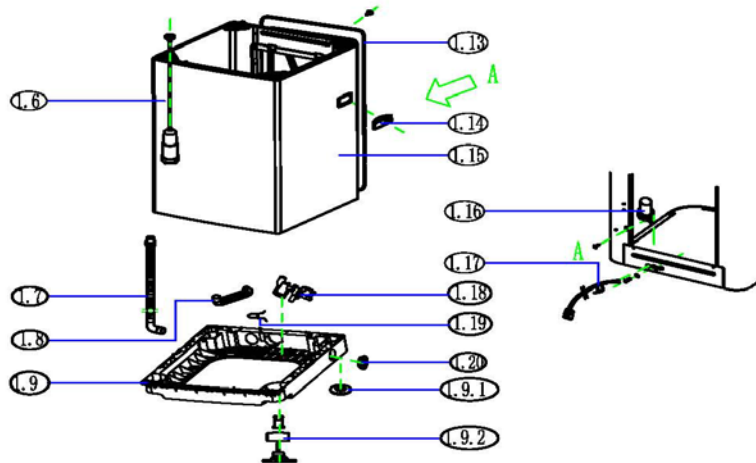

# Exploded View

2: Spin Tub Subassembly

4: Outer Tub Subassembly

No.	Part Name	Quantity	Part Code
1.1	Outer Tub Cover	1.0	12138000039067
1.2	Impeller Cover	1.0	12138000039033
1.3	Screw	1.0	11301017000001
1.4	Impeller	1.0	12138000039060
1.5	Washer	1.0	11300414000006
1.6	Suspend System	1.0	12938000000164
1.7	The Drainage Overflow Hose	1.0	12138000002882
1.8	Middle Hose Assembly	1.0	12638000000763
1.9	Cabinet Base Assembly	1.0	12138000039038
1.9.1	Stationary Foot	3.0	12638000000055
1.9.2	Adjustable Foot Assembly	1.0	12138000039064
1.10	Water Inlet Hose Assembly	1.0	12038000000004
1.11	Water Inlet Hose Assembly	1.0	12038000000036
1.12	Clip Spring	1.0	12900101000807
1.13	Rear Cover	1.0	12138000039022
1.14	Handle	2.0	12138000039028
1.15	Cabinet Subassembly	1.0	12238000000829
1.16	Capacitor Assembly	1.0	17438000000102
1.17	Power Cord	1.0	17438000001850
1.18	Permanent magnet synchronous pump	1.0	11001011000307
1.19	Clip Spring	2.0	12900101000334
1.20	Hole Cover	2.0	12138000039052
2	Spin Tub Subassembly	1.0	12138000039048
2.1	Balance Ring Assembly	1.0	12138000039049
2.2	Filtering Cover Assembly	1.0	12138000039051
2.3	Tub Bottom Base	1.0	12138000039050
2.4	Coupling Plate	1.0	12238000000275
2.5	Stainless Steel Tub	1.0	12238000004962
3	Top Cover And Door Cover Assembly	1.0	12138000037008
3.1	Cover Assembly	1.0	P0000000850604
3.2	Damper	1.0	12938000000634
3.3	Damper	1.0	12938000000631
3.4	Impact Switch	1.0	17438000001313
3.5	Water Inlet Valve Cover Assembly	1.0	12238000003982
3.6	Water Level Sensor Assembly	1.0	17438000005262
3.6.1	Air Pipe	1.0	P0000000281151
3.7	Top Cover	1.0	P0000000850590
3.8	Breakwater Plate	1.0	12138000037009
3.9	Breakwater Plate	1.0	12138000039066
3.10	Internal Wire Assembly	1.0	17438000007182
3.11	PCB	1.0	17138000022365
3.12	Control Panel Assembly	1.0	12138000039061
4.1	Nut	3.0	11301512000037
4.2	Earth Wire Subassembly	1.0	17401108000478
4.3	Drain Valve Subassembly	1.0	12138000039062
4.4	Retractor	1.0	17438000007081
4.5	Screw	4.0	11301225000012
4.6	Bracket	1.0	12238000000477
4.7	Screw	4.0	11301225000012
4.8	Overflow Hose	1.0	12138000002909
4.9	Outer Tub Subordinate Assembly	1.0	12138000010038
4.9.1	Outer Tub Hole Cover	1.0	12138000001551
4.10	Clutch Body Subassembly	1.0	12938000000386
4.11	Lower Cushion	2.0	12138000002864
4.12	Single phase asynchronous motor	1.0	11002012025002
4.13	Screw	2.0	11301002000022
4.14	Motor Pulley Assembly	1.0	12338000000036
4.15	V-Belt	1.0	12638000000109