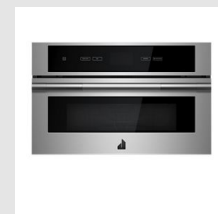

JMC2430IL

Dimensions

Capacity: 1-2/5

Depth With Door Open 90 Degree: 35-5/8 in

Depth: 25-1/2 in

Height: 19-7/8 in

Width: 29-3/4 in

Controls

Number of Quick Touch/One-Touch Selections: 1

Convenience Cooking Controls: Yes

Design Type

Design Expression: RISE™

Electrical

Hz: 60

Watts: 3300