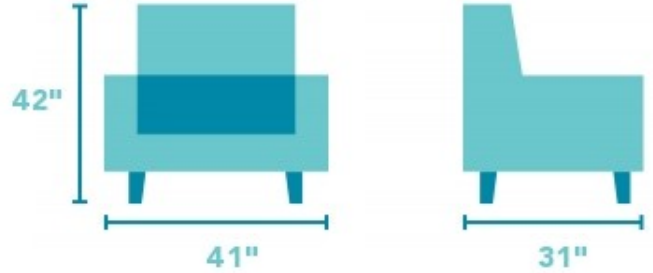

FLEXSTEEL

Kenner

FABRIC POWER LIFT RECLINER WITH POWER HEADREST | 1912-55PH

41"W x 31"D x 42"H
19"SH x 21"SW x 19"SD x 25"AH
Open Depth: 72"

Product Details

- Blue Steel Spring unit
- Attached back cushion
- Attached high-density seat cushion
- 12 in. wall clearance
- Ten-button wired power hand control on the right-hand side of the recliner that allows you to control the lift, reclining, headrest, and lumbar mechanisms independently
- A single USB port is included on the top of the hand control
- Pocket on the right-hand side provides storage for the hand control and other belongings
- Removable back allows for easy lifting and maneuvering through doorways.

Clean lines with inviting comfort.

Kenner features a lift reclining system that allows people to recline or lifts them out of the seat. The divided back cushion features deep button tufting on the bottom to add depth to the style and to provide extra pockets of comfort for sink-in reclining. Kenner's easy-to-use hand control makes it an ideal piece for your home.