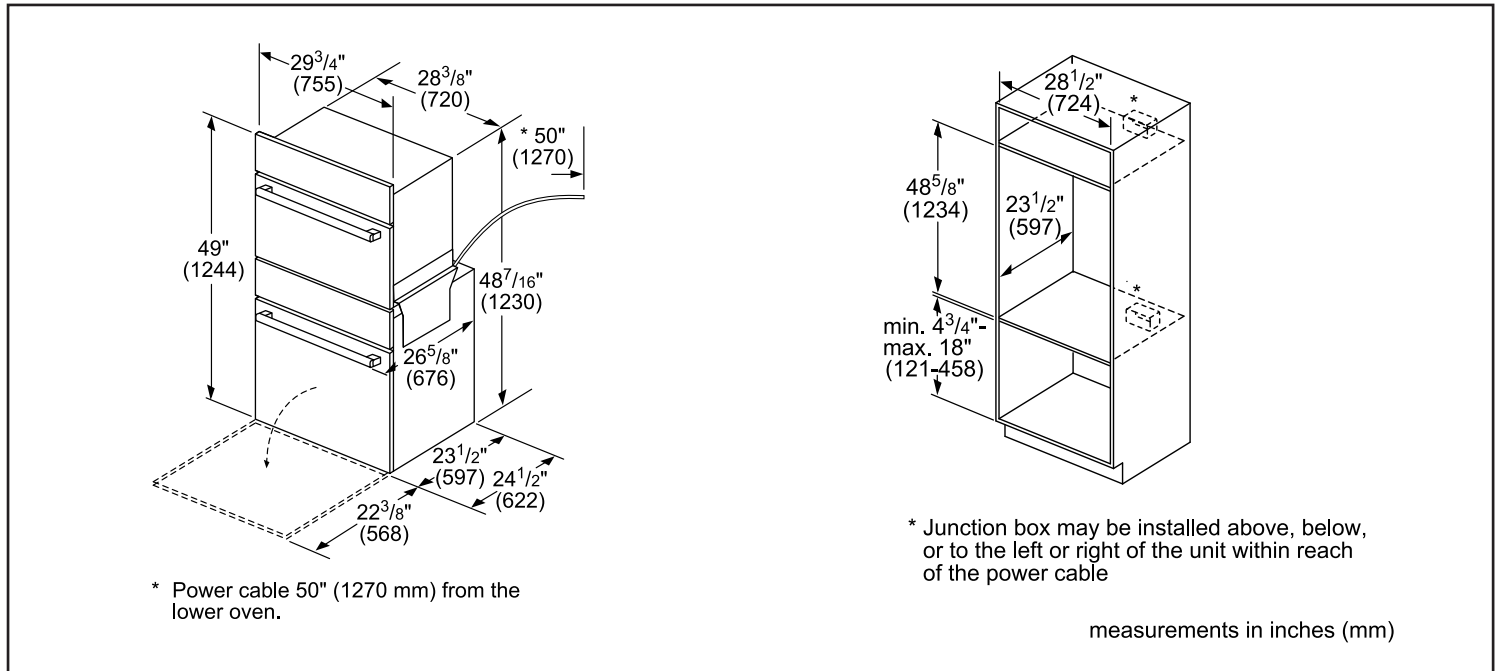

30" Speed Combination Oven

800 Series – Black Stainless Steel HBL8743UC

Installation Details

Accessories: To purchase Bosch accessories, cleaners & parts please visit www.bosch-home.com/us/store or call 1-800-944-2904 (Mon to Fri 5 am to 6 pm PST, Sat 6 am to 3 pm PST).

Notes: All height, width and depth dimensions are shown in inches. BSH reserves the absolute and unrestricted right to change product materials and specifications, at any time, without notice. Consult the product's installation instructions for final dimensional data and other details prior to making cutout.

Warranties: Please see Use & Care manual or Bosch website for statement of limited warranty.

For more information on our entire line of products, go to www.bosch-home.com/us or call 1-800-944-2904

© BSH Home Appliances Corporation. All rights reserved. Bosch is a registered trademark of Robert Bosch GmbH.