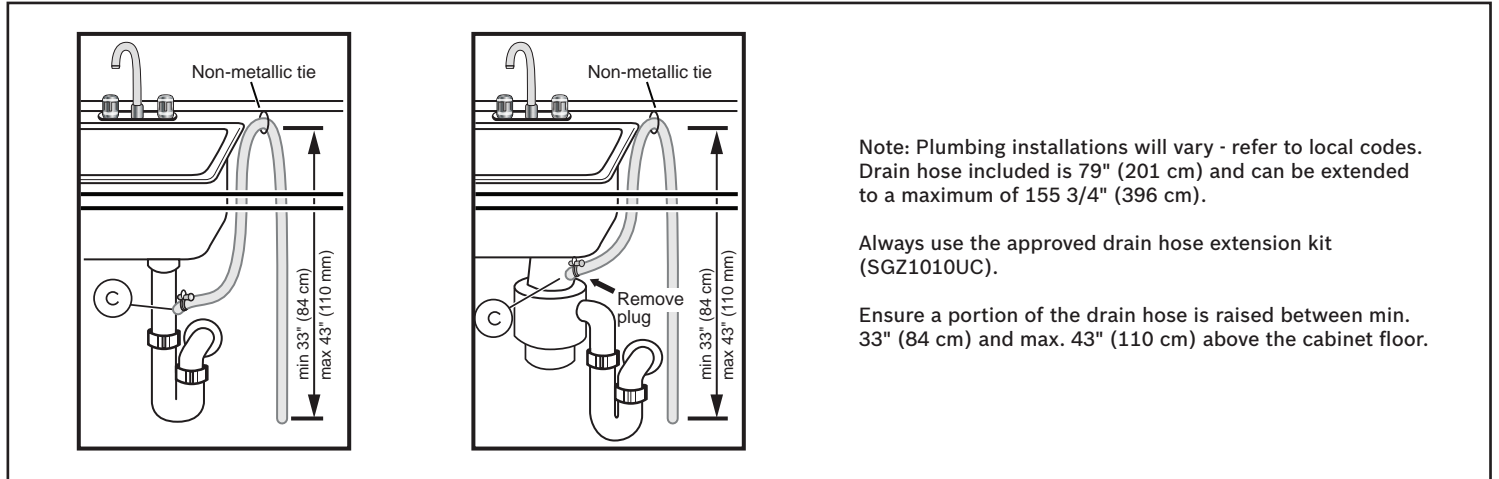

Notes: All height, width and depth dimensions are shown in inches. BSH reserves the absolute and unrestricted right to change product materials and specifications, at any time, without notice. Consult the product's installation instructions for final dimensional data and other details prior to making cutout.

24" Pocket Handle Dishwasher

800 Series – Stainless Steel SHPM78Z55N

BOSCH

Invented for life

Installation Details

Accessories: To purchase Bosch accessories, cleaners & parts please visit www.bosch-home.com/us/store or call 1-800-944-2904 (Mon to Fri 5 am to 6 pm PST, Sat 6 am to 3 pm PST).