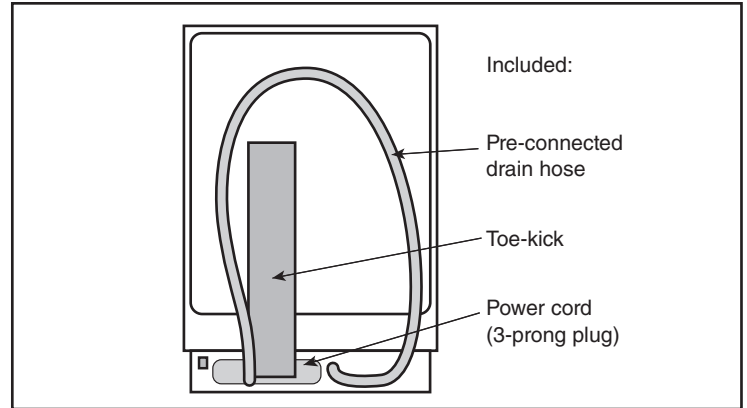

24" Pocket Handle Dishwasher

800 Series – Black Stainless Steel SHPM78Z54N

Installation Details

Accessories: To purchase Bosch accessories, cleaners & parts please visit www.bosch-home.com/us/store or call 1-800-944-2904 (Mon to Fri 5 am to 6 pm PST, Sat 6 am to 3 pm PST).

Notes: All height, width and depth dimensions are shown in inches. BSH reserves the absolute and unrestricted right to change product materials and specifications, at any time, without notice. Consult the product's installation instructions for final dimensional data and other details prior to making cutout.

Warranties: Please see Use & Care manual or Bosch website for statement of limited warranty.

For more information on our entire line of products, go to www.bosch-home.com/us or call 1-800-944-2904

© BSH Home Appliances Corporation. All rights reserved. Bosch is a registered trademark of Robert Bosch GmbH.