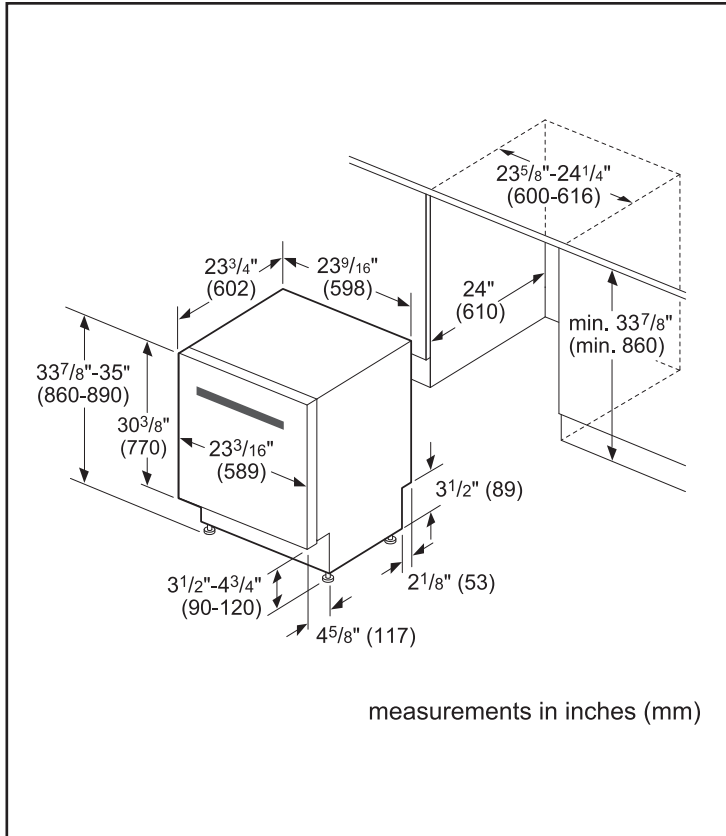

24" Pocket Handle Dishwasher

800 Series – Black Stainless Steel SHPM78Z54N

Installation Details

Accessories: To purchase Bosch accessories, cleaners & parts please visit www.bosch-home.com/us/store or call 1-800-944-2904 (Mon to Fri 5 am to 6 pm PST, Sat 6 am to 3 pm PST).

Notes: All height, width and depth dimensions are shown in inches. BSH reserves the absolute and unrestricted right to change product materials and specifications, at any time, without notice. Consult the product's installation instructions for final dimensional data and other details prior to making cutout.

Warranties: Please see Use & Care manual or Bosch website for statement of limited warranty.

For more information on our entire line of products, go to www.bosch-home.com/us or call 1-800-944-2904

© BSH Home Appliances Corporation. All rights reserved. Bosch is a registered trademark of Robert Bosch GmbH.