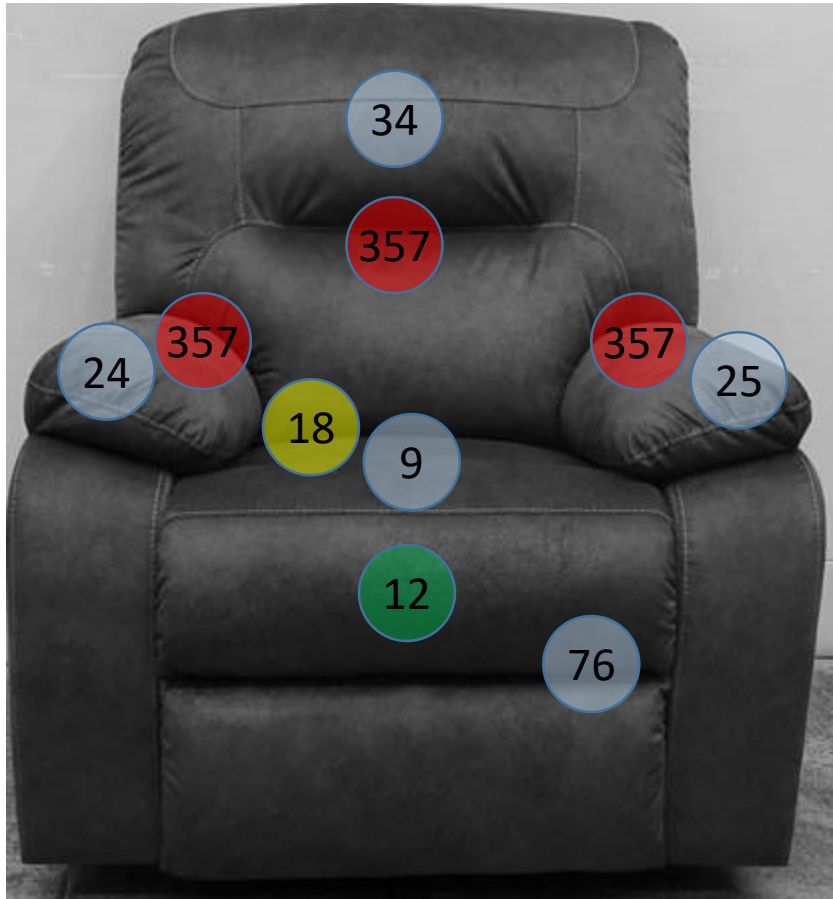

938-02-03-25

Call Out	Description
●	Blown Fiber
●	Cushion Chaise Pad - top Pad
●	Cushion Foam
●	KD Component
●	Cover

For more RPs' information, please see the following page.

425

227

396

149

426