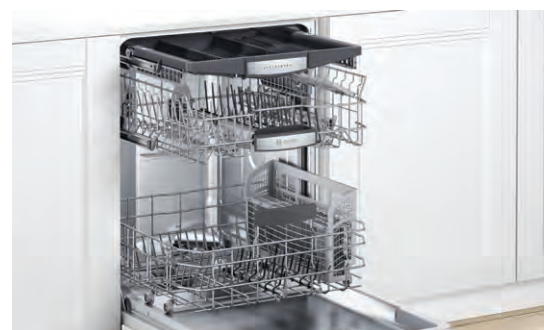

*Based on aggregate average drying performance of Bosch Dishwashers with CrystalDry on combined household load including plastics, glass, steel, and porcelain as compared to Bosch Dishwashers with PureDry. Drying performance may vary by dish type.

**Compared to a Bosch dishwasher with 2 racks.

Accessories: To purchase Bosch accessories, cleaners & parts please visit www.bosch-home.com/us/store or call 1-800-944-2904 (Mon to Fri 5 am to 6 pm PST, Sat 6 am to 3 pm PST).

Notes: All height, width and depth dimensions are shown in inches. BSH reserves the absolute and unrestricted right to change product materials and specifications, at any time, without notice. Consult the product's installation instructions for final dimensional data and other details prior to making cutout.

Warranties: Please see Use & Care manual or Bosch website for statement of limited warranty.

For more information on our entire line of products, go to www.bosch-home.com/us or call 1-800-944-2904

© BSH Home Appliances Corporation. All rights reserved. Bosch is a registered trademark of Robert Bosch GmbH.