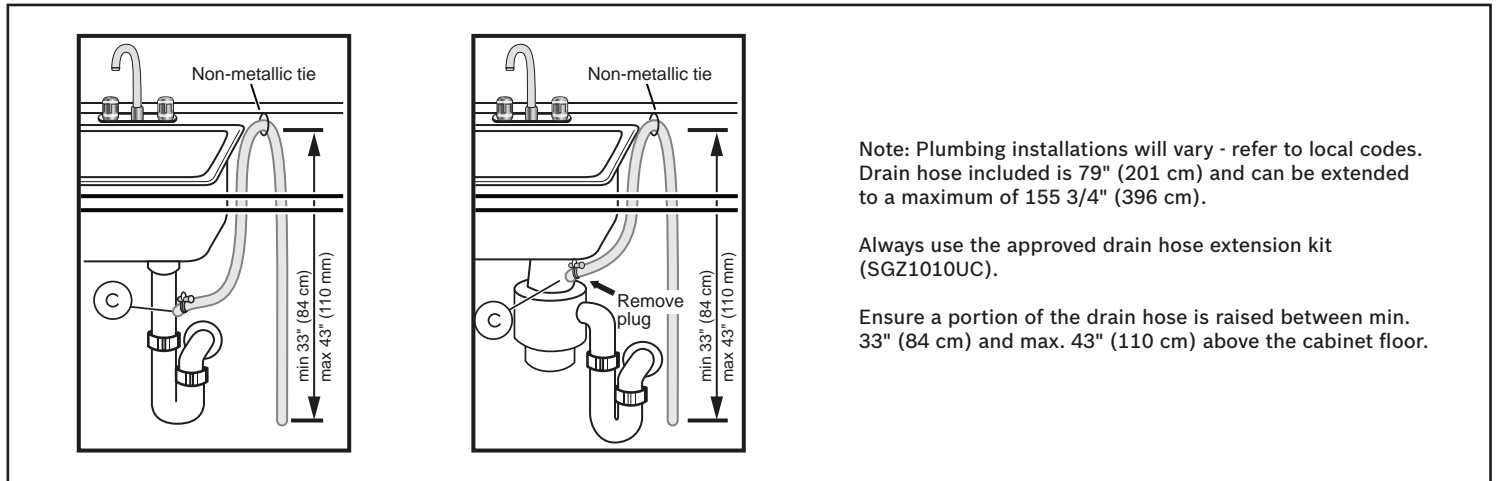

Notes: All height, width and depth dimensions are shown in inches. BSH reserves the absolute and unrestricted right to change product materials and specifications, at any time, without notice. Consult the product's installation instructions for final dimensional data and other details prior to making cutout.

24" Custom Panel Dishwasher

800 Series – Custom Panel SHVM78Z53N

BOSCH

Invented for life

Installation Details

Note: Plumbing installations will vary - refer to local codes. Drain hose included is 79" (201 cm) and can be extended to a maximum of 155 3/4" (396 cm).