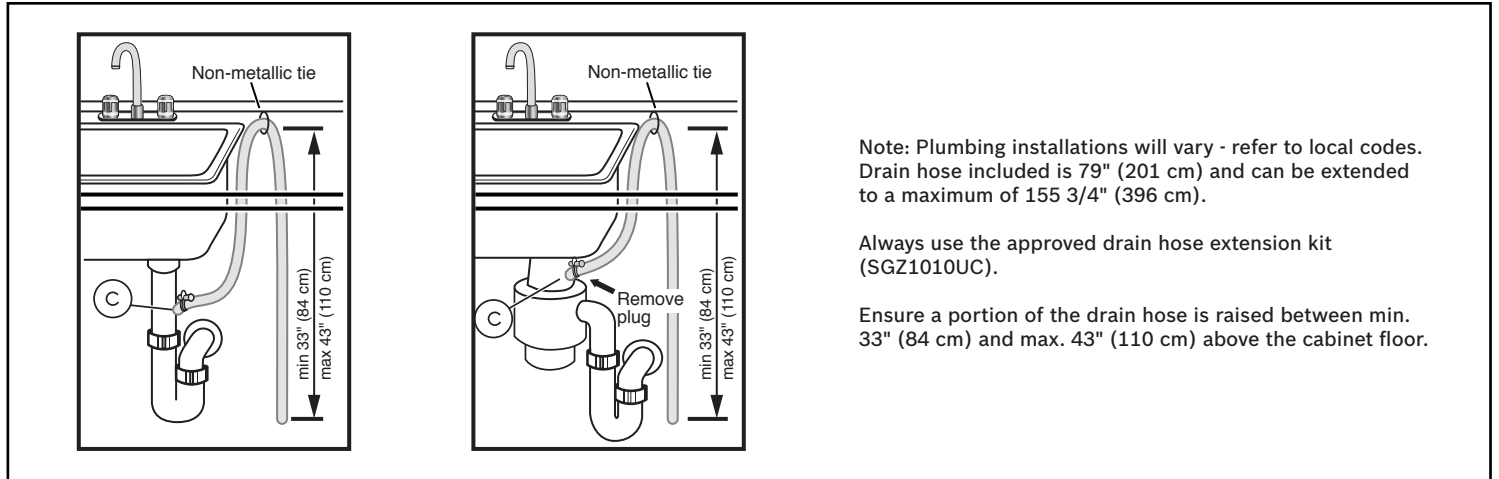

Notes: All height, width and depth dimensions are shown in inches. BSH reserves the absolute and unrestricted right to change product materials and specifications, at any time, without notice. Consult the product's installation instructions for final dimensional data and other details prior to making cutout.

24" Recessed Handle Dishwasher

800 Series – Stainless Steel SHEM78ZH5N

BOSCH

Invented for life

Installation Details

Accessories: To purchase Bosch accessories, cleaners & parts please visit www.bosch-home.com/us/store or call 1-800-944-2904 (Mon to Fri 5 am to 6 pm PST, Sat 6 am to 3 pm PST).