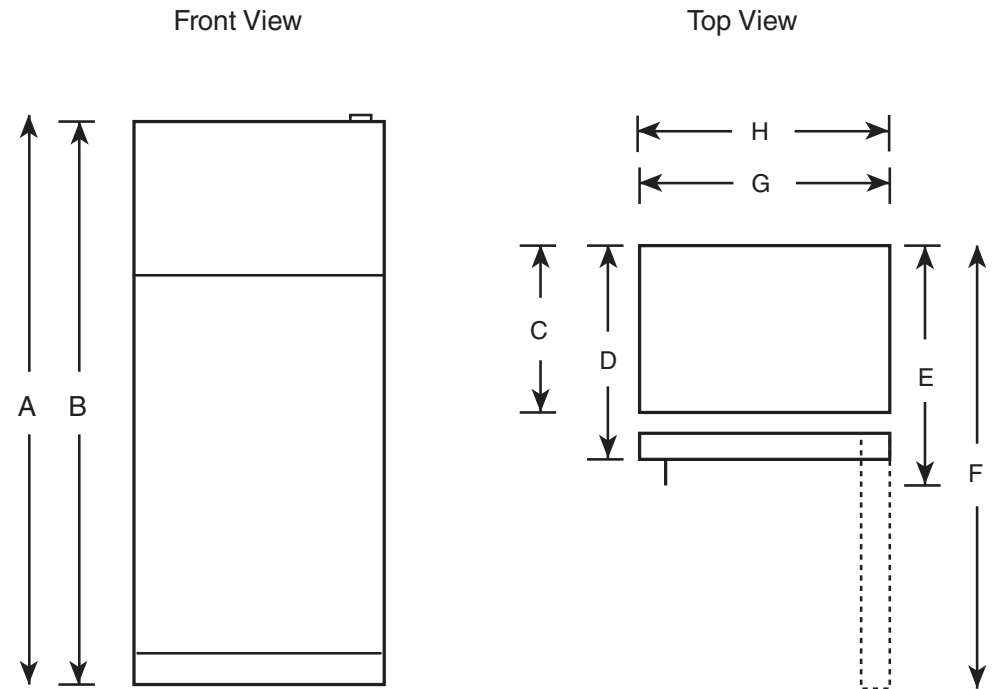

### Dimensions and Installation Information (in inches)

Overall Dimensions	Height to top of hinge (in.) <b>A</b>	<b>66-5/8</b>
	Height to top of case (in.) <b>B</b>	<b>65-7/8</b>
	Case depth without door (in.) <b>C</b>	<b>28-3/8</b>
	Case depth less door handle (in.) <b>D</b>	<b>32-1/8</b>
	Case depth with door handle (in.) <b>E</b>	<b>34-1/2</b>
	Depth with fresh food door open 90° (in.) <b>F</b>	<b>60</b>
	Width (in.) <b>G</b>	<b>29-1/2</b>
	Width with door open 90° inc. door handle (in.) <b>H</b>	<b>32-3/8</b>
Air Clearances	Each side (in.)	<b>1/8</b>
	Top (in.)	<b>1</b>
	Back (in.)	<b>2</b>