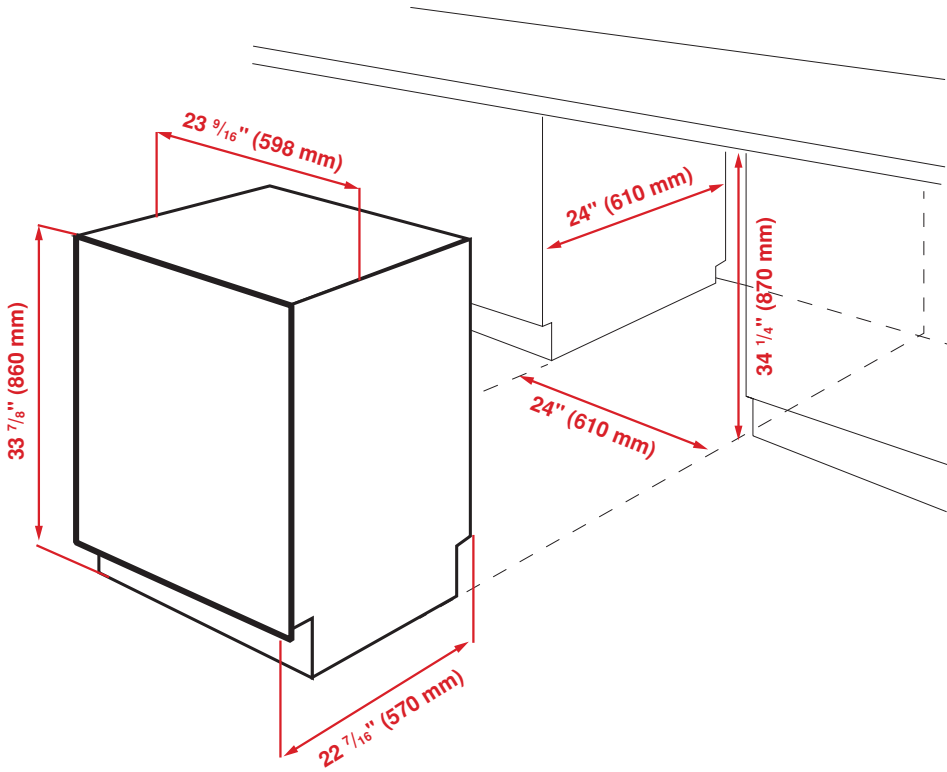

FINISH

Fingerprint-free Stainless Steel

DIMENSIONS (H x W x D)

33⁷/₈ x 23⁹/₁₆ x 22⁷/₁₆ in.

CONTROLS	
Control Type	Electronic Touch Control
Position	Front
MAIN FEATURES	
Loading Capacity (Place Settings)	16
Tub Material	Stainless Steel
DMFS Overflow Protection	Overflow Safety
5 Level Wash	Yes
Delay Timer	1/2 – 24 hours
Drying System	Active Ventilation
Brushless DC™ Motor	Yes
Turbidity Sensor	Yes
Silent Operation	45 dBA
All-in-1 Tablet Function	Automatic
Detergent Dispenser Type	Sliding Lid
Interior High Loop with Air Gap	Yes
FUNCTIONS	
Half Load Function	Yes
Sanitize Function	Yes
SuperGloss Function	Yes
PowerWash Function with Extra Spray Arm	Yes
PROGRAMS	
Number of Programs	8
Pots and Pans+ (167°F)	Yes
Regular Wash (142 – 145°F)	Yes
Auto Program (131 – 149°F)	Yes
MixWash+ (131 – 149°F)	Yes
Express Dry	Yes
China/Crystal (149°F)	Yes
Quick Wash (131°F)	Yes
Rinse & Hold	Yes
ProCare	Yes
DISPLAY	
Rinse Aid Indicator	Yes
RACK SYSTEM	
SmartFold Lower Rack Folding Tines	4
Cutlery Basket	Sliding
Upper Rack (Inset Shelves)	4
SmartFold Upper Rack Folding Tines	3
Adjustable Upper Rack	3 Positions, Adjustable When Loaded
3 rd Rack	Full-size
DIMENSIONS (DWT52800SSIH)	
H x W x D	33 ⁷ / ₈ x 23 ⁹ / ₁₆ x 22 ⁷ / ₁₆ in. (86.1 x 59.8 x 57 cm)
Product Weight	91.71 lb. (41.6 kg)
Packed H x W x D	35 x 25 ³ / ₈ x 26 in. (88.9 x 64.4 x 66.1 cm)
Packed Weight	98.32 lb. (44.6 kg)
ENVIRONMENTAL STANDARDS	
ENERGY STAR® Qualified	Yes — Most Energy Efficient 2018
Energy Consumption	225 kWh / year
Water Consumption	2.4 – 4.7 gal. / cycle

DIMENSIONS (DWT71600SS)	
H x W x D	33 7/8 x 23 9/16 x 22 7/16 in. (86.1 x 59.8 x 57 cm)
Product Weight	91.71 lb. (41.6 kg)
Packed H x W x D	35 x 25 3/8 x 26 in. (88.9 x 64.4 x 66.1 cm)
Packed Weight	98.32 lb. (44.6 kg)

DIMENSIONS (DWT71600WIH)	
H x W x D	33 7/8 x 23 9/16 x 22 7/16 in. (86.1 x 59.8 x 57 cm)
Product Weight	91.71 lb. (41.6 kg)
Packed H x W x D	35 x 25 3/8 x 26 in. (88.9 x 64.4 x 66.1 cm)
Packed Weight	98.32 lb. (44.6 kg)