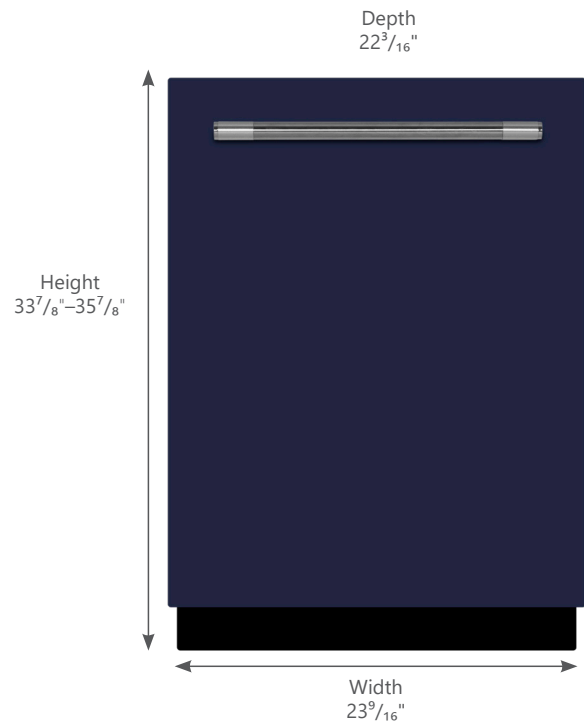

MERCURY

www.aga-ranges.com by 

MERCURY

24" Built-In Tall Tub Dishwasher

AMCTTDW

Technical Details	
Height (Adjustable)	33-7/8" – 35-7/8"
Width	23-9/16"
Depth	22-3/16"
Depth with 90° Door Open	47-1/4"
Shipping Weight (Approx.)	97 lbs.
Power Supply Location	Back Bottom Middle
Water Inlet Location	Front Bottom Left
Water Usage (Gallons) – Normal Cycle	3.5-5.0
Water Pressure (PSI)	4.35 - 145 psi
Water Heating Element Rating	1240 watts
Inlet Water Temperature	120°F (49°C) required
Electrical Requirement	12 amps, 120V / 60 Hz Includes 4' electrical cord
Number of Wash Levels	6
Sound Level	48dB