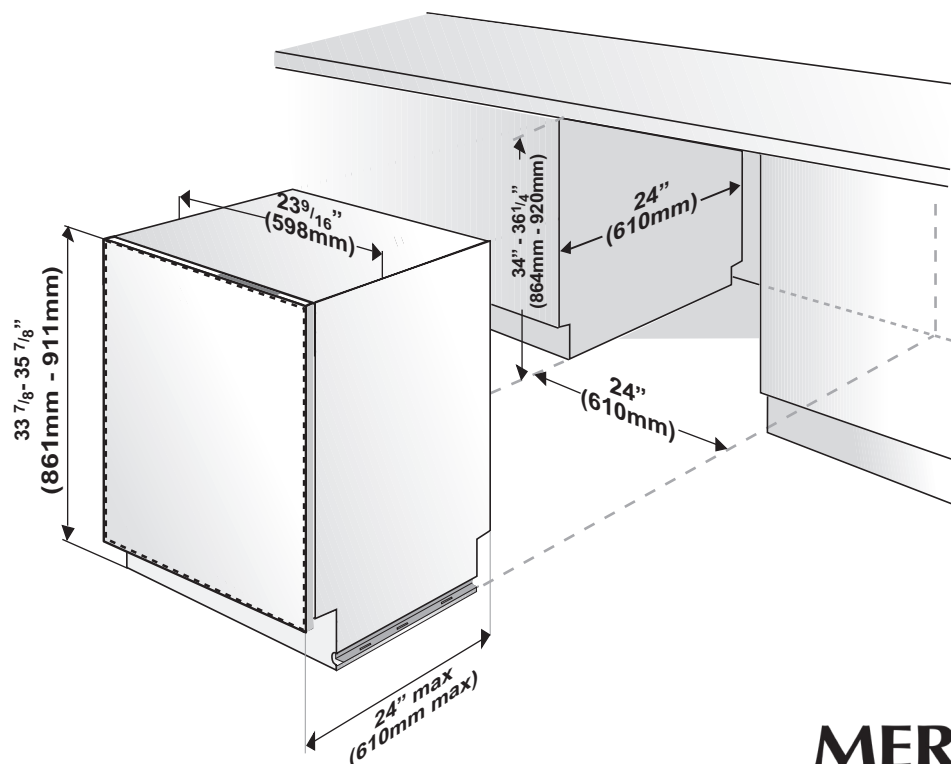

Interior Features

- **Adjustable Top Rack**
Two positions allows you to accommodate taller glasses in the upper rack or larger pans in the bottom rack.
- **Adjustable Tines on Lower Rack**
Four rows of tines can be adjusted for easier loading of pans.
- **Stemware Cradles**
Two stemware cradles gently hold wine glasses to prevent damage.
- **Sliding One-Piece Cutlery Basket**
Every load is different. And the sliding cutlery basket makes it easier to fit everything in every load.
- **Holds 14 Place Settings**

MERCURY

www.aga-ranges.com by 

MERCURY

24" Built-In Tall Tub Dishwasher

AMCTTDW

Technical Details	
Height (Adjustable)	33-7/8" – 35-7/8"
Width	23-9/16"
Depth	22-3/16"
Depth with 90° Door Open	47-1/4"
Shipping Weight (Approx.)	97 lbs.
Power Supply Location	Back Bottom Middle
Water Inlet Location	Front Bottom Left
Water Usage (Gallons) – Normal Cycle	3.5-5.0
Water Pressure (PSI)	4.35 - 145 psi
Water Heating Element Rating	1240 watts
Inlet Water Temperature	120°F (49°C) required
Electrical Requirement	12 amps, 120V / 60 Hz Includes 4' electrical cord
Number of Wash Levels	6
Sound Level	48dB