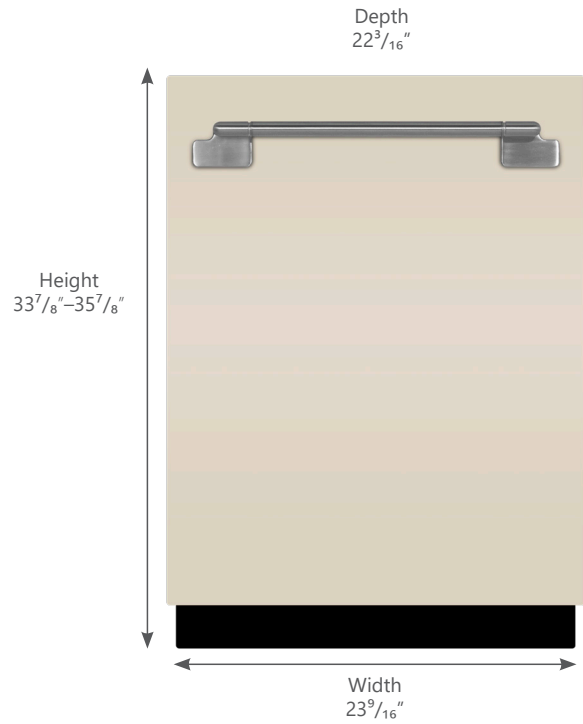

Interior Features

- **Adjustable Top Rack**
Two positions allows you to accommodate taller glasses in the upper rack or larger pans in the bottom rack.
- **Adjustable Tines on Lower Rack**
Four rows of tines can be adjusted for easier loading of pans.
- **Stemware Cradles**
Two stemware cradles gently hold wine glasses to prevent damage.
- **Sliding One-Piece Cutlery Basket**
Every load is different. And the sliding cutlery basket makes it easier to fit everything in every load.
- **Holds 14 Place Settings**

Elise

24" Built-In Tall Tub Dishwasher

AELTTDW

Technical Details	
Height (Adjustable)	33-7/8" – 35-7/8"
Width	23-9/16"
Depth	22-3/16"
Depth with 90° Door Open	47-1/4"
Shipping Weight (Approx.)	97 lbs.
Power Supply Location	Back Bottom Middle
Water Inlet Location	Front Bottom Left
Water Usage (Gallons) - Normal Cycle	3.5-5.0
Water Pressure (PSI)	4.35 - 145 psi
Water Heating Element Rating	1240 watts
Inlet Water Temperature	120°F (49°C) required
Electrical Requirement	12 amps, 120V / 60 Hz Includes 4' electrical cord
Number of Wash Levels	6
Sound Level	48dB