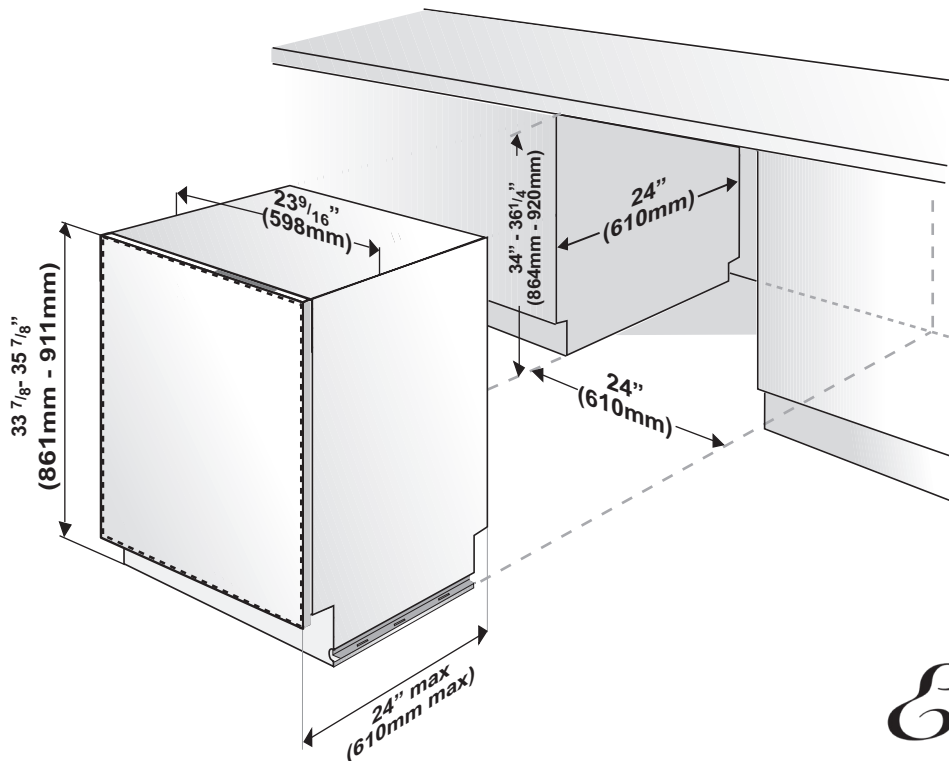

Interior Features

- **Adjustable Top Rack**
Two positions allows you to accommodate taller glasses in the upper rack or larger pans in the bottom rack.
- **Adjustable Tines on Lower Rack**
Four rows of tines can be adjusted for easier loading of pans.
- **Stemware Cradles**
Two stemware cradles gently hold wine glasses to prevent damage.
- **Sliding One-Piece Cutlery Basket**
Every load is different. And the sliding cutlery basket makes it easier to fit everything in every load.
- **Holds 14 Place Settings**

Elise

24" Built-In Tall Tub Dishwasher

AELTTDW

Technical Details	
Height (Adjustable)	33-7/8" – 35-7/8"
Width	23-9/16"
Depth	22-3/16"
Depth with 90° Door Open	47-1/4"
Shipping Weight (Approx.)	97 lbs.
Power Supply Location	Back Bottom Middle
Water Inlet Location	Front Bottom Left
Water Usage (Gallons) - Normal Cycle	3.5-5.0
Water Pressure (PSI)	4.35 - 145 psi
Water Heating Element Rating	1240 watts
Inlet Water Temperature	120°F (49°C) required
Electrical Requirement	12 amps, 120V / 60 Hz Includes 4' electrical cord
Number of Wash Levels	6
Sound Level	48dB