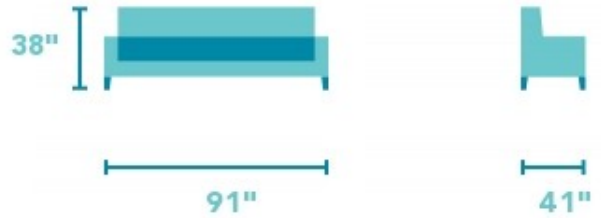

Carson

FABRIC SOFA | 7936-31

91"W x 41"D x 38"H
21"SH x 68"SW x 22"SD x 27"AH

Product Details

- Blue Steel Spring unit
- Attached back cushions
- Reversible plush seat cushions (extra-firm, high-resiliency cushions are also available)
- Four square accent pillows with zipper closures and feather filling (custom options are available)
- Florentine wood finish (all wood finish options are available)
- Antique Bronze nailhead trim (all nailhead trim options are available)

Dramatic characteristics on a bold frame.

A unique wrap-around padded armrest on Carson's large-scale rolled arm is highlighted with pleats and welt cording. Optional nailhead trim tightly spaced lines the exposed arm fronts for a fun, visual effect. Relax into Carson's overstuffed seat and back cushions after a long day and feel the stress melt away.