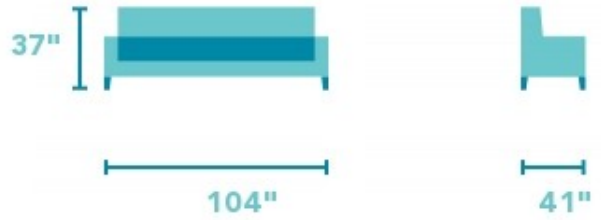

Collins

THREE-CUSHION SOFA | 7107-31

104"W x 41"D x 37"H
21"SH x 86"SW x 23"SD x 27"AH

Product Details

- Optional arm covers
- Blue Steel Spring unit
- Loose-pillow back cushion
- Reversible plush seat cushion (featherblend and extra-firm, high-resiliency cushions are also available)
- Four square accent pillows with zipper closures and feather filling (custom options are available)
- Urban Renewal wood finish (all wood finish options are available)
- Cushion ledge construction keeps the back cushions from sliding behind the seat cushions.