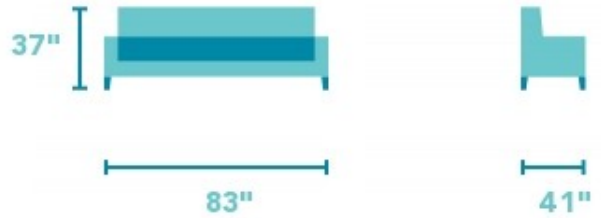

Collins

TWO-CUSHION SOFA | 7107-30

83"W x 41"D x 37"H
21"SH x 64"SW x 23"SD x 27"AH

Product Details

- Optional arm covers
- Blue Steel Spring unit
- Loose-pillow back cushion
- Reversible plush seat cushion (featherblend and extra-firm, high-resiliency cushions are also available)
- Four square accent pillows with zipper closures and feather filling (custom options are available)
- Urban Renewal wood finish (all wood finish options are available)
- Cushion ledge construction keeps the back cushions from sliding behind the seat cushions.