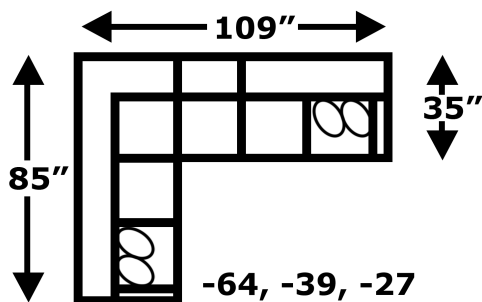

## “Collegedale/Lynette” 6200/6200AL Series Sectional

**Our Collegedale collection will lend a retro feel to your living area.** This silhouette is small enough to fit almost any family room, yet large enough to accommodate your guests. With its clean lines, matching welt, and high tapered legs, you will certainly enjoy its sophisticated profile. Available as a sofa, loveseat, chair, ottoman, push back reclining chair, and sectional available with or without a chaise. Take a look at Lance for the leather version.

\*Pillows not available on 6200AL

Choose an arrangement shown below or create the one that best suits your home.

England, Inc. products are hand crafted and variations from standard dimensions and appearance can occur.