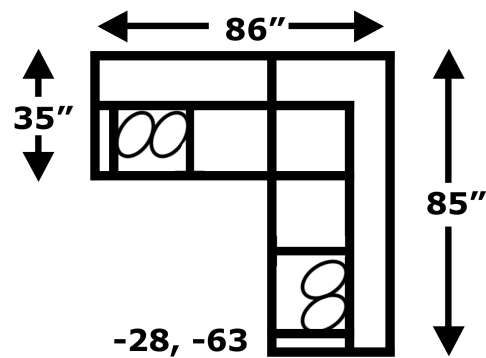

## “Collegedale/Lynette” 6200/6200AL Series Sectional

**Our Collegedale collection will lend a retro feel to your living area.** This silhouette is small enough to fit almost any family room, yet large enough to accommodate your guests. With its clean lines, matching welt, and high tapered legs, you will certainly enjoy its sophisticated profile. Available as a sofa, loveseat, chair, ottoman, push back reclining chair, and sectional available with or without a chaise. Take a look at Lance for the leather version.

\*Pillows not available on 6200AL

Choose an arrangement shown below or create the one that best suits your home.

England, Inc. products are hand crafted and variations from standard dimensions and appearance can occur.