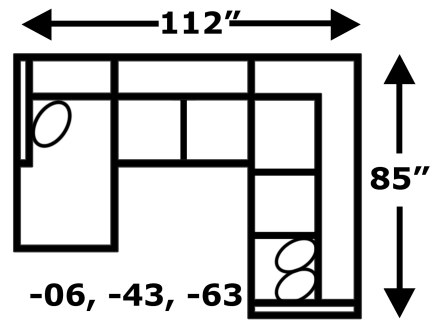

## “Collegedale/Lynette” 6200/6200AL Series Sectional

**Our Collegedale collection will lend a retro feel to your living area.** This silhouette is small enough to fit almost any family room, yet large enough to accommodate your guests. With its clean lines, matching welt, and high tapered legs, you will certainly enjoy its sophisticated profile. Available as a sofa, loveseat, chair, ottoman, push back reclining chair, and sectional available with or without a chaise. Take a look at Lance for the leather version.

\*Pillows not available on 6200AL

Choose an arrangement shown below or create the one that best suits your home.

England, Inc. products are hand crafted and variations from standard dimensions and appearance can occur.