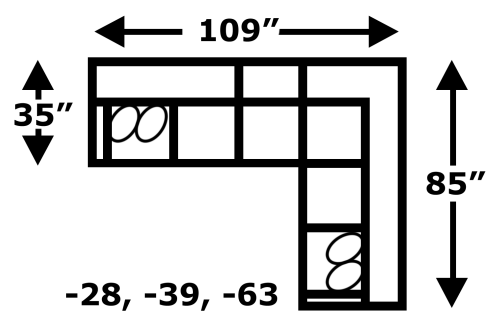

## “Collegedale/Lynette” 6200/6200AL Series Sectional

**Our Collegedale collection will lend a retro feel to your living area.** This silhouette is small enough to fit almost any family room, yet large enough to accommodate your guests. With its clean lines, matching welt, and high tapered legs, you will certainly enjoy its sophisticated profile. Available as a sofa, loveseat, chair, ottoman, push back reclining chair, and sectional available with or without a chaise. Take a look at Lance for the leather version.

\*Pillows not available on 6200AL

Choose an arrangement shown below or create the one that best suits your home.

England, Inc. products are hand crafted and variations from standard dimensions and appearance can occur.