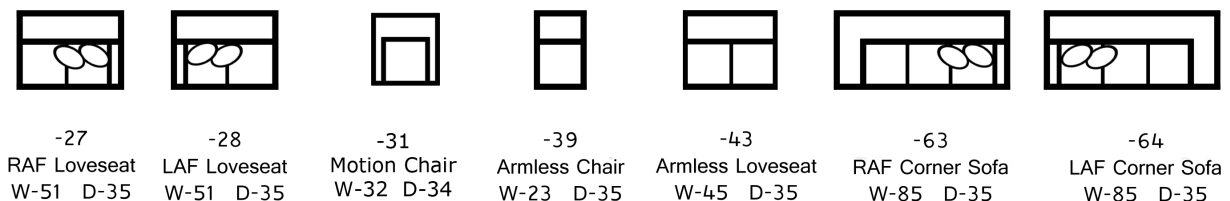

## “Collegedale/Lynette” 6200/6200AL Series Sectional

**Our Collegedale collection will lend a retro feel to your living area.** This silhouette is small enough to fit almost any family room, yet large enough to accommodate your guests. With its clean lines, matching welt, and high tapered legs, you will certainly enjoy its sophisticated profile. Available as a sofa, loveseat, chair, ottoman, push back reclining chair, and sectional available with or without a chaise. Take a look at Lance for the leather version.

\*Pillows not available on 6200AL

Choose an arrangement shown below or create the one that best suits your home.

England, Inc. products are hand crafted and variations from standard dimensions and appearance can occur.