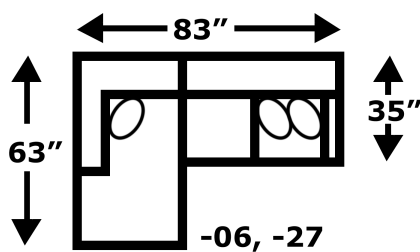

Choose an arrangement shown below or create the one that best suits your home.

England, Inc. products are hand crafted and variations from standard dimensions and appearance can occur.