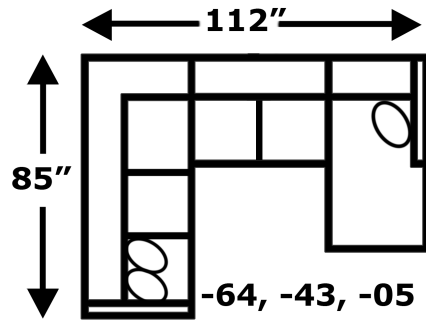

Choose an arrangement shown below or create the one that best suits your home.

England, Inc. products are hand crafted and variations from standard dimensions and appearance can occur.