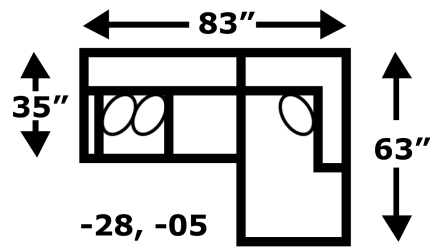

Choose an arrangement shown below or create the one that best suits your home.

England, Inc. products are hand crafted and variations from standard dimensions and appearance can occur.