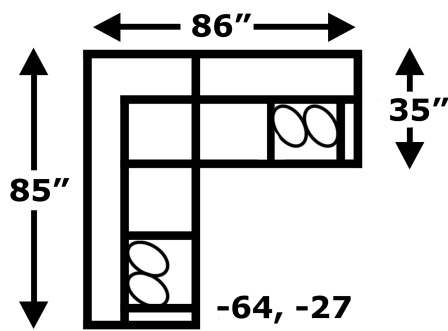

## “Collegedale/Lynette” 6200/6200AL Series Sectional

**Our Collegedale collection will lend a retro feel to your living area.** This silhouette is small enough to fit almost any family room, yet large enough to accommodate your guests. With its clean lines, matching welt, and high tapered legs, you will certainly enjoy its sophisticated profile. Available as a sofa, loveseat, chair, ottoman, push back reclining chair, and sectional available with or without a chaise. Take a look at Lance for the leather version.

\*Pillows not available on 6200AL

Choose an arrangement shown below or create the one that best suits your home.

England, Inc. products are hand crafted and variations from standard dimensions and appearance can occur.