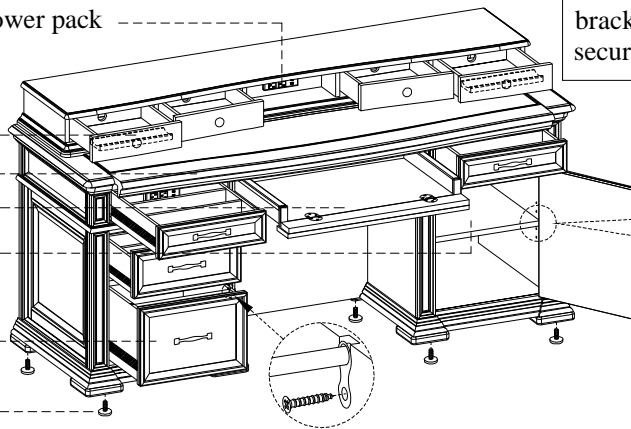

TOOLS REQUIRED (NOT PROVIDED)

PHILLIPS SCREWDRIVER

STEP 1: Take off one screw from each metal plate on the back of top assembly and swing it in an ideal place. Then re-secure the metal plate with screw to top panel.

FUNCTIONALITY INSTRUCTION

2 AC outlet with 2 USB power pack

Drop in pencil trays

Pullout work surface

Flip down keyboard tray

Adjustable wood shelf

Locking file drawers hold letter or legal size files

Leveler on base

Adjust the leveler when necessary

Remove the wood screws on the side of drawer box to remove the rod loops and file rods if necessary.

If you prefer to adjust the shelf location, remove the screws and move shelf brackets to the desired location. Then secure the brackets to shelf with screws.