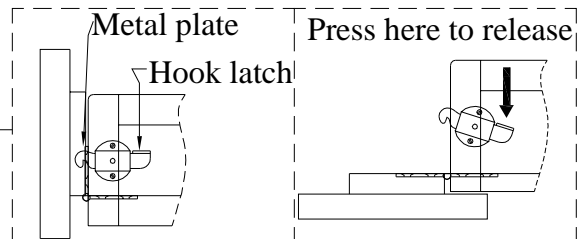

TOOLS REQUIRED (NOT PROVIDED)

PHILLIPS SCREWDRIVER

STEP 1: Take off one screw from each metal plate on the back of top assembly and swing it in an ideal place. Then re-secure the metal plate with screw to top panel.

FUNCTIONALITY INSTRUCTION

2 AC outlet with 2 USB power pack

Drop in pencil trays

Pullout work surface

Flip down keyboard tray

Adjustable wood shelf

Locking file drawers hold letter or legal size files

Leveler on base

Adjust the leveler when necessary

Remove the wood screws on the side of drawer box to remove the rod loops and file rods if necessary.

If you prefer to adjust the shelf location, remove the screws and move shelf brackets to the desired location. Then secure the brackets to shelf with screws.