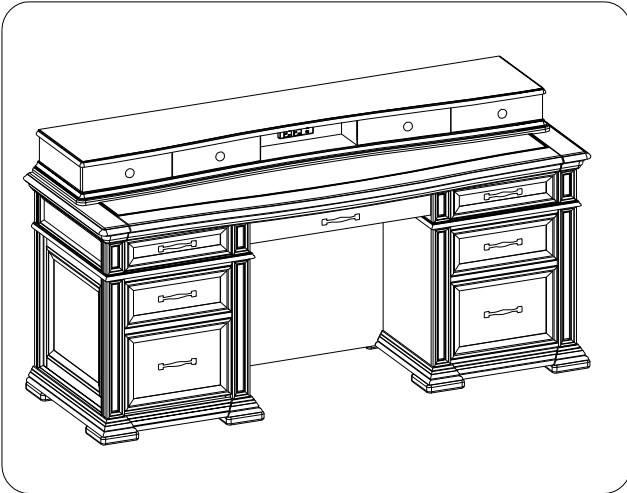

ITEM NO: I91-318 74" Credenza Desk w/ sliding top

Thank you for purchasing this quality product. Be sure to check all packing material carefully for small parts that may come loose inside the carton during shipment.

TOOLS REQUIRED (NOT PROVIDED)

PHILLIPS SCREWDRIVER

STEP 1: Take off one screw from each metal plate on the back of top assembly and swing it in an ideal place. Then re-secure the metal plate with screw to top panel.

FUNCTIONALITY INSTRUCTION

2 AC outlet with 2 USB power pack

Drop in pencil trays

Pullout work surface

Flip down keyboard tray

Adjustable wood shelf

Locking file drawers hold letter or legal size files

Leveler on base