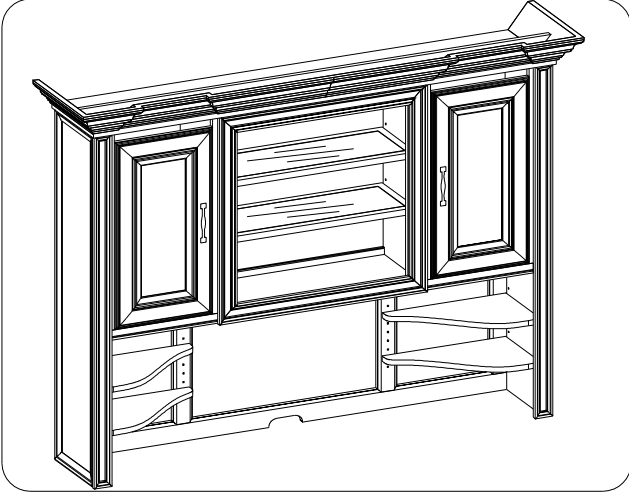

FUNCTIONALITY INSTRUCTION

2 AC outlet with 2 USB power pack

Drop in pencil trays

Pullout work surface

Flip down keyboard tray

Adjustable wood shelf

Locking file drawers hold letter or legal size files

Leveler on base

UNIT SHOULD BE INSTALLED BY 2 OR MORE PERSONS.

TOOLS REQUIRED (NOT PROVIDED)

PHILLIPS SCREWDRIVER

STEP 1: Put the hutch on the credenza top. Take off one screw from each metal plate on the back of hutch and swing it in an ideal place. Then re-secure the metal plate with screw to credenza.