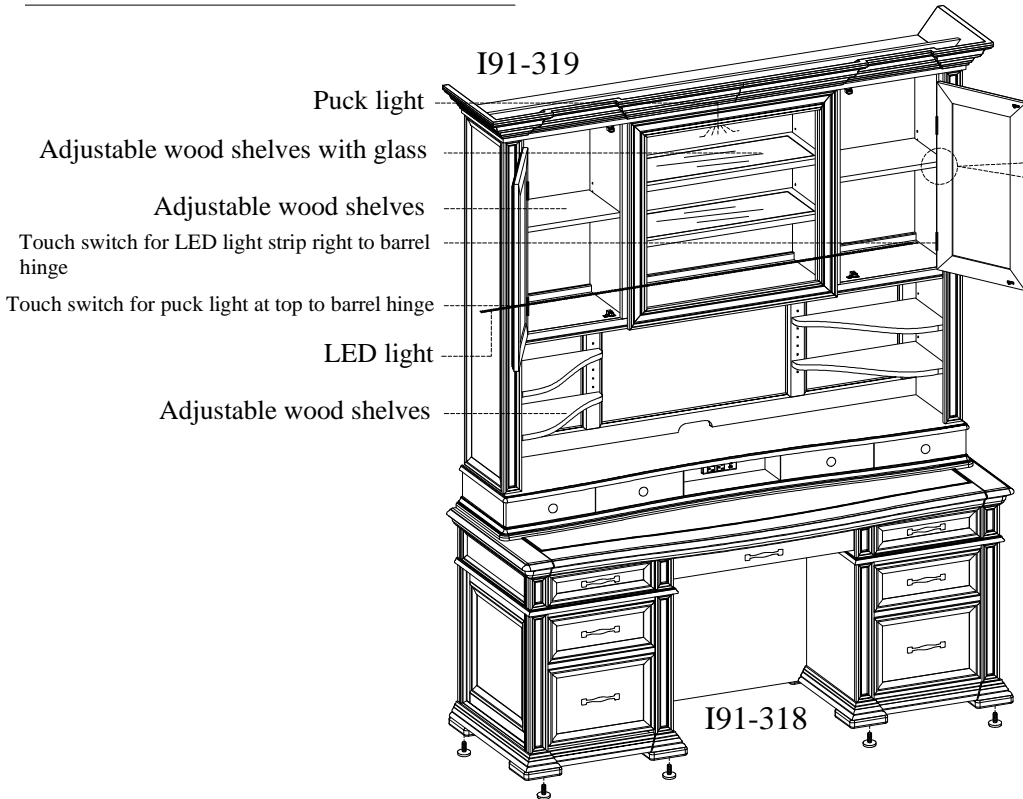

FUNCTIONALITY INSTRUCTION

If you prefer to adjust the shelf location, remove the screws and move shelf brackets to the desired location. Then secure the brackets to shelf with screws.

BEFORE USING THIS PRODUCT PLEASE READ, UNDERSTAND, AND FOLLOW THESE INSTRUCTIONS. Save these instructions for future reference.

FOR INDOOR USE ONLY