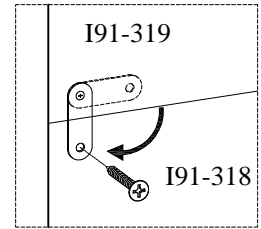

Adjust the leveler when necessary

Remove the wood screws on the side of drawer box to remove the rod loops and file rods if necessary.

If you prefer to adjust the shelf location, remove the screws and move shelf brackets to the desired location. Then secure the brackets to shelf with screws.

BEFORE USING THIS PRODUCT PLEASE READ, UNDERSTAND, AND FOLLOW THESE INSTRUCTIONS. Save these instructions for future reference.

FOR INDOOR USE ONLY

ITEM NO: I91-319 74" Credenza Hutch

Thank you for purchasing this quality product. Be sure to check all packing material carefully for small parts that may come loose inside the cartan during shipment.

UNIT SHOULD BE INSTALLED BY 2 OR MORE PERSONS.

TOOLS REQUIRED (NOT PROVIDED)

PHILLIPS SCREWDRIVER

STEP 1: Put the hutch on the credenza top. Take off one screw from each metal plate on the back of hutch and swing it in an ideal place. Then re-secure the metal plate with screw to credenza.