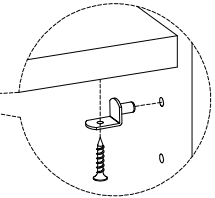

Adjust the leveler when necessary

Remove the wood screws on the side of drawer box to remove the rod loops and file rods if necessary.

If you prefer to adjust the shelf location, remove the screws and move shelf brackets to the desired location. Then secure the brackets to shelf with screws.

UNIT SHOULD BE INSTALLED BY 2 OR MORE PERSONS.

TOOLS REQUIRED (NOT PROVIDED)

PHILLIPS SCREWDRIVER

STEP 1: Put the hutch on the credenza top. Take off one screw from each metal plate on the back of hutch and swing it in an ideal place. Then re-secure the metal plate with screw to credenza.

STEP 2: Put the glass in the center of wood frame.

Wood Frame

FUNCTIONALITY INSTRUCTION

If you prefer to adjust the shelf location, remove the screws and move shelf brackets to the desired location. Then secure the brackets to shelf with screws.