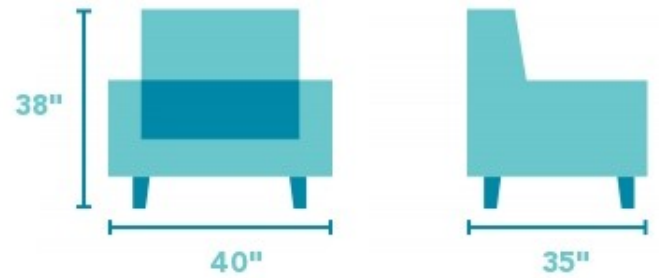

Preston

CHAIR | 5538-10

40"W x 35"D x 38"H

21"SH x 21"SW x 20"SD x 26"AH

Simply tailored, classic details.

Smooth edges, oversized rolled arms, and exposed round bun feet give Preston classic appeal as a living-area staple. It features welt cording trims the back and seat cushion with optional nailhead trim for an elegant touch. Backed by lifetime guarantees, the style and comfort of Preston will be enjoyed for years to come.