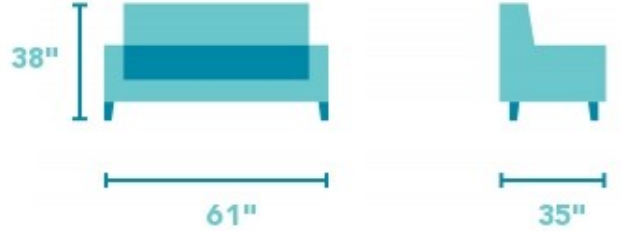

Preston

LOVESEAT | 5538-20

61"W x 35"D x 38"H
21"SH x 42"SW x 20"SD x 26"AH

Simply tailored, classic details.

Smooth edges, oversized rolled arms, and exposed round bun feet give Preston classic appeal as a living-area staple. It features welt cording trims the back and seat cushions with optional nailhead trim for an elegant touch. Backed by lifetime guarantees, the style and comfort of Preston will be enjoyed for years to come.