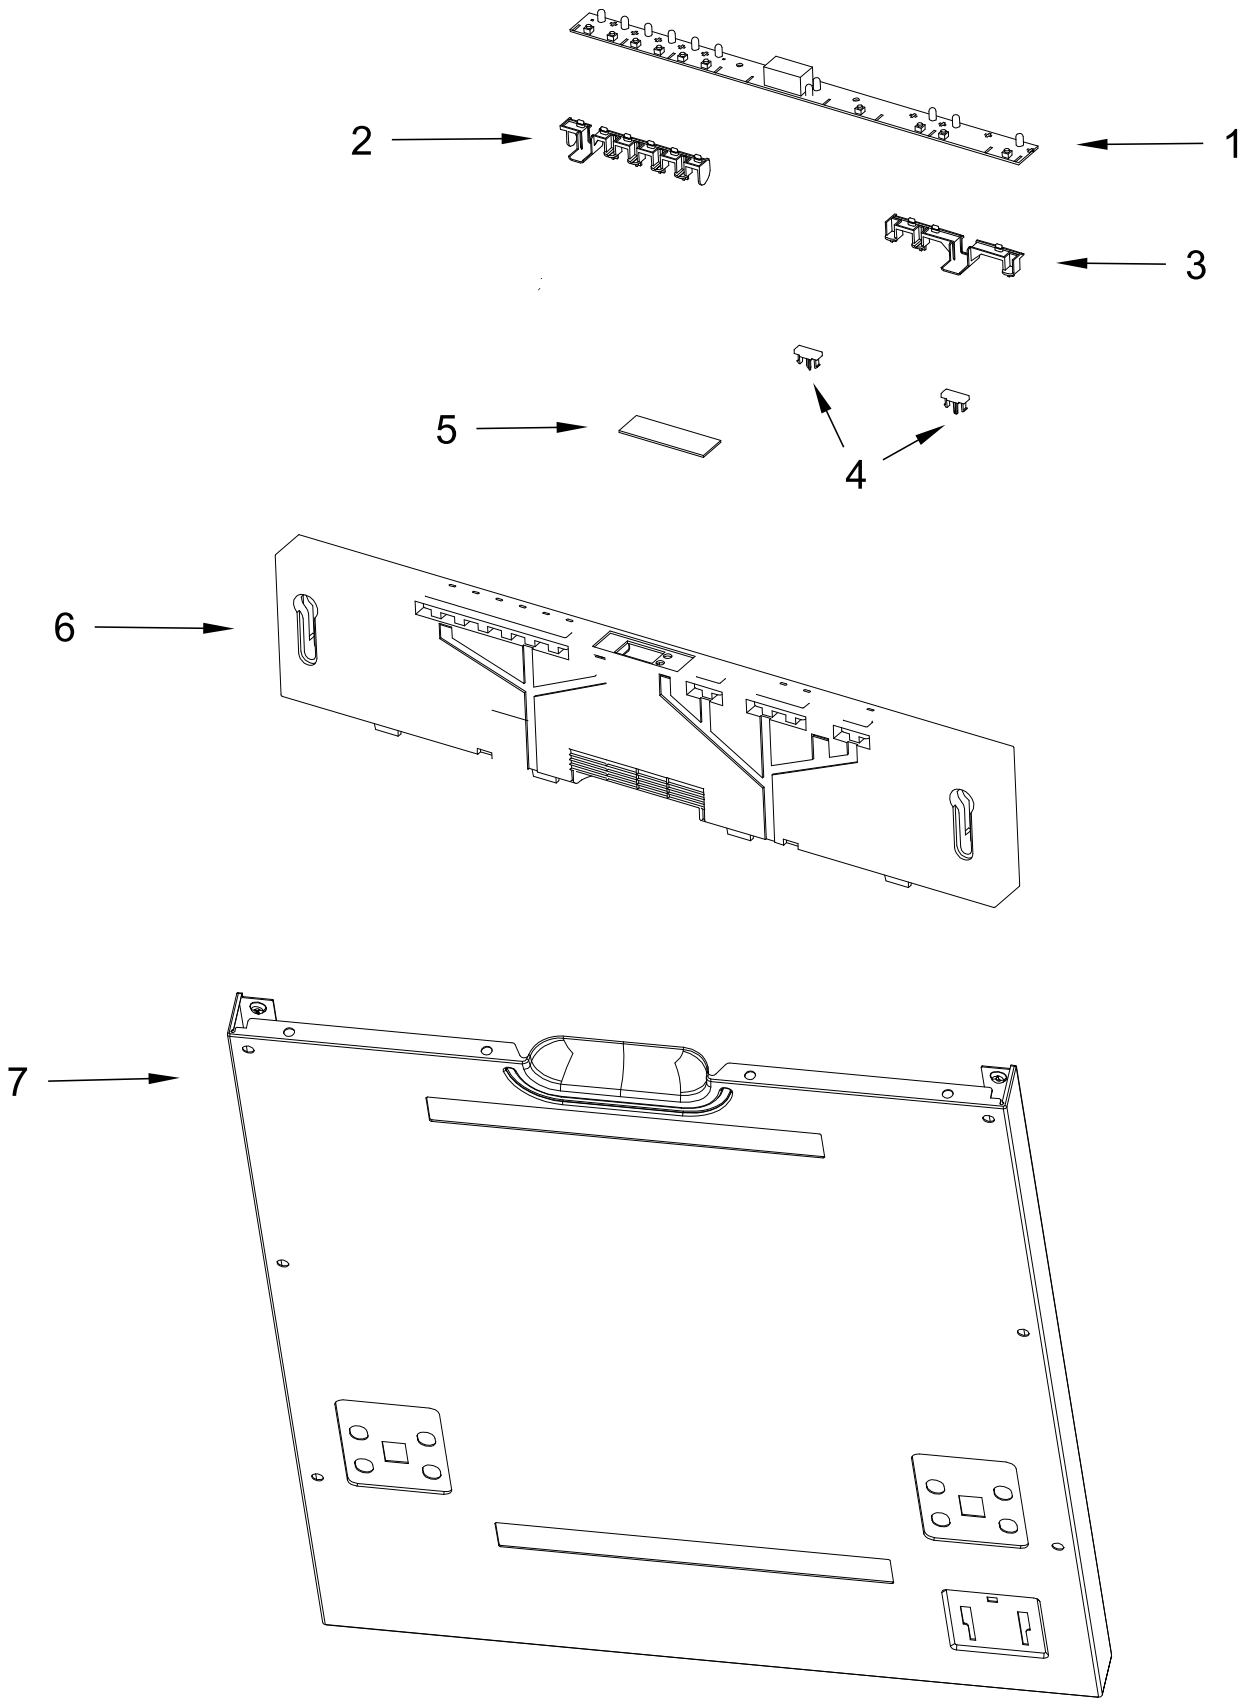

UNDERCOUNTER DISHWASHER

MODELS:

UDT555SAHP0 (Panel Ready)

CONTROL PANEL AND OUTER DOOR PARTS

CONTROL PANEL AND OUTER DOOR PARTS

<u>Illus.</u> <u>No.</u>	<u>Part No.</u>	<u>Description</u>	<u>Illus.</u> <u>No.</u>	<u>Part No.</u>	<u>Description</u>	<u>Illus.</u> <u>No.</u>	<u>Part No.</u>	<u>Description</u>
1	W11225852	Display, Control Board	4	W11225753	Button	6	W11225838	Control Panel
2	W11225694	Light Cover, 6-Way	5	W11225777	Cover Sticker, Control Panel	7	W11225848	Panel, Outer Door
3	W11225728	Light Cover, 3-Way						

INNER DOOR PARTS

INNER DOOR PARTS

<u>Illus.</u> <u>No.</u>	<u>Part No.</u>	<u>Description</u>	<u>Illus.</u> <u>No.</u>	<u>Part No.</u>	<u>Description</u>	<u>Illus.</u> <u>No.</u>	<u>Part No.</u>	<u>Description</u>
1	W11225863	Gasket, Vent	6	W11226241	Strike, Latch	11	W11226223	Snap Ring
2	W11225868	Duct, Vent	7	W11226261	Gasket	12		Hinge Assembly
3	W11226131	Gasket	8	W11226196	Inner Door Assembly		W11226198	Left Hand
4	W11226138	Deflector	9	W11226203	Dispenser		W11226199	Right Hand
5	W11226146	Hook, Door Latch	10	W11226206	Door Stiffener			