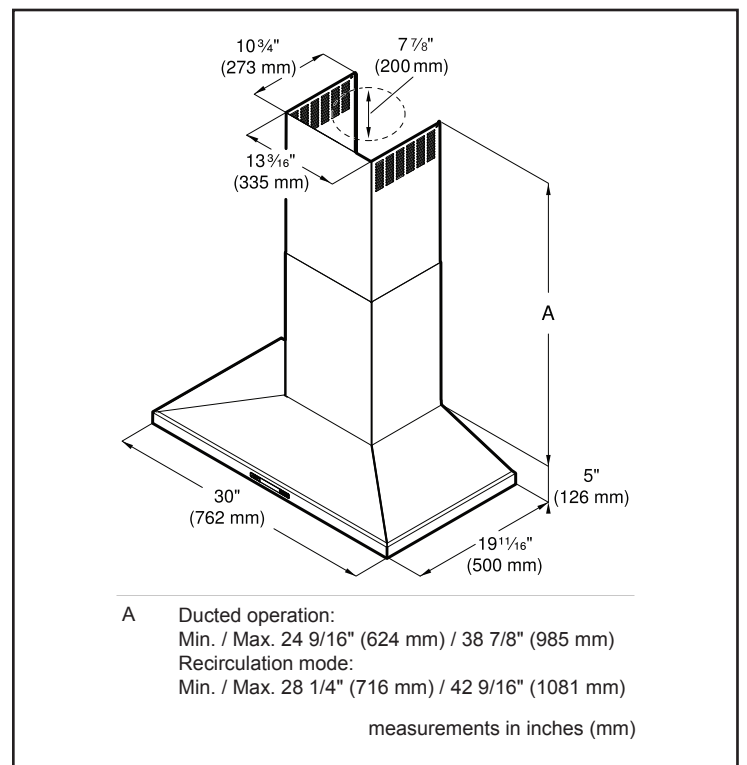

30" Pyramid Canopy Chimney Hood

300 Series – Stainless Steel HCP30E52UC

BOSCH
Invented for life

Installation Details

Accessories: To purchase Bosch accessories, cleaners & parts please visit www.bosch-home.com/us/store or call 1-800-944-2904 (Mon to Fri 5 am to 6 pm PST, Sat 6 am to 3 pm PST).

Notes: All height, width and depth dimensions are shown in inches. BSH reserves the absolute and unrestricted right to change product materials and specifications, at any time, without notice. Consult the product's installation instructions for final dimensional data and other details prior to making cutout.

Warranties: Please see Use & Care manual or Bosch website for statement of limited warranty.

For more information on our entire line of products, go to www.bosch-home.com/us or call 1-800-944-2904

© BSH Home Appliances Corporation. All rights reserved. Bosch is a registered trademark of Robert Bosch GmbH.