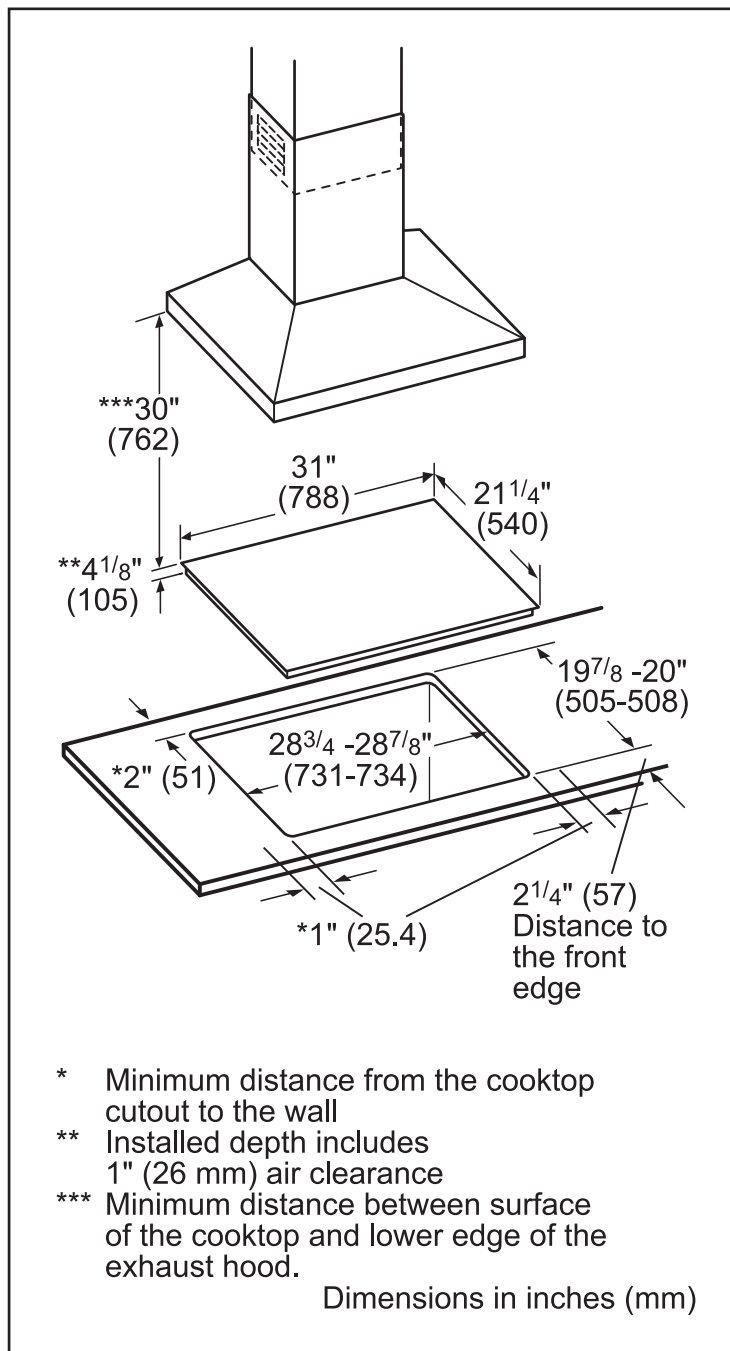

Element Size

Dimension of Front Left heating element	8" x 9"
Dimension of Back Left heating element	8" x 9"
Dimension of Back Right heating element	11"
Dimension of Front Right heating element	6"

General Properties

Dimensions & Weight

Overall appliance dimensions (HxWxD)	1/4" +4 1/8" x 31" x 21 1/4"
Required cutout size (HxWxD)	4 1/8" x 28 7/8" x 20"
Minimum distance from counter front	2 1/4"
Minimum distance from rear wall	2"
Net weight	43 lbs

30" Induction Cooktop

Benchmark® Series – Black NITP069UC

BOSCH
Invented for life

Installation Details

Installation above Wall Ovens

Notes:

Dimensions based on standard countertop height (36" with 4 3/4" toe kick including base plate).

The built-in oven can be installed below the induction cooktop as long as there is a minimum 1" (26) clearance between the bottom of the cooktop and the top of the oven.

measurements in inches (mm)

Measurements in inches (mm)