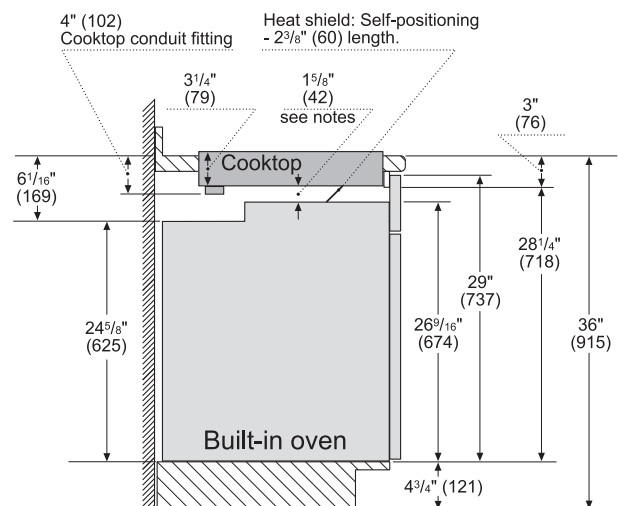

30" Induction Cooktop

Benchmark® Series – Black NITP069UC

BOSCH
Invented for life

Installation Details

Installation above Wall Ovens

Notes:

Dimensions based on standard countertop height (36" with 4 3/4" toe kick including base plate).

The built-in oven can be installed below the induction cooktop as long as there is a minimum 1" (26) clearance between the bottom of the cooktop and the top of the oven.

measurements in inches (mm)

Measurements in inches (mm)