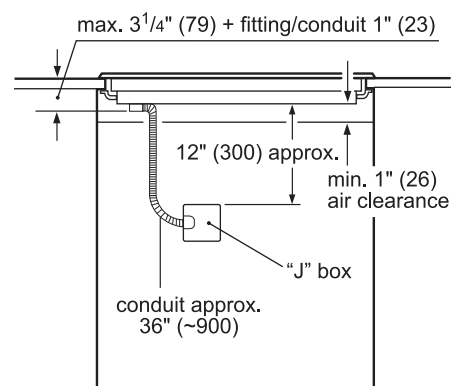

Dimensions & Weight

Overall appliance dimensions (HxWxD)	1/4" +4 1/8" x 31" x 21 1/4"
Required cutout size (HxWxD)	4 1/8" x 28 7/8" x 20"
Minimum distance from counter front	2 1/4"
Minimum distance from rear wall	2"
Net weight	43 lbs

30" Induction Cooktop

Benchmark® Series – Black NITP069UC

BOSCH
Invented for life

Installation Details

Installation above Wall Ovens

Notes:

Dimensions based on standard countertop height (36" with 4 3/4" toe kick including base plate).

The built-in oven can be installed below the induction cooktop as long as there is a minimum 1" (26) clearance between the bottom of the cooktop and the top of the oven.

measurements in inches (mm)

Measurements in inches (mm)