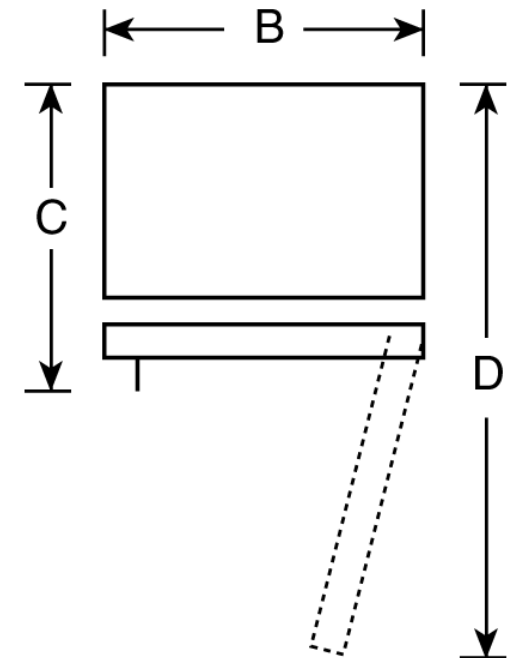

GE Appliances

GWS04HAE – GE® Wine Center

Dimensions (in inches)

Overall Dimensions	Height (in.) A	33
	Width (in.) B	18-7/8
	Depth with handle (in.) C	22-1/2
	Depth with door open 90° (in.) D	38-9/16
Air Clearances	Each side (in.)	1/2
	Top (in.)	2
	Back (in.)	2

Front View

Top View

GE Appliances

GWS04HAE – GE® Wine Center

Features and Benefits

- Upfront electronic controls
- 30 bottle capacity
- 5 wine racks
- Glass door with stainless steel trim
- Interior lighting
- Stainless steel handle
- Free-standing capability
- Model GWS04HAE – Stainless steel