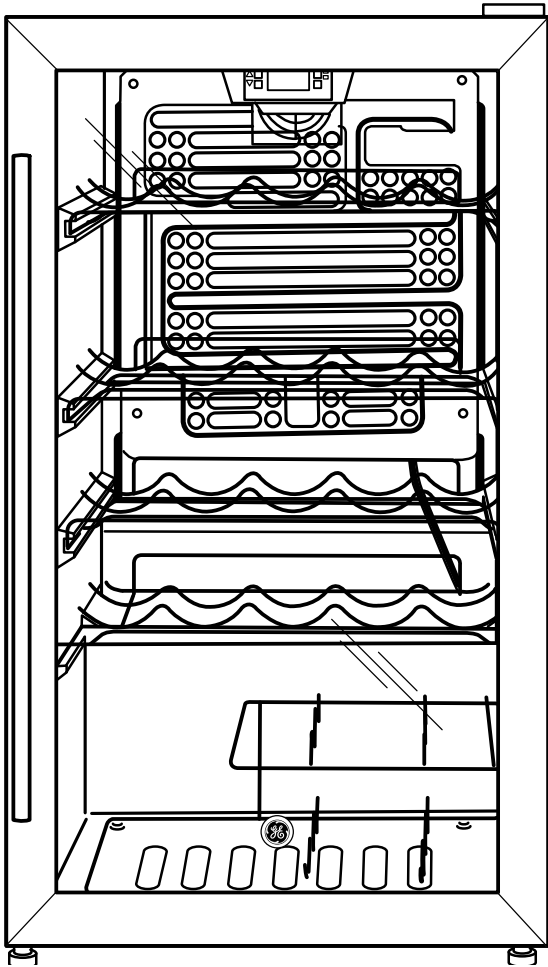

GE Appliances

GWS04HAE – GE® Wine Center

Dimensions (in inches)

Overall Dimensions	Height (in.) A	33
	Width (in.) B	18-7/8
	Depth with handle (in.) C	22-1/2
	Depth with door open 90° (in.) D	38-9/16
Air Clearances	Each side (in.)	1/2
	Top (in.)	2
	Back (in.)	2

Front View

Top View

GE Appliances

GWS04HAE – GE® Wine Center

Features and Benefits

- Upfront electronic controls
- 30 bottle capacity
- 5 wine racks
- Glass door with stainless steel trim
- Interior lighting
- Stainless steel handle
- Free-standing capability
- Model GWS04HAE – Stainless steel