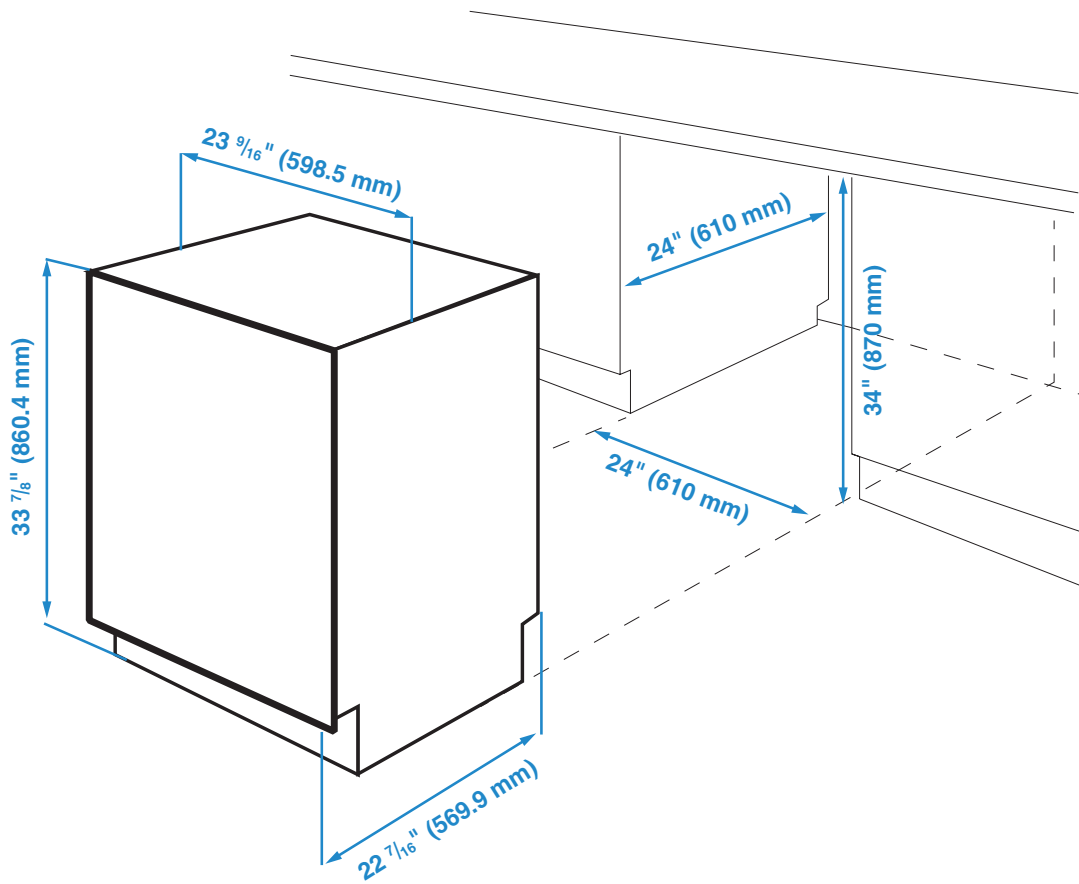

White Front Control, Pocket Handle Dishwasher, 5 Programs, 48 dBA

DUT25401W

CEE Tier 1

KEY FEATURES

- SilentTech Level: 48 dBA
- 14 Place Settings
- 5 Programs
- 5 Functions
- Height-adjustable Upper Rack
- Adjustable Feet and Self-adjusting Hinge

| GENERAL | |
|-------------------------------------|---|
| Control Type | LCD, 2 Rows |
| Position | Front Control |
| Finish | White |
| MAIN FEATURES | |
| Loading Capacity (Place Settings) | 14 |
| Tub Material | Stainless Steel |
| Inner Door Material | Stainless Steel |
| DMSF Overflow Protection | Yes |
| Dirt Sensor | Yes |
| Turbidity Sensor | Yes |
| Delay Timer | Yes |
| Drying System | Static |
| ProSmart Inverter Motor | Yes |
| SilentTech | 48 dBA |
| All-In-1 Tablet | Yes |
| Detergent Dispenser Type | Sliding Lid (Vertical) |
| Interior High Loop with Air Gap | Yes |
| FUNCTIONS | |
| 1/2 Load Function | Yes |
| Sanitize Function | Yes |
| Extra Rinse Function | Yes |
| Fast Function | Yes |
| PROGRAMS | |
| Number of Programs | 5 |
| Heavy + | Yes |
| Normal | Yes |
| Quick & Shine | Yes |
| Express | Yes |
| Rinse & Hold | Yes |
| DISPLAY | |
| Rinse Aid Indicator | Yes |
| Water Leakage Indicator | Yes |
| Overflow Safety | Yes |
| Watertap Indicator | Yes |
| RACK SYSTEM | |
| Upper Rack (Inset Shelves) | 2 |
| Height-Adjustable Upper Rack | 3 Positions, Adjustable When Loaded |
| Nylon Coated Racks | Yes |
| ENVIRONMENTAL STANDARDS | |
| Energy Consumption | 234 kWh/year |
| Water Consumption | 2.59 – 5.86 gal. / cycle |
| DIMENSIONS | |
| Required Cutout Dimension H x W x D | 34" x 24" x 24" |
| Product Dim H x W x D | 33 7/8" x 23 9/16" x 22 7/16" (86.1 x 59.8 x 57 cm) |
| Packed H x W x D | 35 1/4" x 25 9/16" x 26 3/8" (89.5 x 65 x 67 cm) |
| Product Weight | 78.04 lbs. (35.4 kg) |
| Packed Weight | 87.96 lbs. (39.9 kg) |