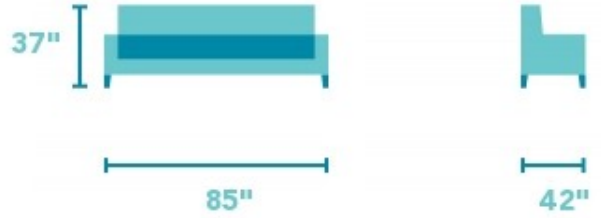

Bay Bridge

LEATHER SOFA WITHOUT NAILHEAD TRIM | B3790-31

85"W x 42"D x 37"H
21"SH x 67"SW x 22"SD x 25"AH

Soft styling complements classic details.
Bay Bridge has the look of a family heirloom and the feel of brand-new upholstery. Look closer and you'll notice all the vintage details: tightly rolled arms, a rounded front rail, back and side panels lined with welt cord, and round bun feet.